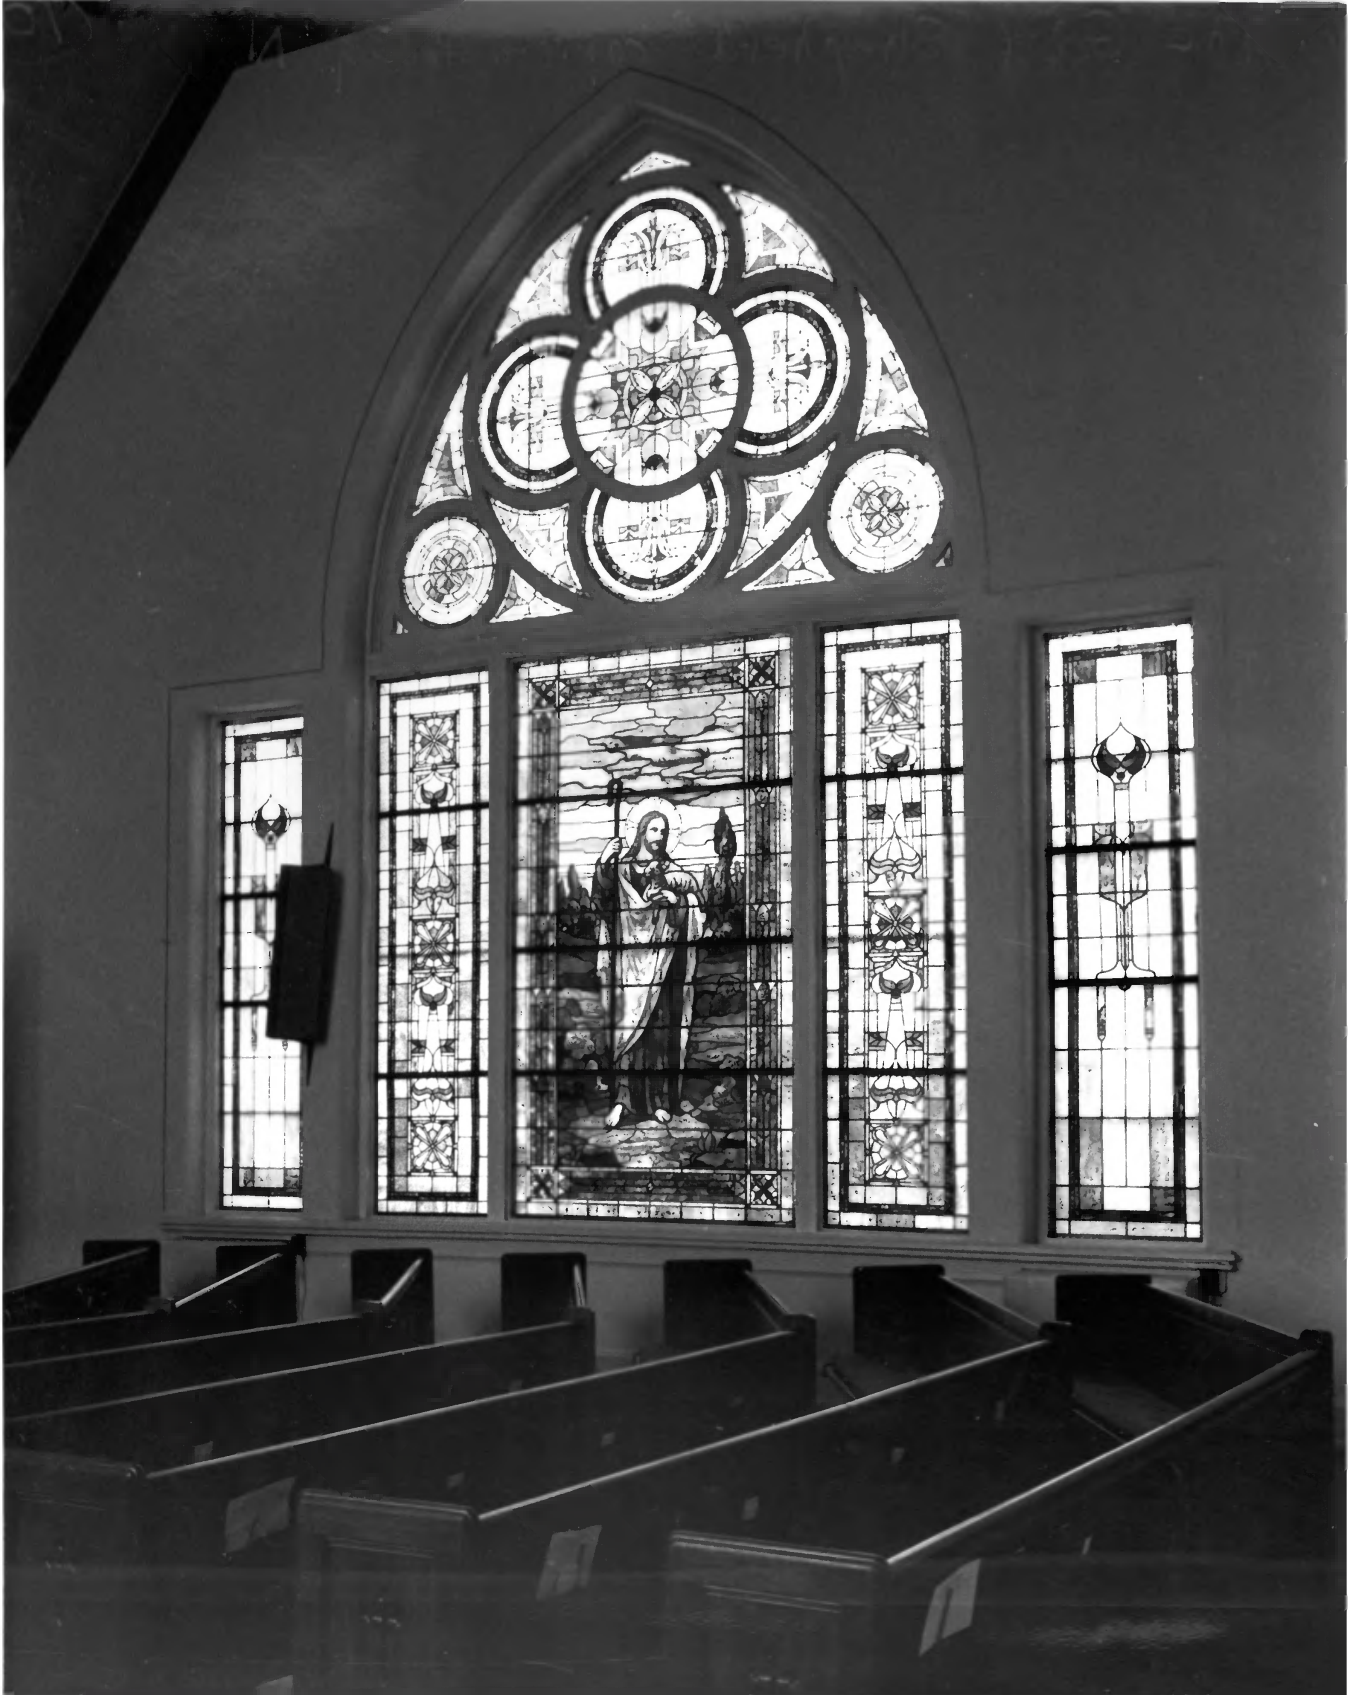

FIRST PRES. CHURCH
JACKSON CO., IN

6. "The Good Shepherd" camera facing N

10

FIRST PRESBYTERIAN CHURCH

JACKSON Co., IN

Handwritten text at the top of the page, possibly a title or reference number, which is mostly illegible due to fading and blurring.