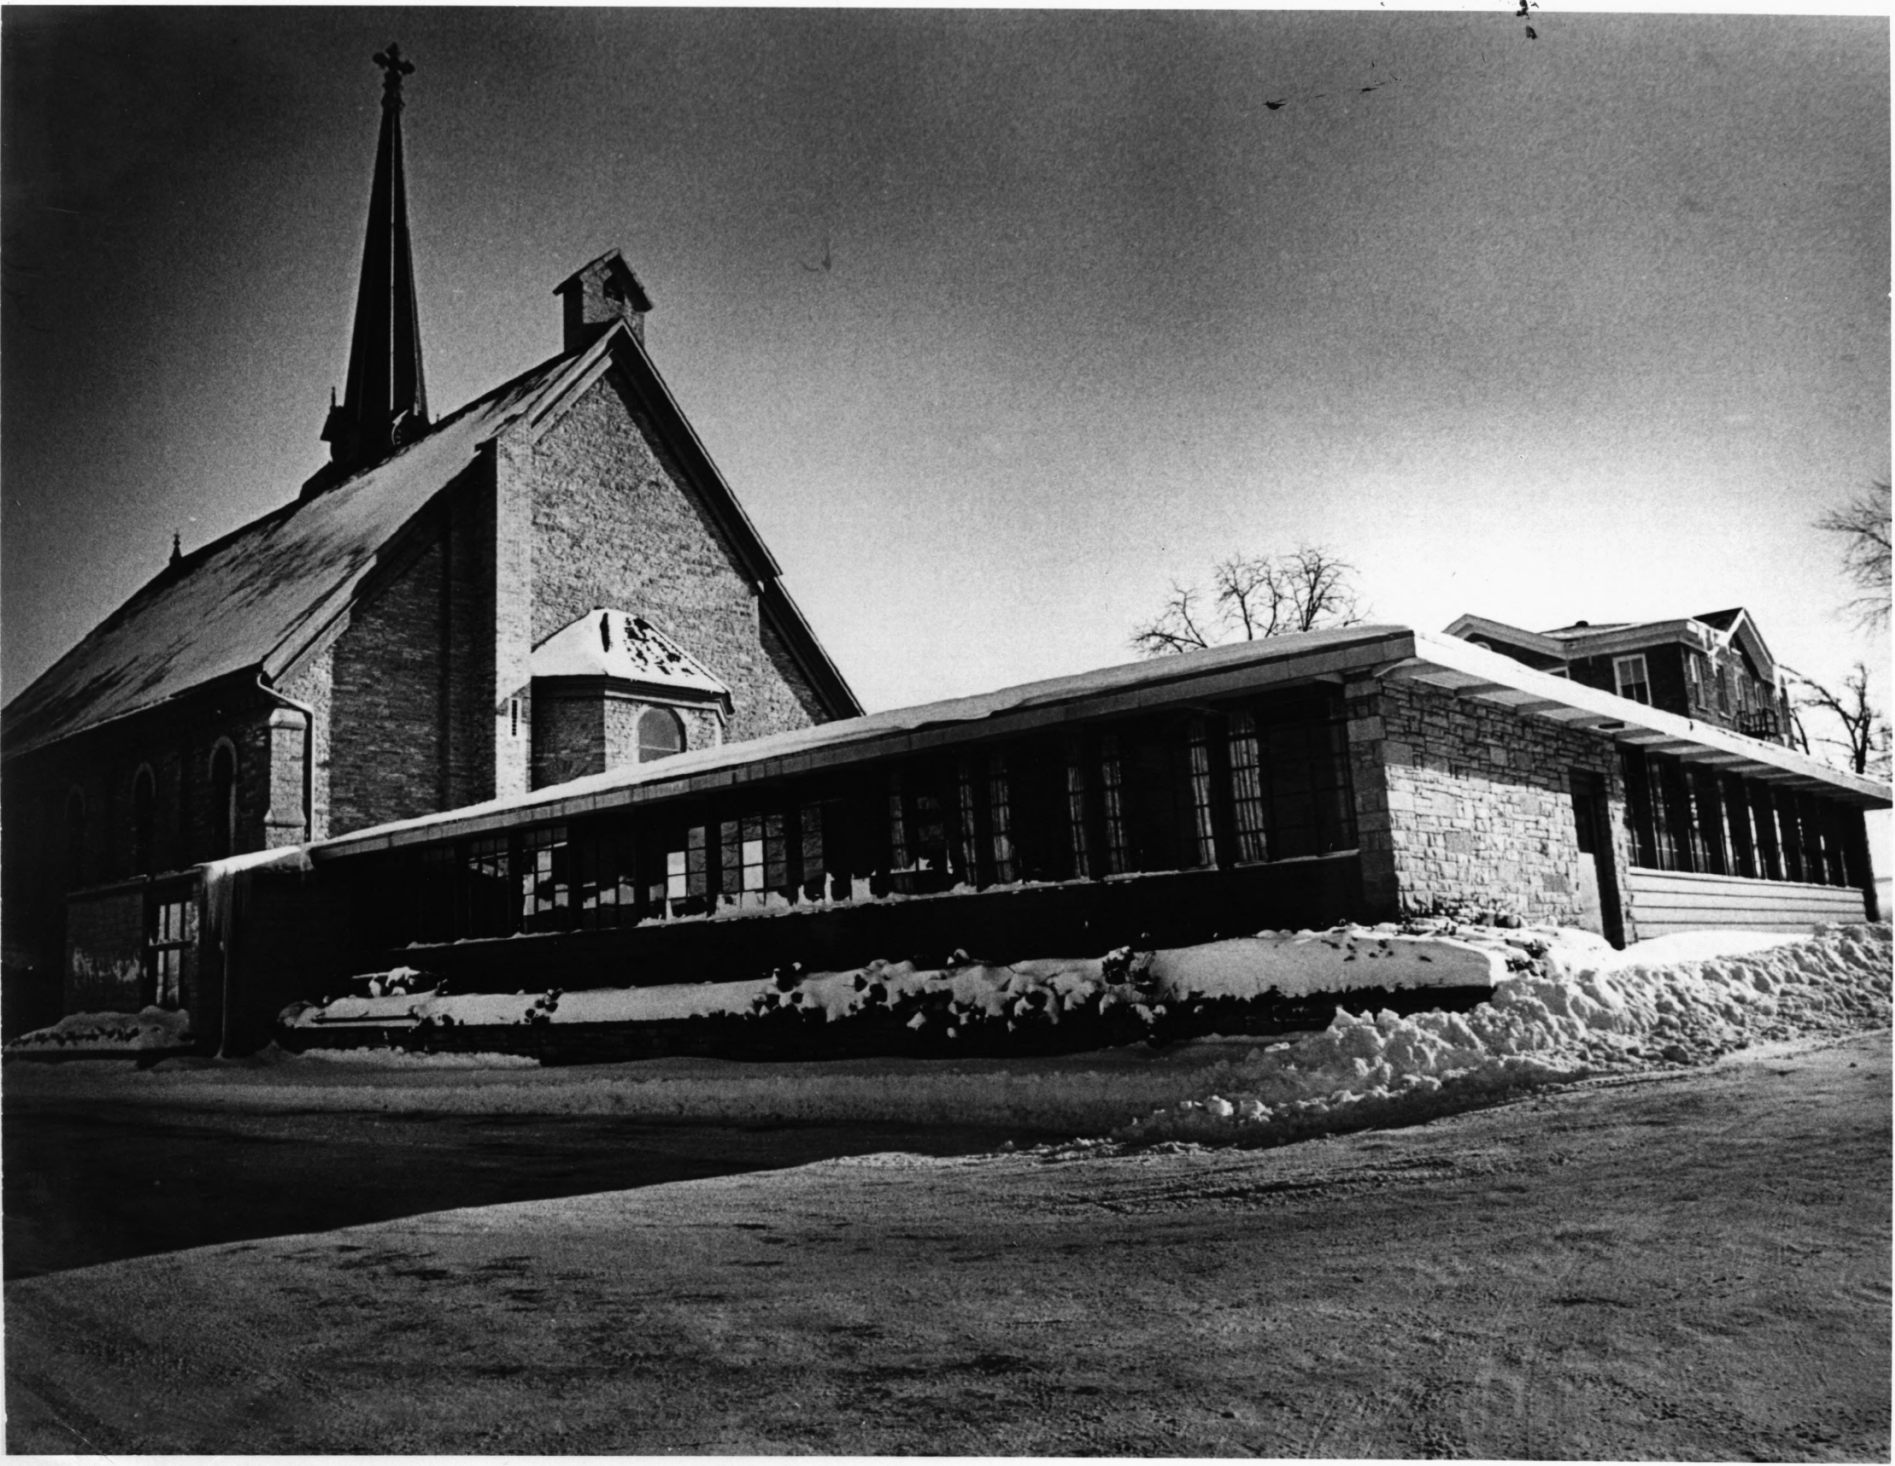

JUL 9 1979

FIRST CONGREGATIONAL CHURCH OF
RIPON, 220 Ransom St., Ripon, Fond
du Lac County, Wis. Photo by M.A.
Sears, 1979. Neg. at WI Hist. Soc.
View from NW. Photo #1 of 3.

Fond du Lac County, Wisconsin

SEP 4 1979

DOE

FIRST CONGREGATIONAL CHURCH OF
RIPON, 220 Ransom St., Ripon, Fond
du Lac County, Wis. Photo by M. A.
Sears, 1979. Neg. at WI Hist. Soc.
Photographed from SE. Photo #2 of

3. SEP 4 1979 JUL 9 1979

DOE

Fond du Lac County, Wisconsin

JUL 9 1979

FIRST CONGREGATIONAL CHURCH OF
RIPON, 220 Ransom St., Ripon, Fond
du Lac County, Wis. Photo by M. A.
Sears, 1979. Neg. at WI Hist. Soc.
View of Interior. Photo #3 of 3.