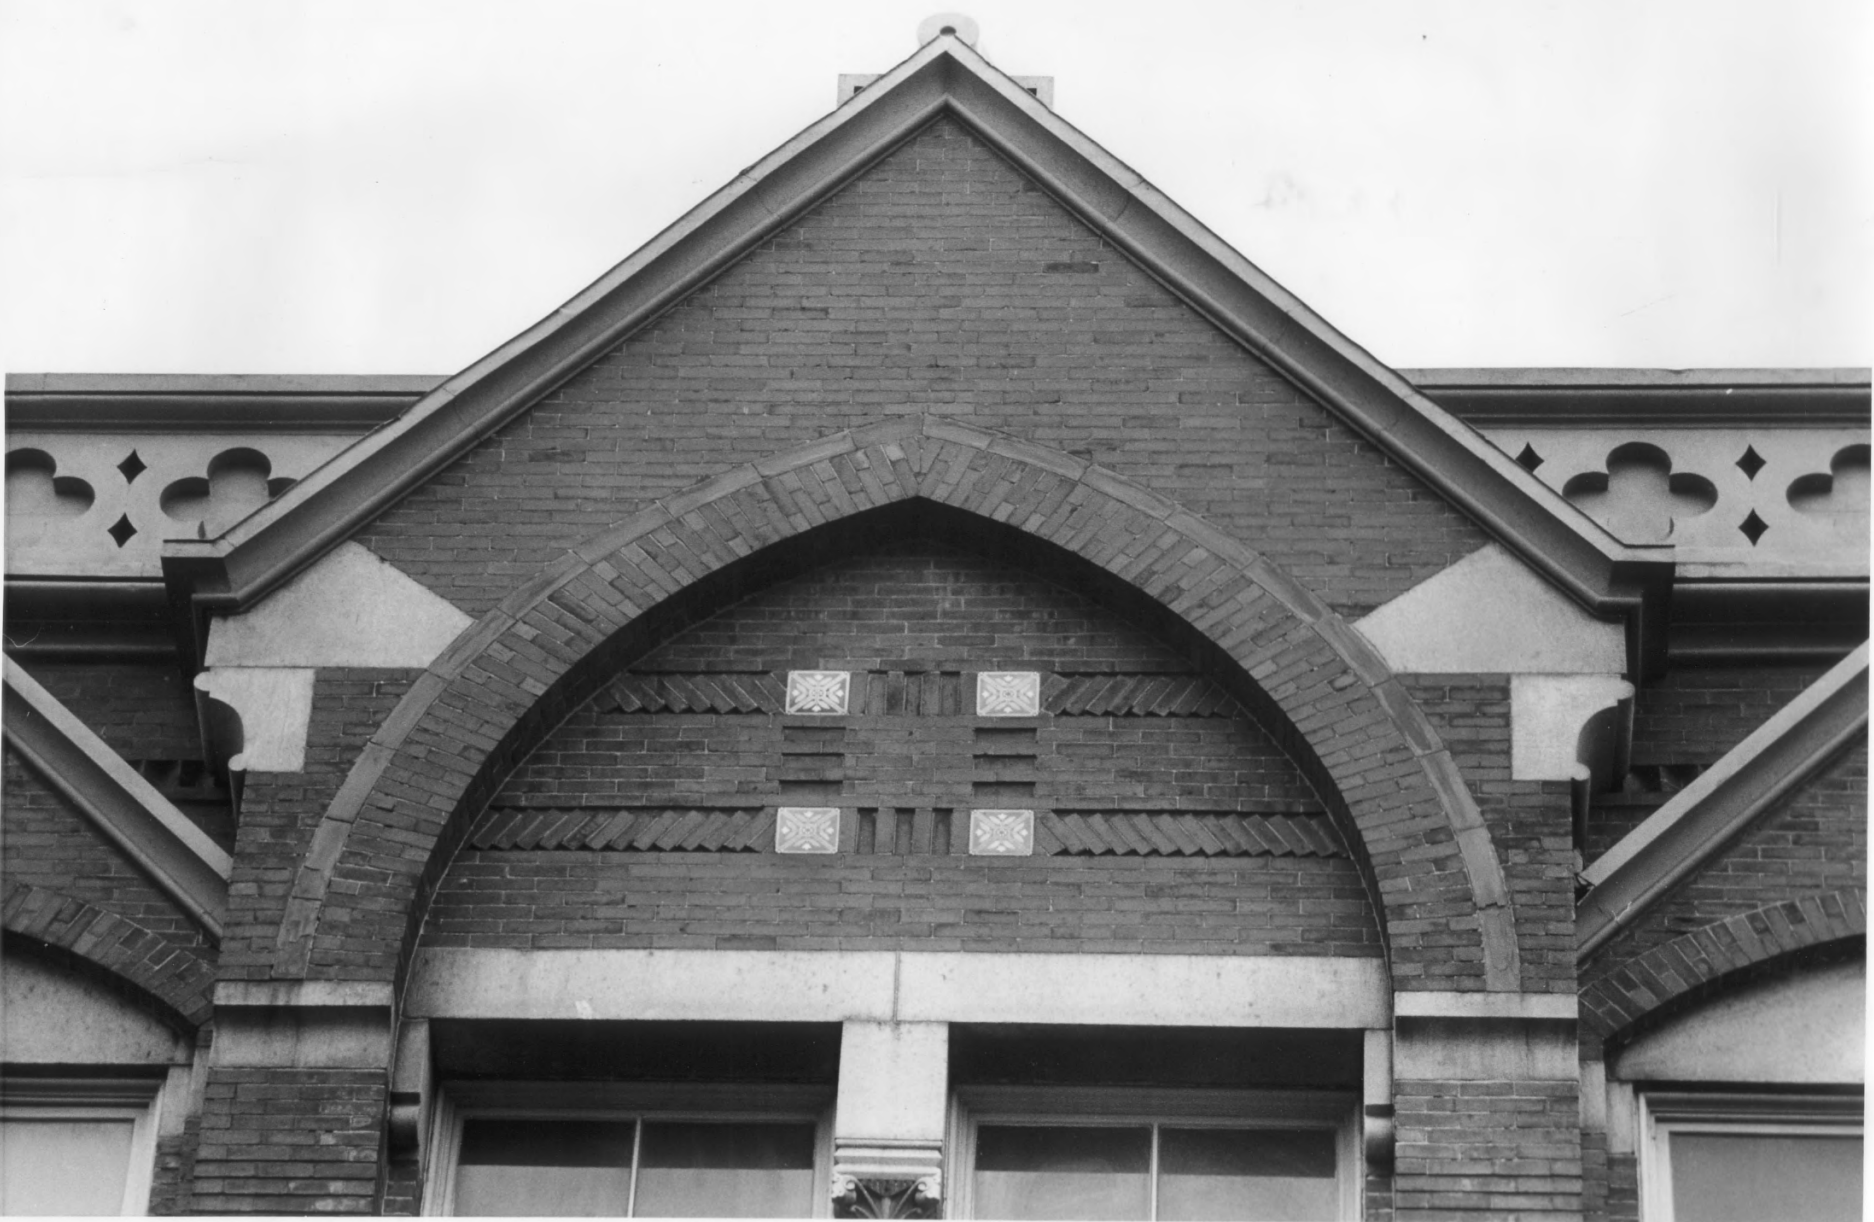

Detail, Cheapside Block sign

PHOTO NO

#6087

INT: 2983-75

PROPERTY OF THE NATIONAL REGISTER

#6087

D. 11

UNITED STATES DEPARTMENT OF THE INTERIOR
NATIONAL PARK SERVICE