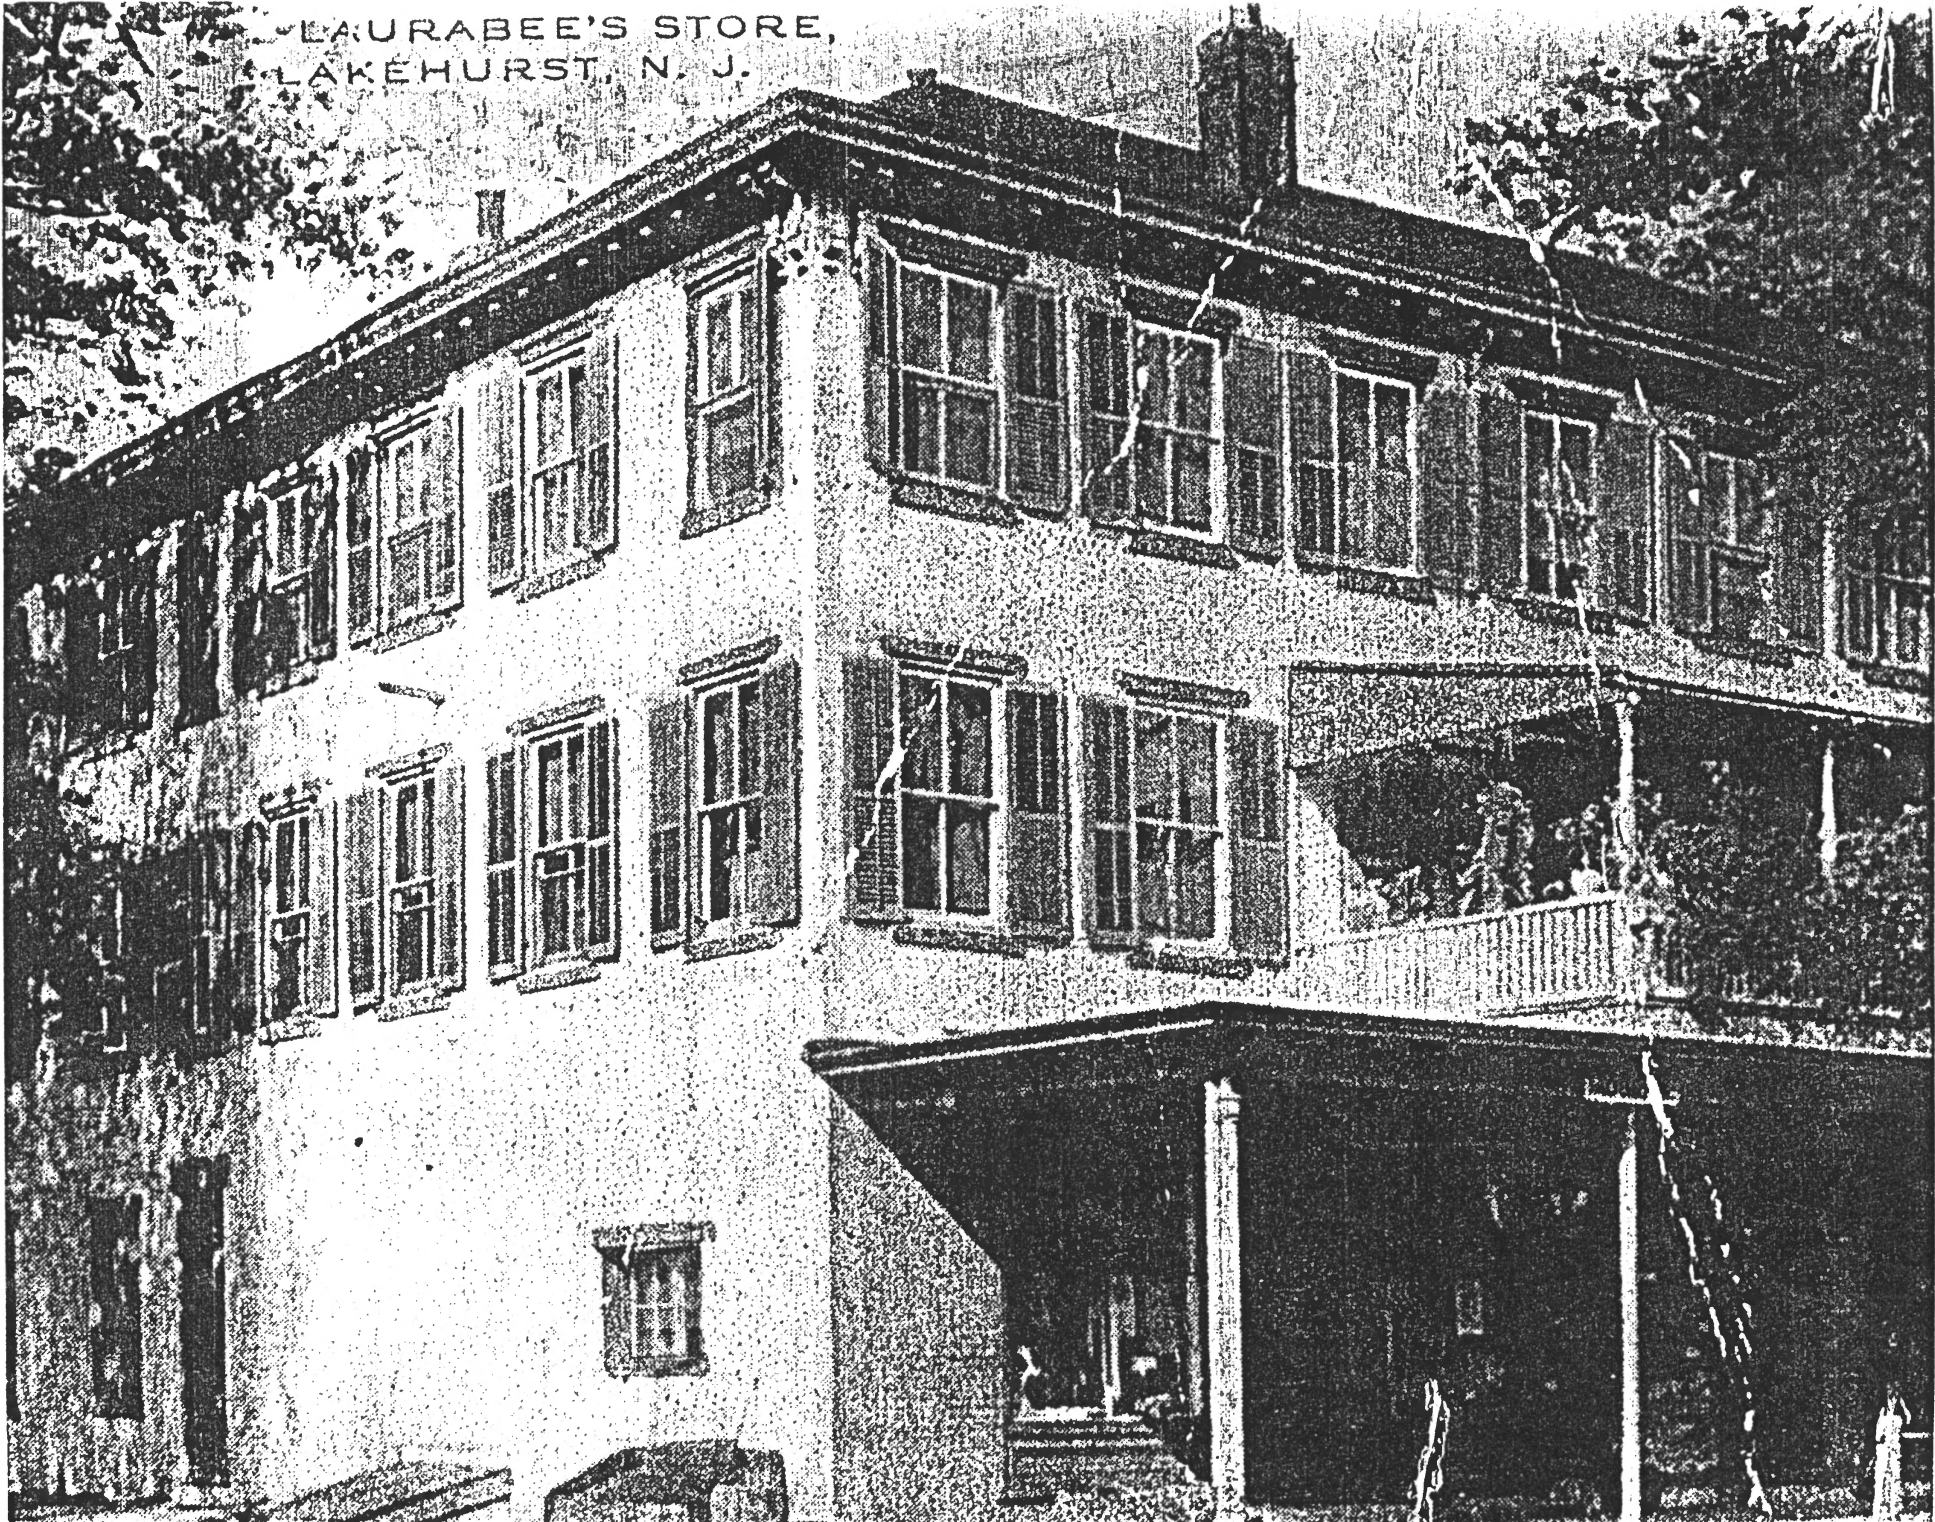

LAURABEE'S STORE,
LAKEHURST, N. J.

Torrey-Larrabee Store, Lakehurst Borough, Ocean County, NJ (see photo inventory #3)

TORREY LARRABEE HOME
LAKEHURST BOROUGH
OCEAN COUNTY, NJ

PHOTO #1 OF 13

View of facade + side elevation

March 1991

Kari Brower

Negatives: 11 Locust Street
Lakehurst, NJ 08733

NEW JERSEY
OCEAN COUNTY
LAKEHURST BOROUGH
TORREY-LARRABEE STORE
VIEW OF REAR ELEVATION
MARCH 1991
KARI BROWER.
NEGATIVES 11 LOCUST ST.
LAKEHURST NJ 08733

PHOTO # 2 OF 13

Lakehurst

TORREY LARRABEE STORE
LAKE HURST BOROUGH
OCEAN COUNTY NJ

~~4~~ OF 13

View of Union St. facade

March 1991

Kari Brower

Negatives: 11 Locust Street
Lakehurst, NJ 08733