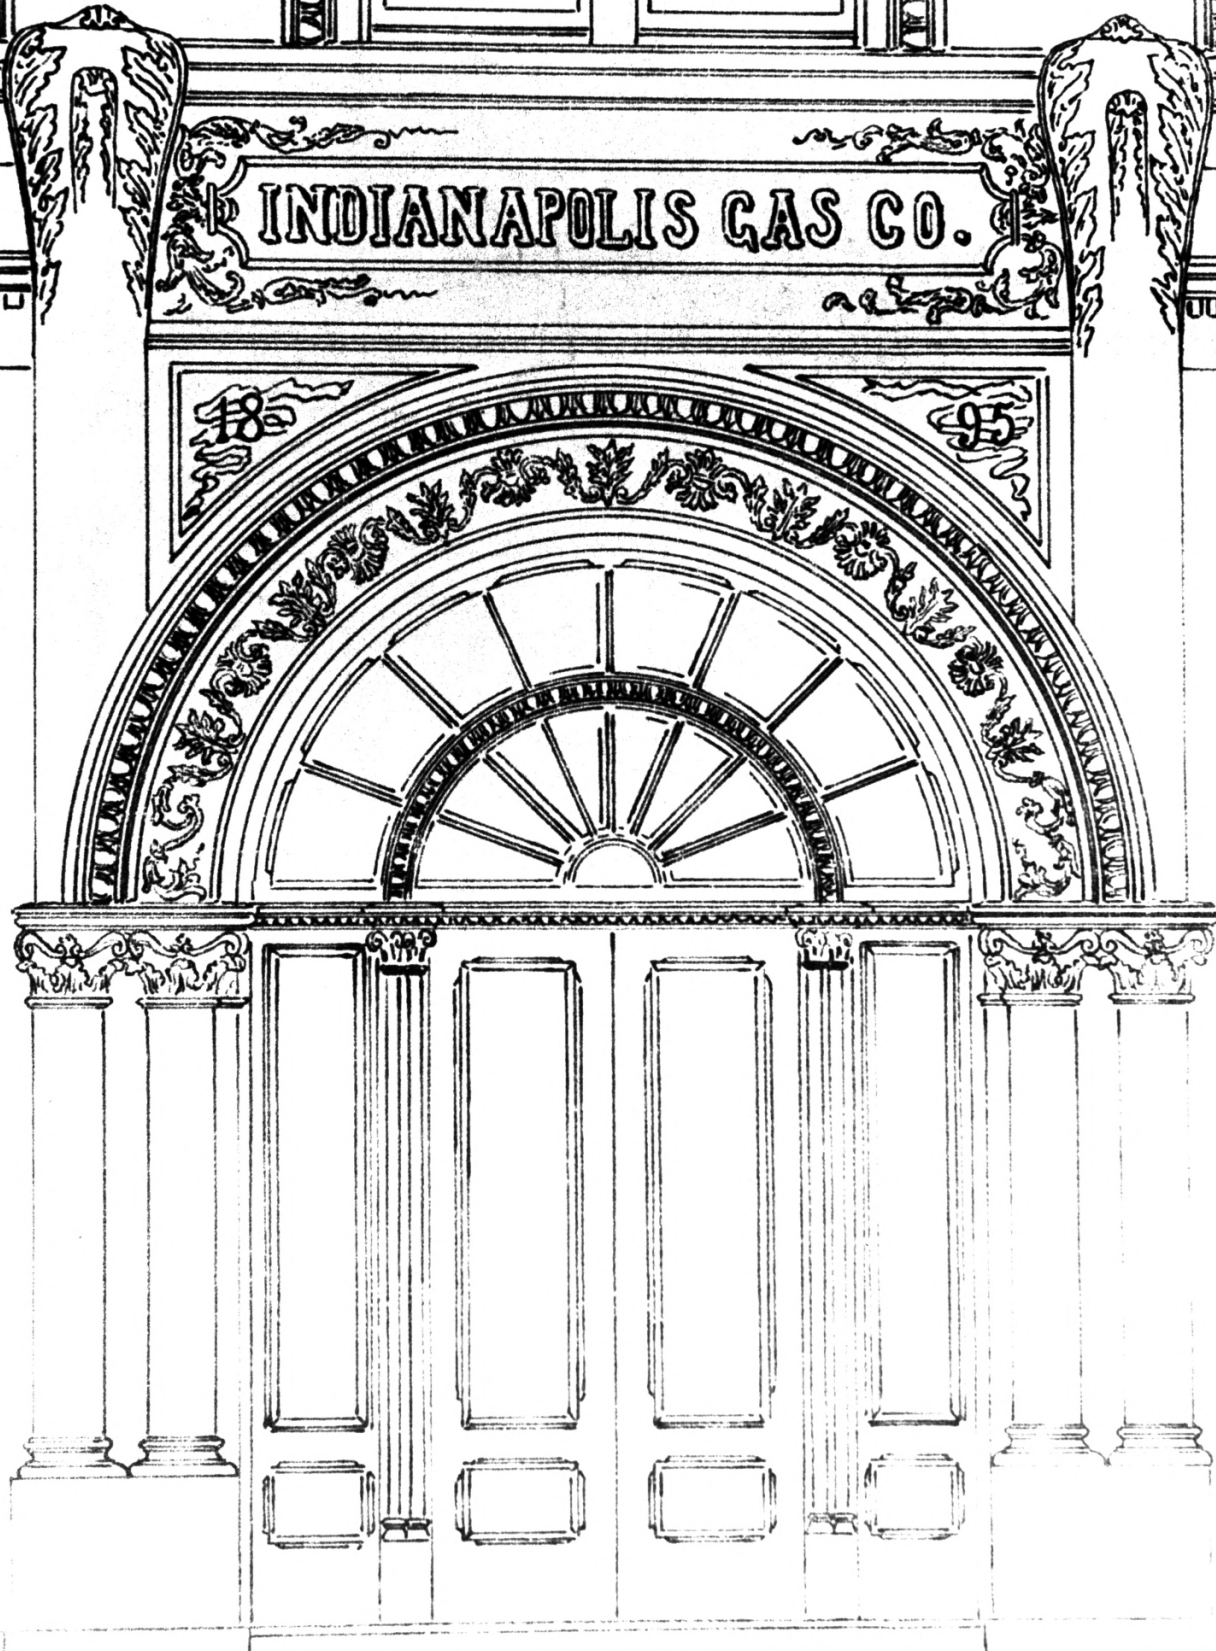

Photo #6 of 14

OCT 20 1980

INDIANAPOLIS GAS CO.

Photo 7. Majestic Building. 1895
West Facade. South Entrance
Architect's Drawing
Bohlen Meyer Gibson & Associates Archives
Photo: Samuel A. Roberson & Associates