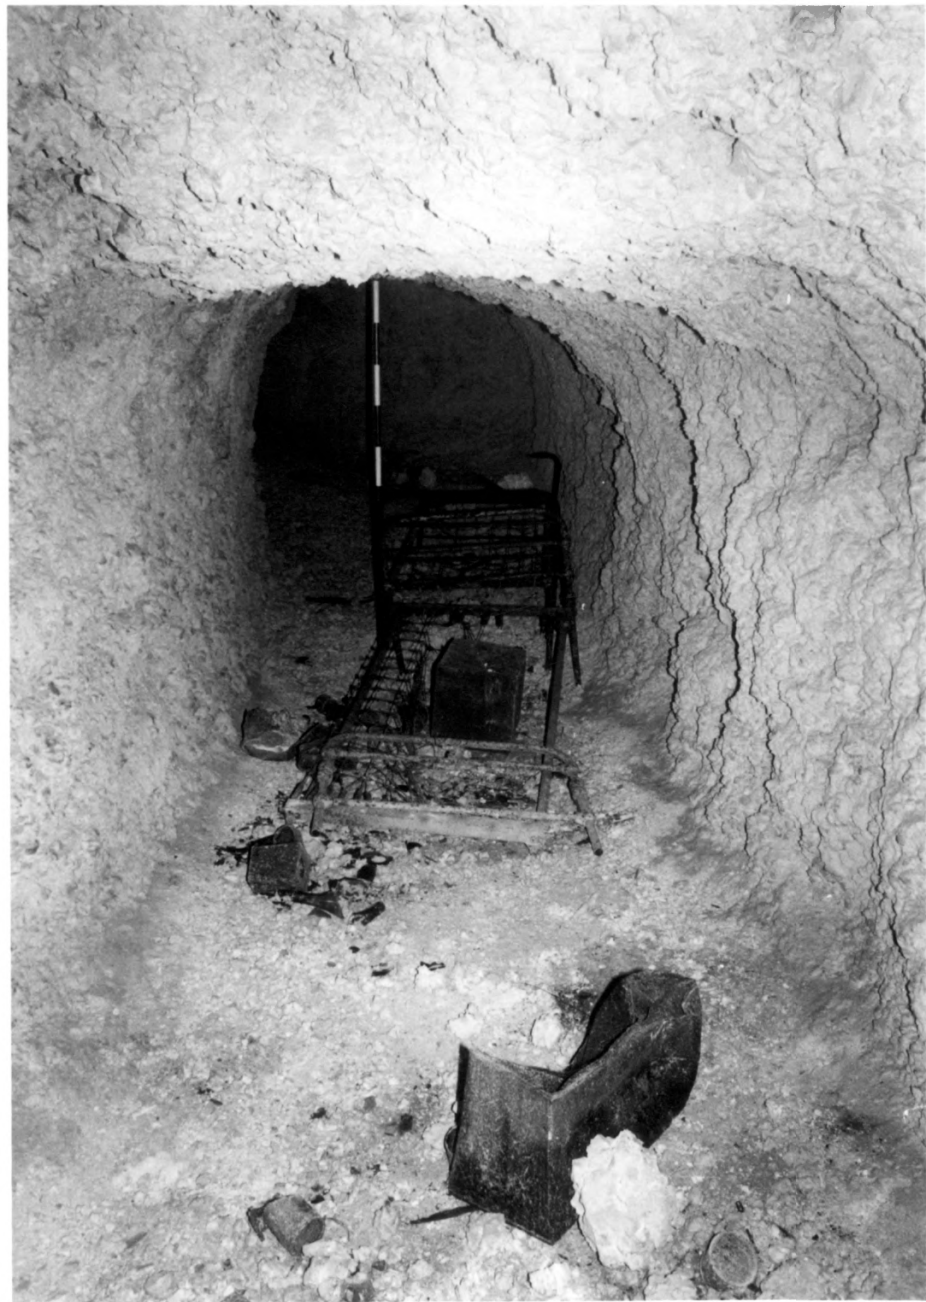

Tomonhūm Cliffline Fortifications II

1. Upper Tomon Caves
2. Tomon, Guam
3. Darlene Moore
4. August 1986
5. Historic Preservation Section
Dept. of Parks and Recreation
Gov. Guam

6. View of entrance to major cave showing
cement base. Camera facing northeast.
7. 1

Tumon Cliffline Fortification II

1. Upper Tumon Caves
2. Tumon, Guam
3. Darlene Moore
4. August 1986
5. Historic Preservation Section
Dept. of Parks and Recreation
Gov. Guam

6. View of interior of major cave showing
bedframes. Camera facing east.
7. 2