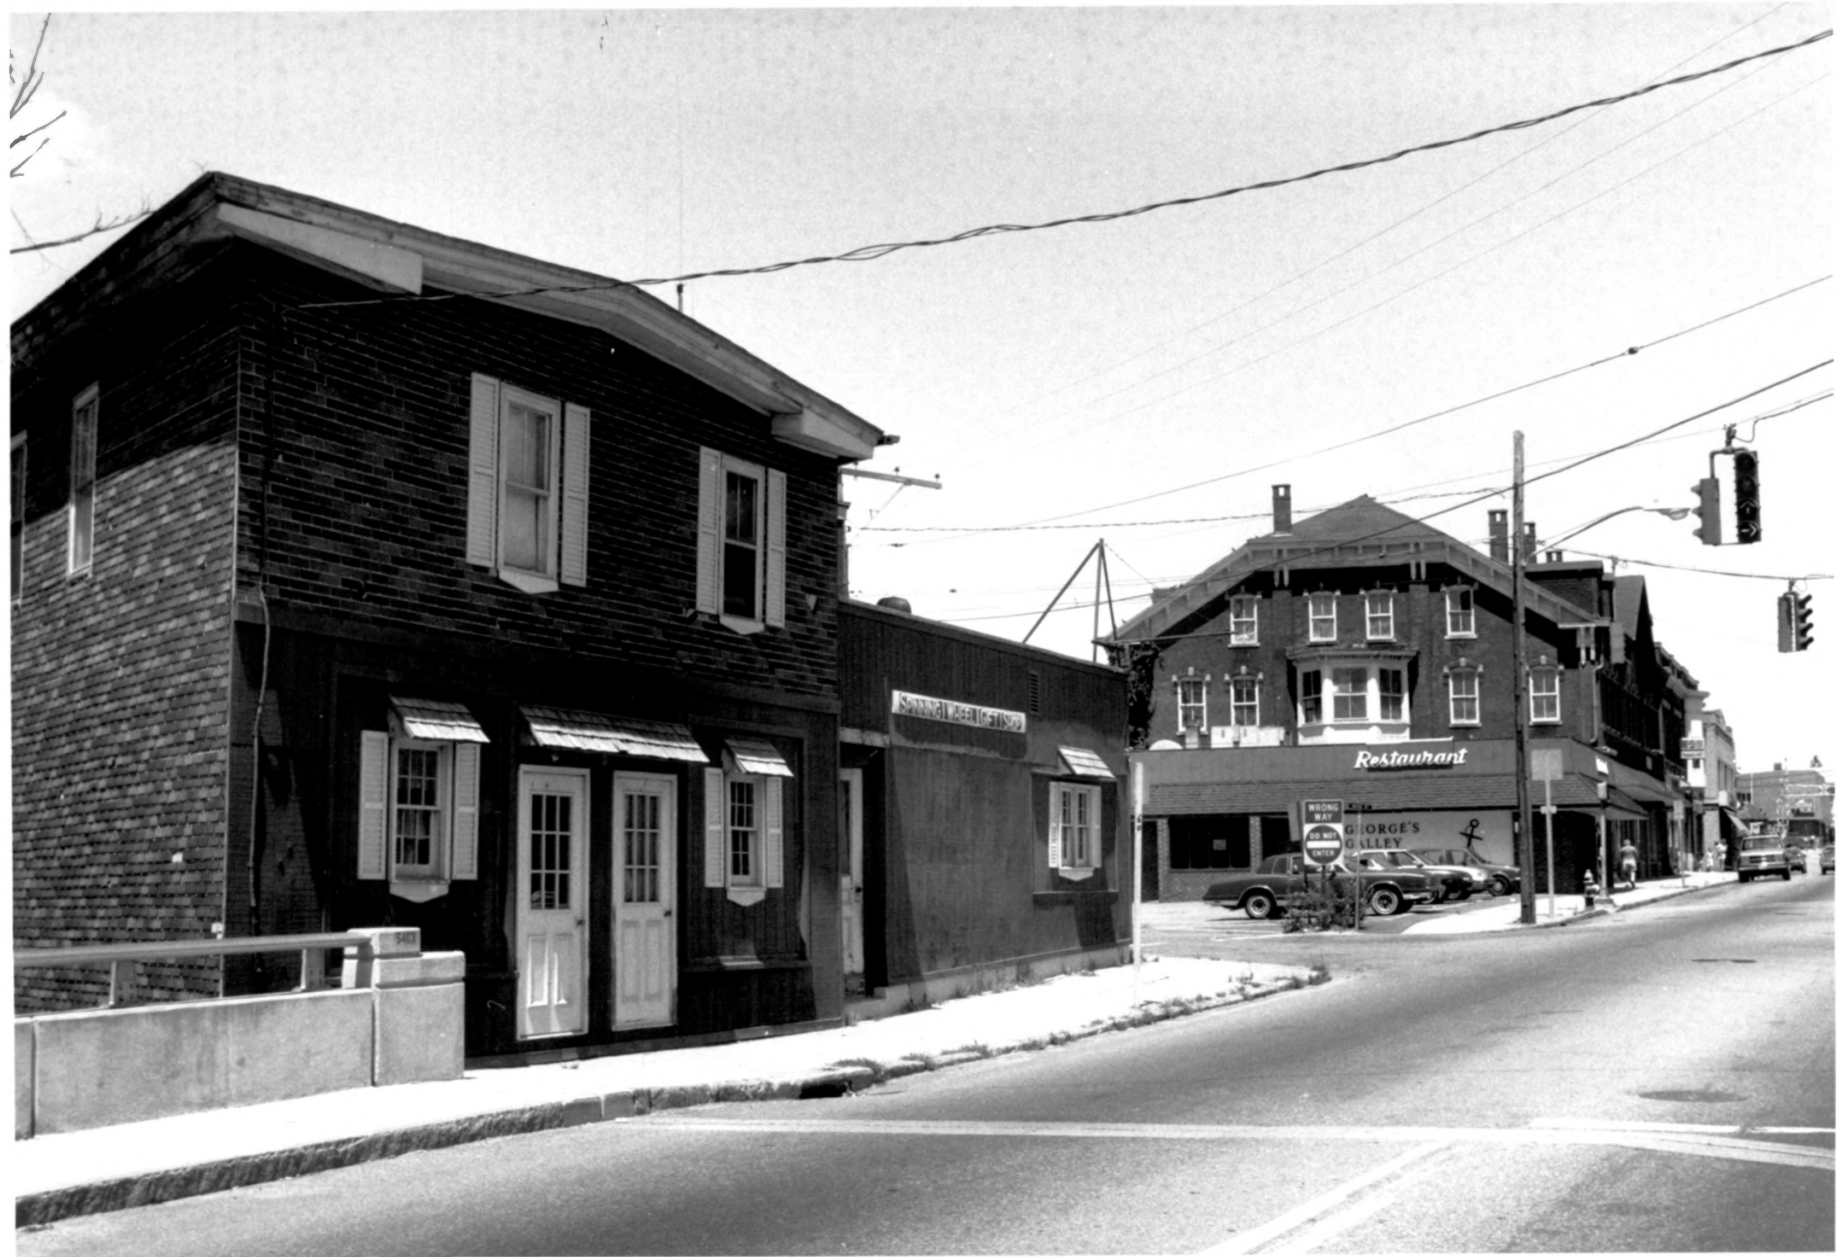

DANIELSON FIRE STATION

51

Danielson Main Street Historic District  
Killingly, Windham County CT

Photo 10F21

Danielson Main Street Historic District

Killingly, Windham County CT

Photo 2 of 21

Danielson Main Street Historic District

Danielson Main Street Historic District  
Killingly, Windham County, CT

Photo 6 of 21

VISIT OUR NEW HOME  
Ordinary  
Bike Shop

OAKLEY  
Performance Eyewear

Ordinary

Danielson Main Street Historic District  
Killingly, Windham County, CT

Photo 7 of 21

SANDWICH RESTAURANT

Restaurant

WINDING WAY

GEORGE'S GALLEY

Danielson Main Street Historic District

Killingly, Windham County, CT

Photo 8 of 21

BILLY'S

JOHN GREEN

Danielson Main Street Historic District  
Killingly, Windham County, CT  
Photo 9 of 21

HOUSE  
of  
CARPETS

STORES.

Shop

HUGE  
REMNANT  
STOCK!

Danielson Main Street Historic District