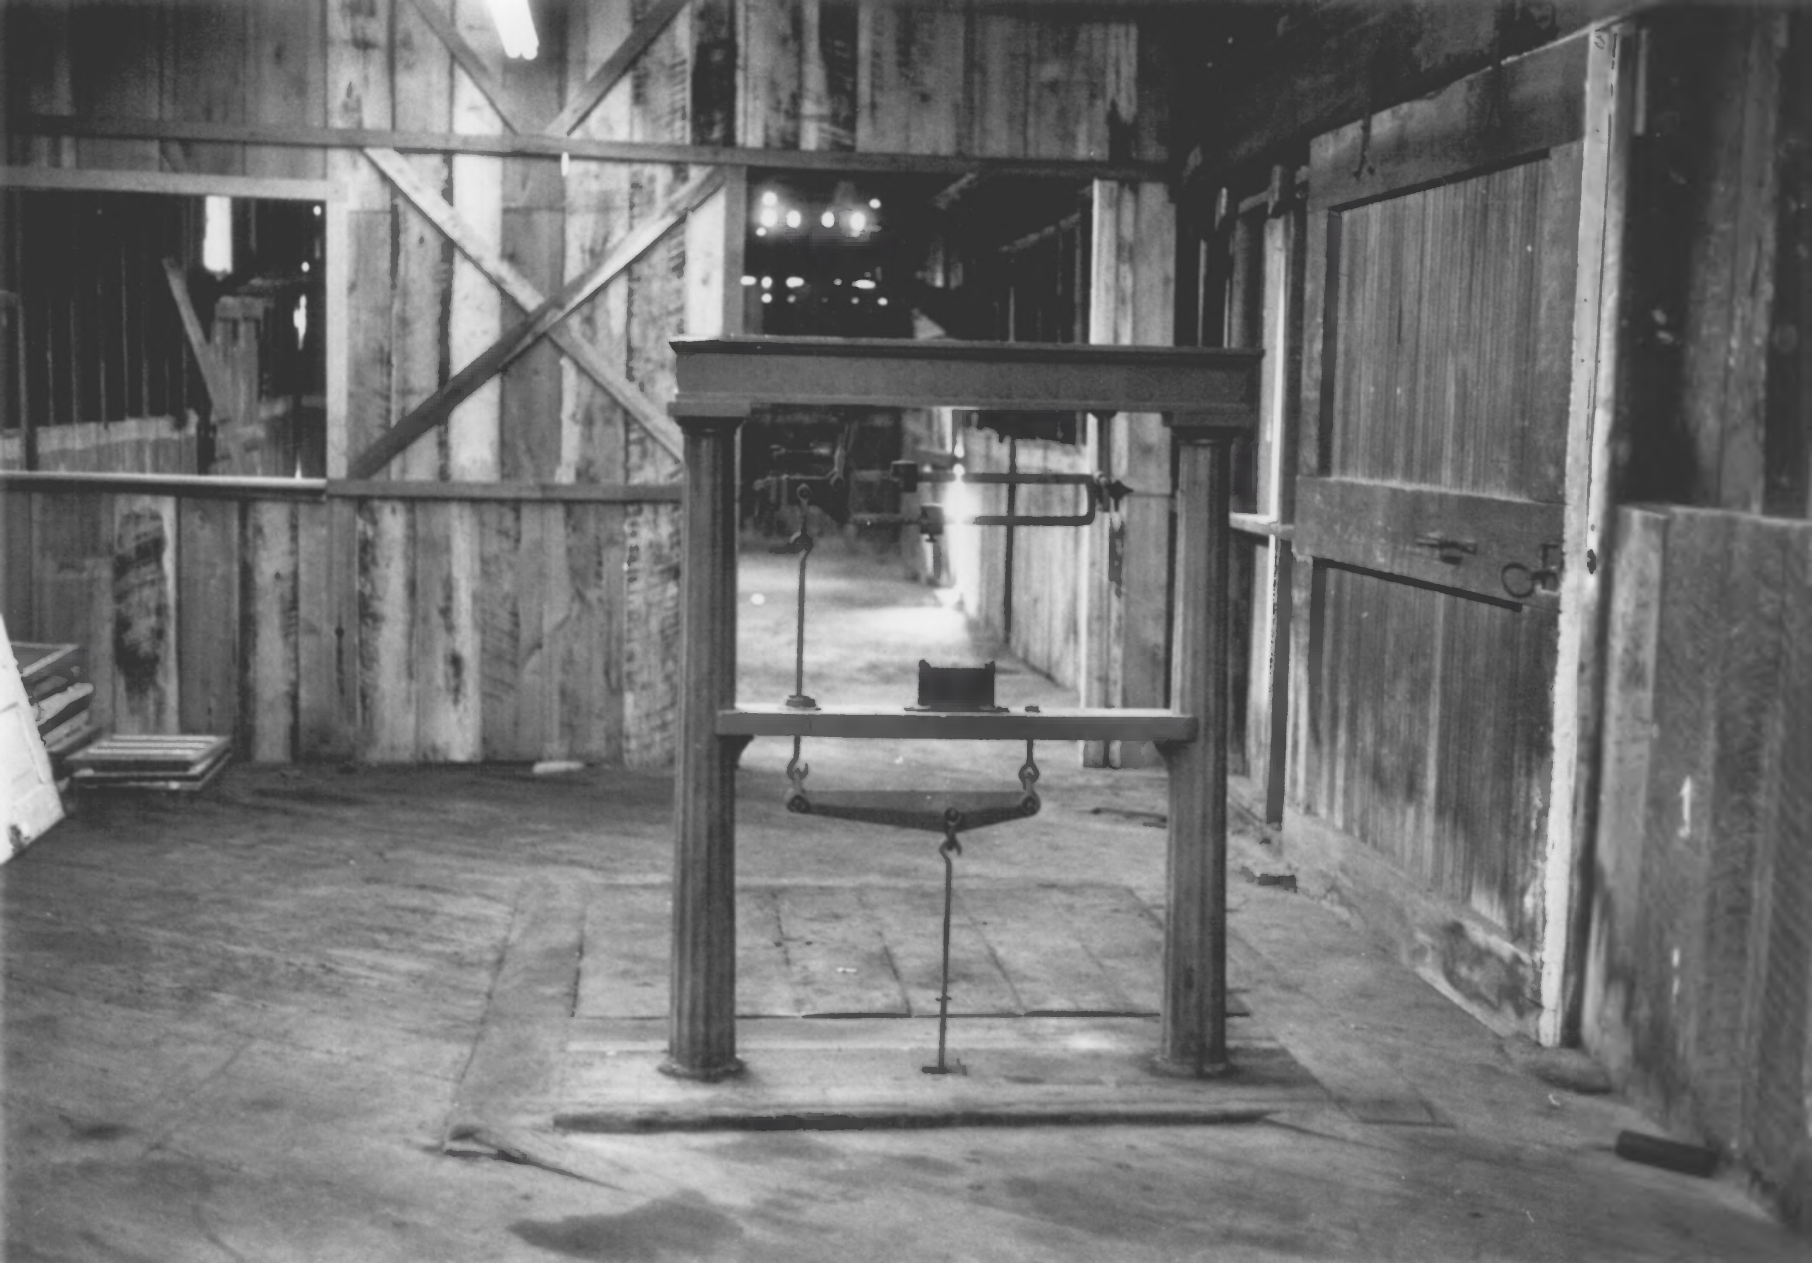

Camera looking E, freight room (recreation  
center)

10 of 12

JUN 3 1980

HARTSVILLE DEPOT  
Broadway Street  
Hartsville, Tennessee  
Trousdale County

Photo by: Shain Terrell

JUN 3 1980

Date: February, 1980