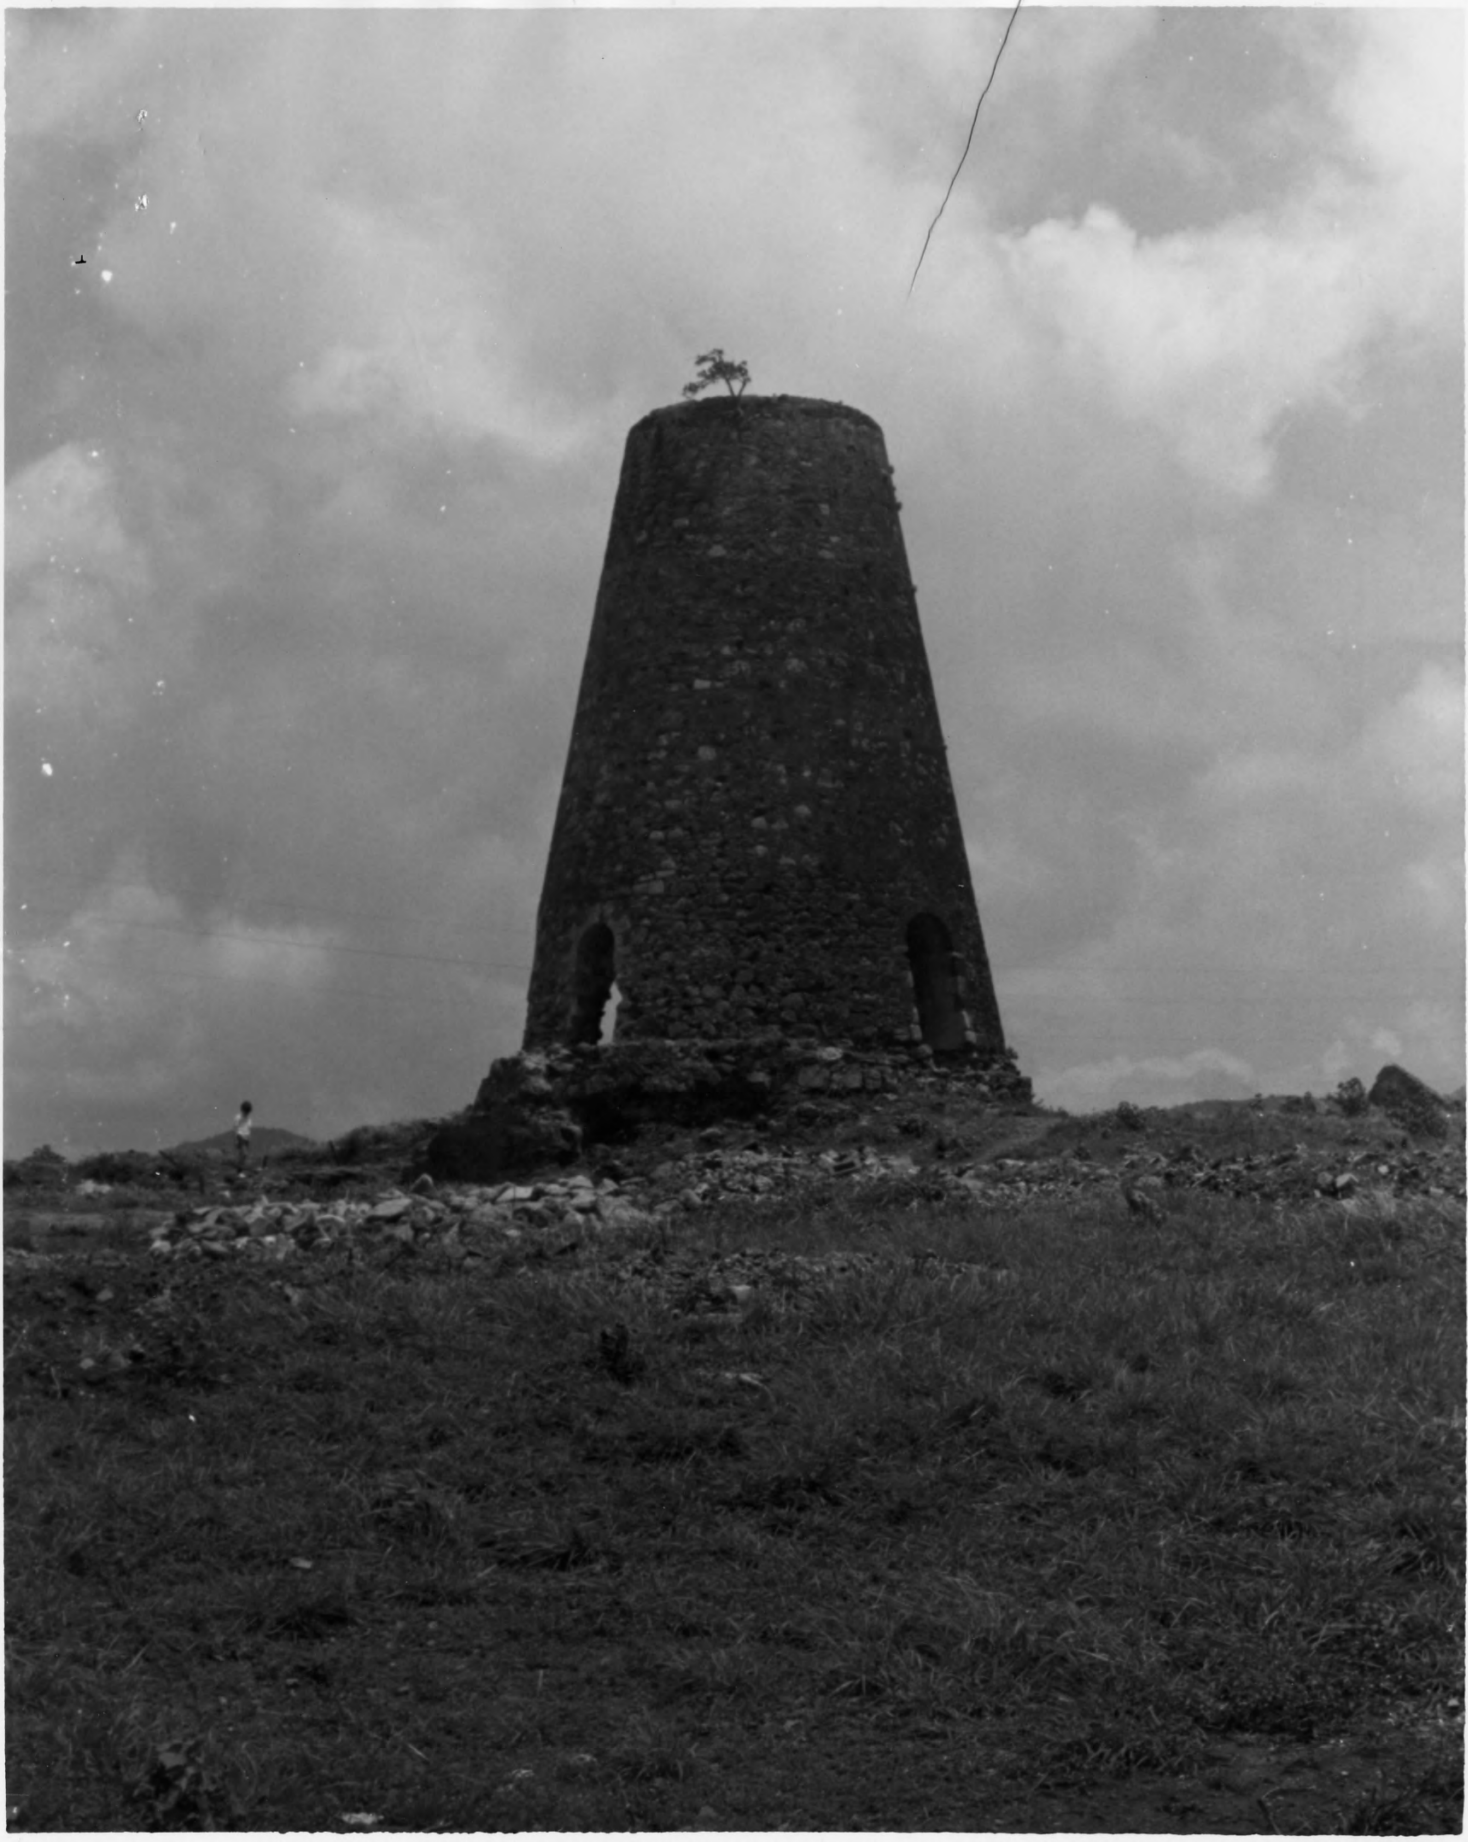

NPS Number 9/1/76

Title: Ingenio Azucarero Viejo
Puerto Rico

Loc. South elevation of main
buildings east wing

PROPERTY OF THE NATIONAL REGISTER

NPS Number

9/1/76

Title:

Ingenio Azucarero Viejo
Puerto Rico

Loc.

East elevation of main
building showing central
nave.

3 of 10

PROPERTY OF THE NATIONAL REGISTER

NPS Number

9/1/76

Title:

Ingenio Azucarero Viejo