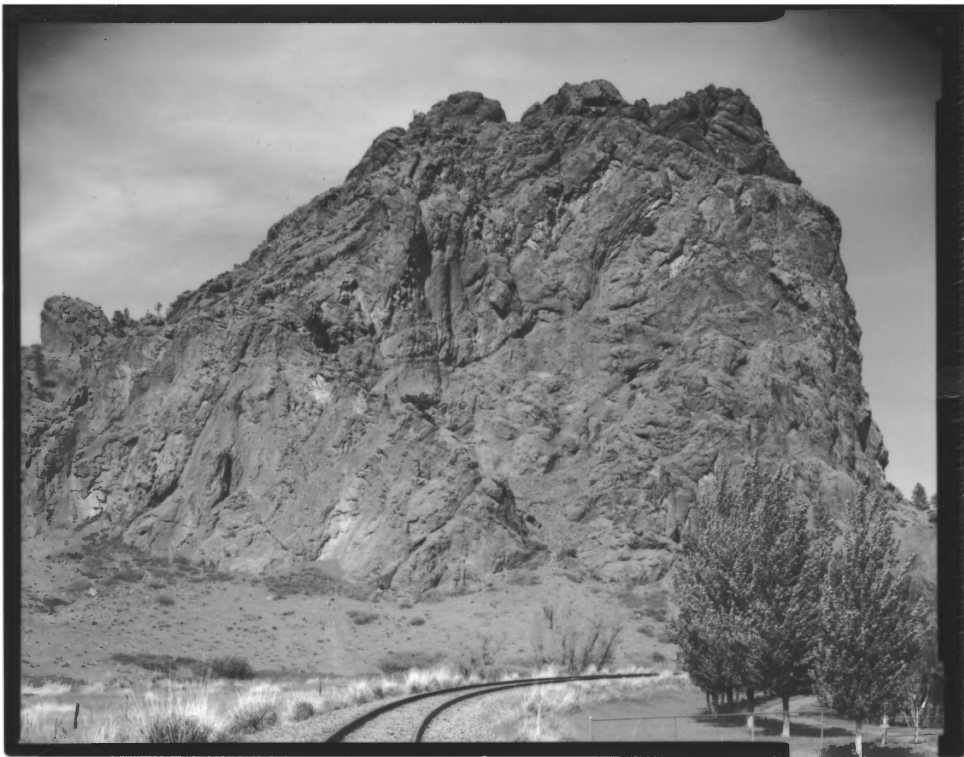

Photographer: Kristi Hager

Location of negs: MT SHPO

Helena, MT

Date: May 2001

view to South

Photo #4

Tower Rock
Near Cascade

Cascade Co., MT

Photographer: Kristi Hager

Location of neys: mt SHPO
Helena, MT

Date: May 2001

View to south-southeast

Photo # 5

Tower Rock
Near Cascade

Cascade Co., MT

Photographer: Kristi Hager

Location of neys: MT SHPS

Helena, MT

Date: May 2001

View to south-southwest

Photo #6

Tower Rock
Near Cascade
Cascade Co., MT
Photographer: Kristi Hager
location of neys: MT SHPO
Helena, MT

Date: May 2001
View to northeast
Photo # 7