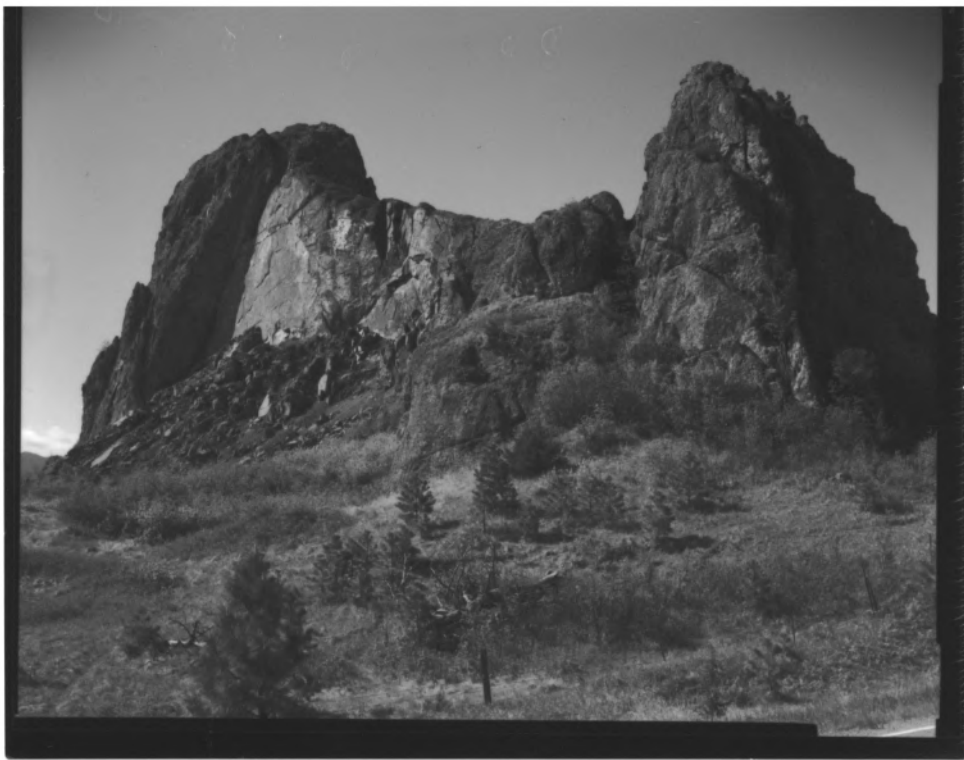

Tower Rock
Near Cascade
Cascade Co., MT

Photographer: Kristi Heger
Location of negs: MT SHPO
Helena, MT
May 2001

View to Northwest
Photo #1

Tower Rock

Near Cascade

Cascade Co., MT

Photographer: Kristi Hager

Location of negs: MTSHP6
Helena, MT

Date: May 2001

View to southwest

Photo #2

Tower Rock

Near Cascade

Cascade Co., MT

Photographer: Kristi Heger

Location of negs: MT SHPO

Helena, MT

Date: May 2001

View to east-southeast

Photo # 3

Tower Rock

Near Cascade

Cascade Co., MT

Photographer: Kristi Hager

Location of negs: MT SHPO

Helena, MT

Date: May 2001

view to South

Photo #4

Tower Rock
Near Cascade

Cascade Co., MT