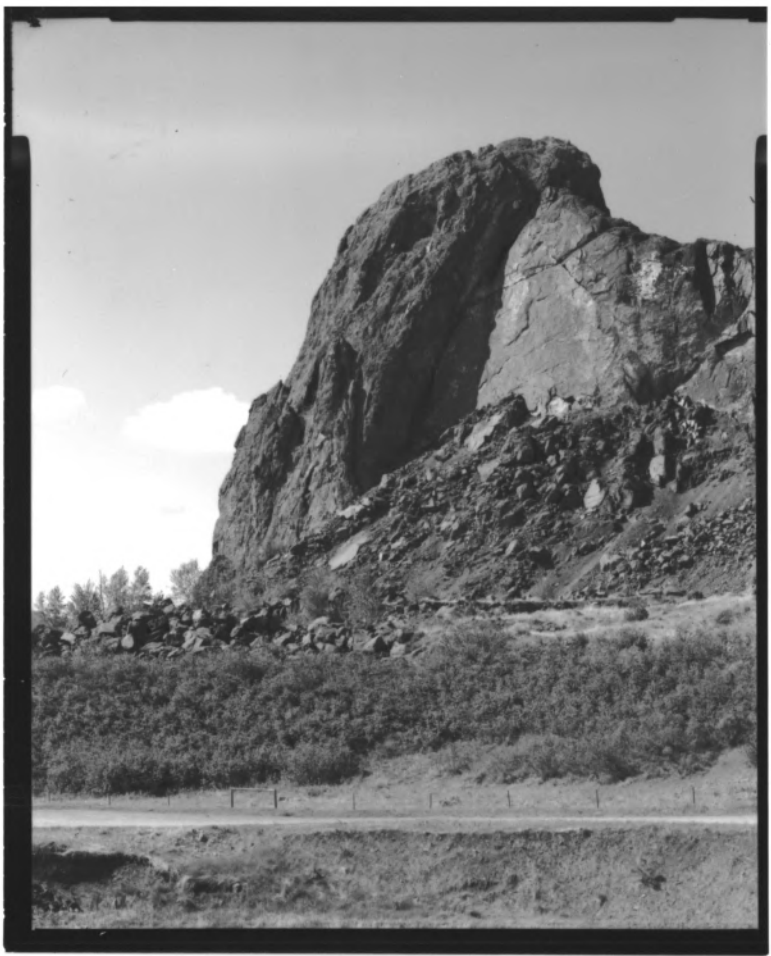

Photographer: Kristi Hager

Location of negs: MT SHPO

Helena, MT

Date: May 2001

view to South

Photo #4

Tower Rock
Near Cascade

Cascade Co., MT

Photographer: Kristi Hager

Location of neys: mt SHPO
Helena, MT

Date: May 2001

View to south-southeast

Photo # 5

Tower Rock
Near Cascade

Cascade Co., MT

Photographer: Kristi Hager