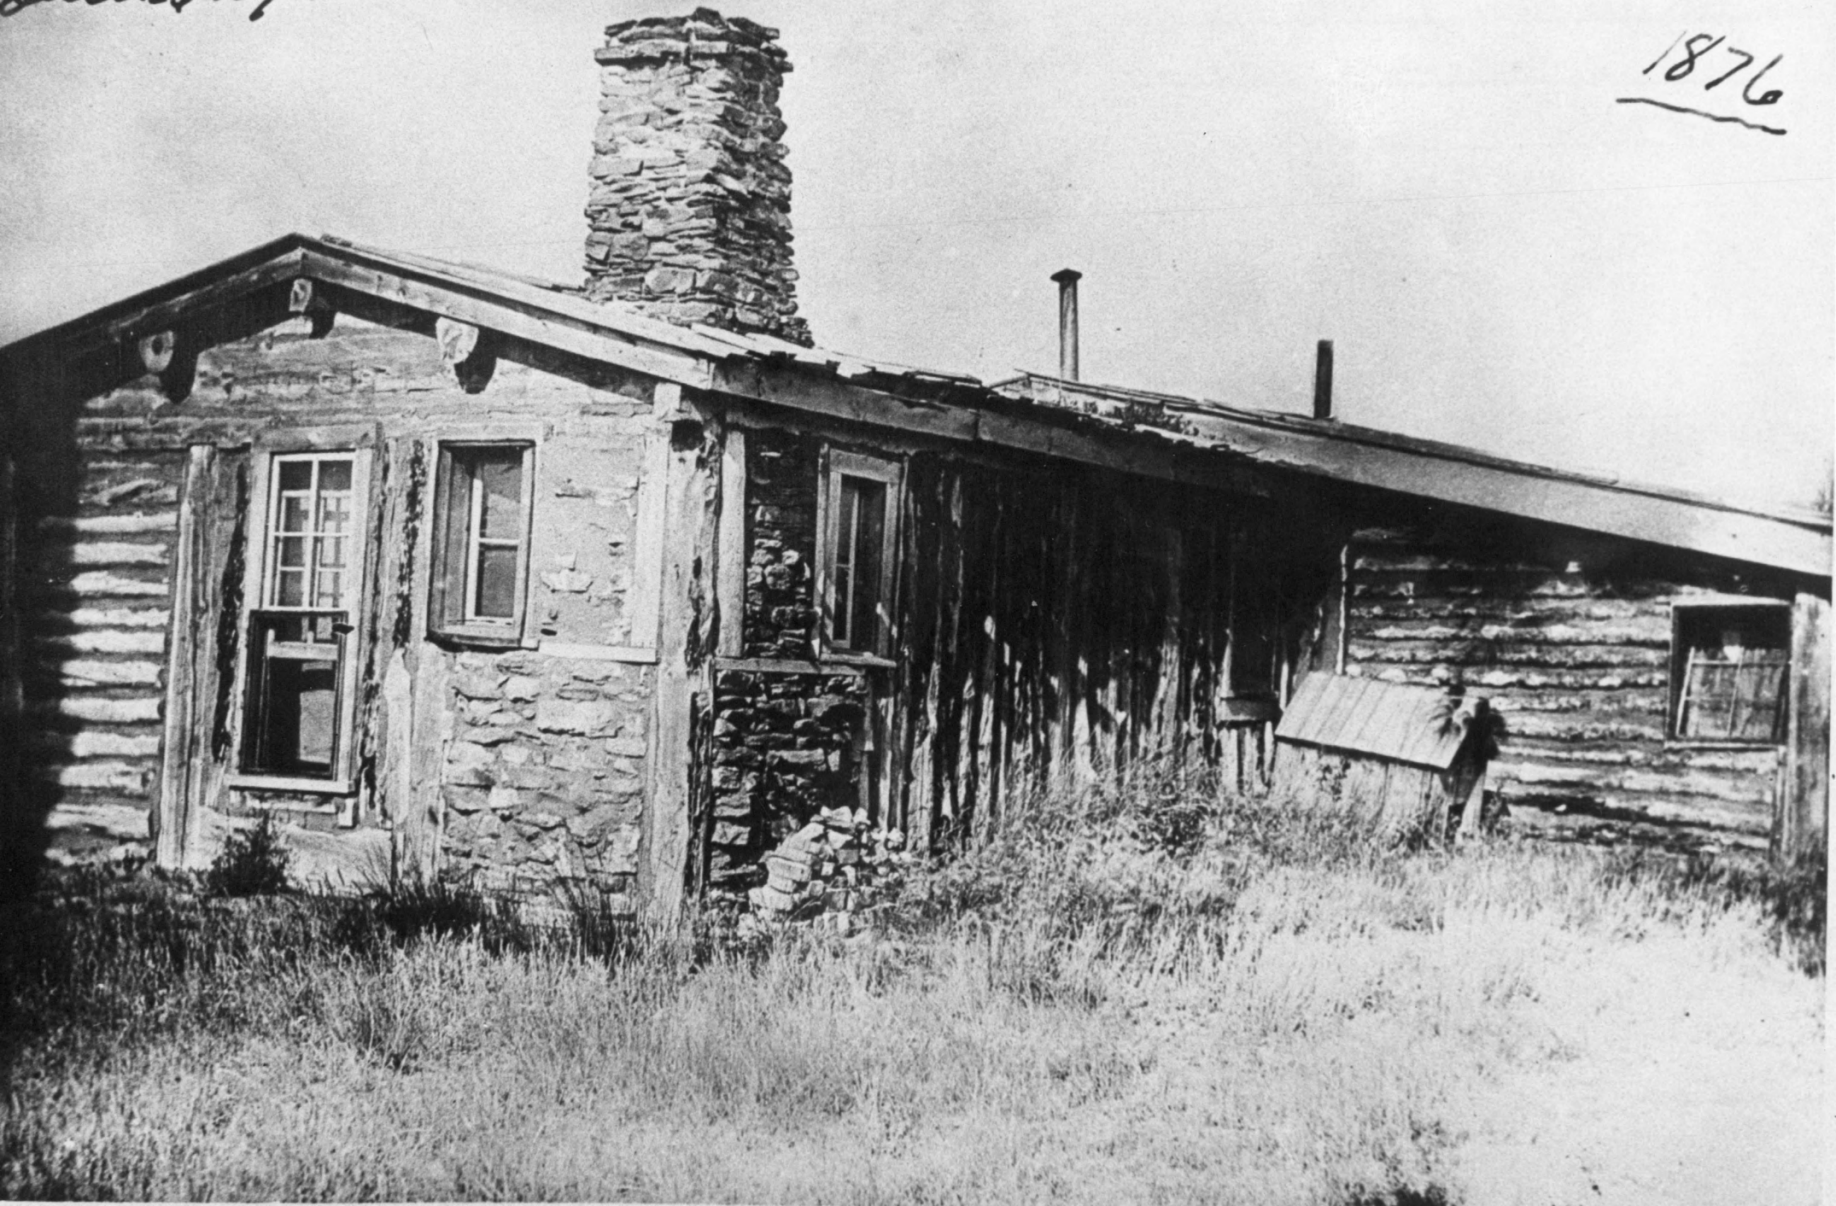

Original station Paw Hide Butte. had been partially
burned by indians & then reconstructed

1876

NPS Number 69-04-49-0001

Title: CHEYENNE - BLACK HILLS
STAGE ROUTE AND STATIONS

Loc. GOSHEN COUNTY, WYOMING
(ALSO IN NIOBRARA COUNTY)
(#1)