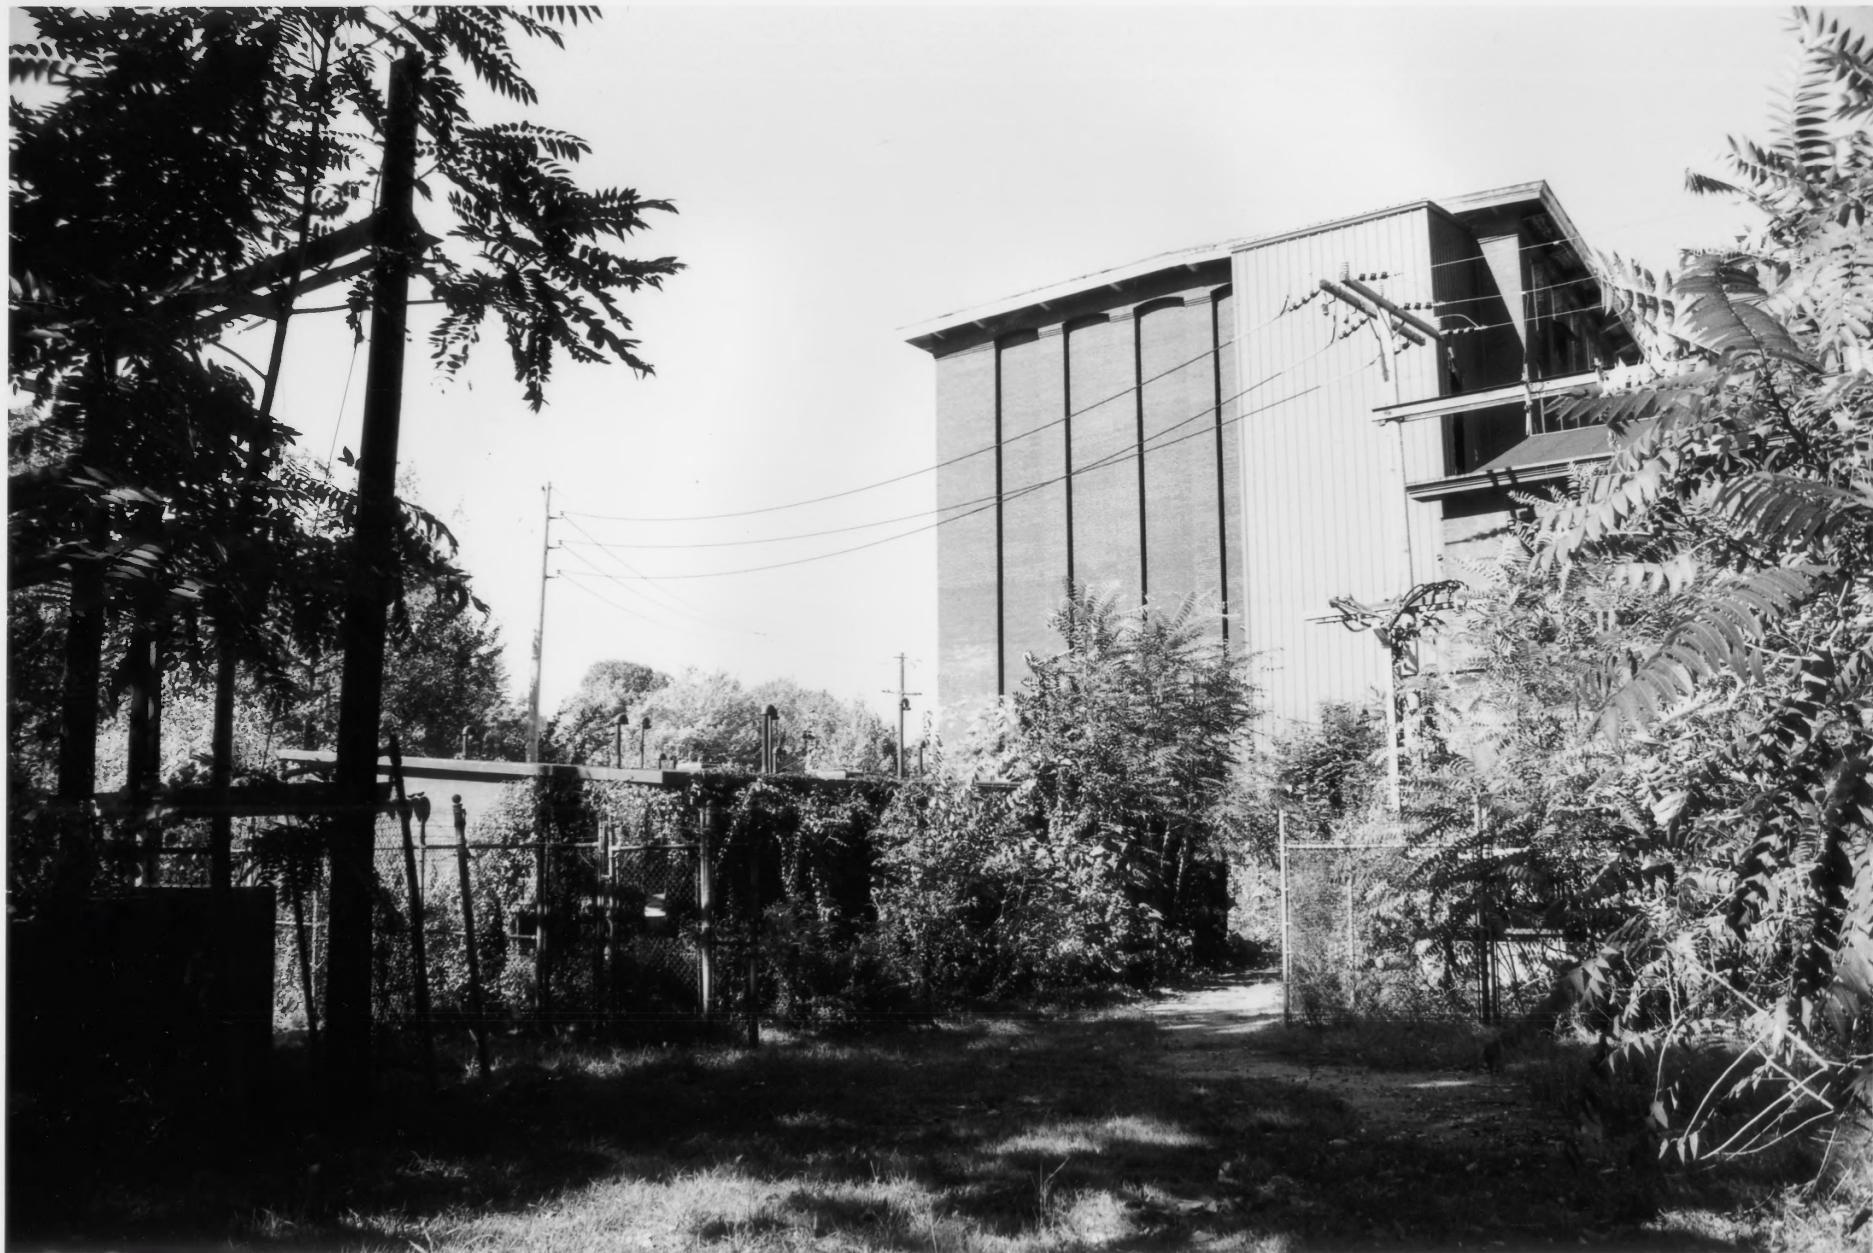

OIL HOUSE, MAIN MILL AND DYE HOUSE
GREYSTONE MILL HISTORIC DISTRICT
NORTH PROVIDENCE, PROVIDENCE COUNTY Rhode Island
PHOTOGRAPH NUMBER 9