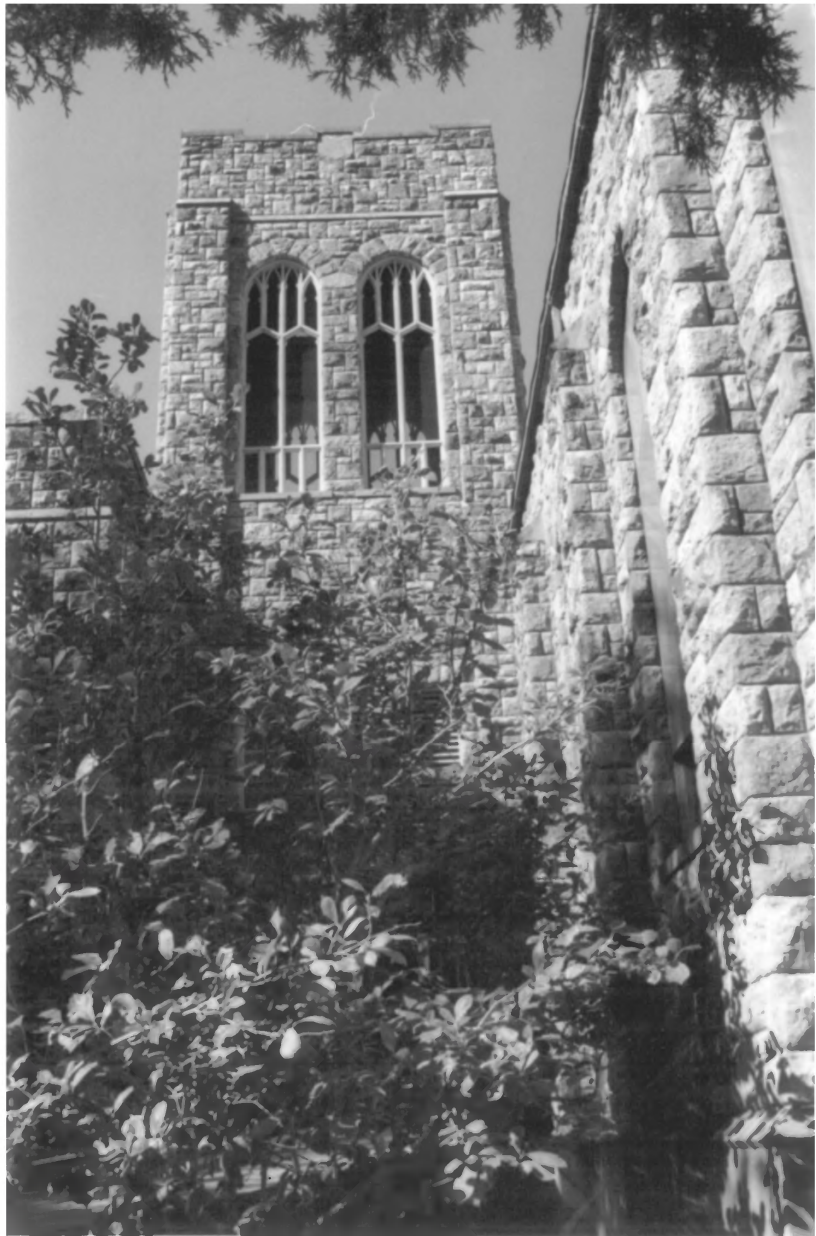

WESTMINSTER  
PRESBYTERIAN CHURCH

FULL SERVICE  
504 5th Ave

TRINITY CENTER

PASTOR  
SCOTT SIMPSON

Westminster Presbyterian Church  
Topeka, Shawnee County, KS  
North Hagyard. Cross  
October 2003

KSHS

Northwest view, east and south  
courtyard elevations

Martha Hagdon. known

KSHS

West view, east elevation, Sanctuary  
entrance

313