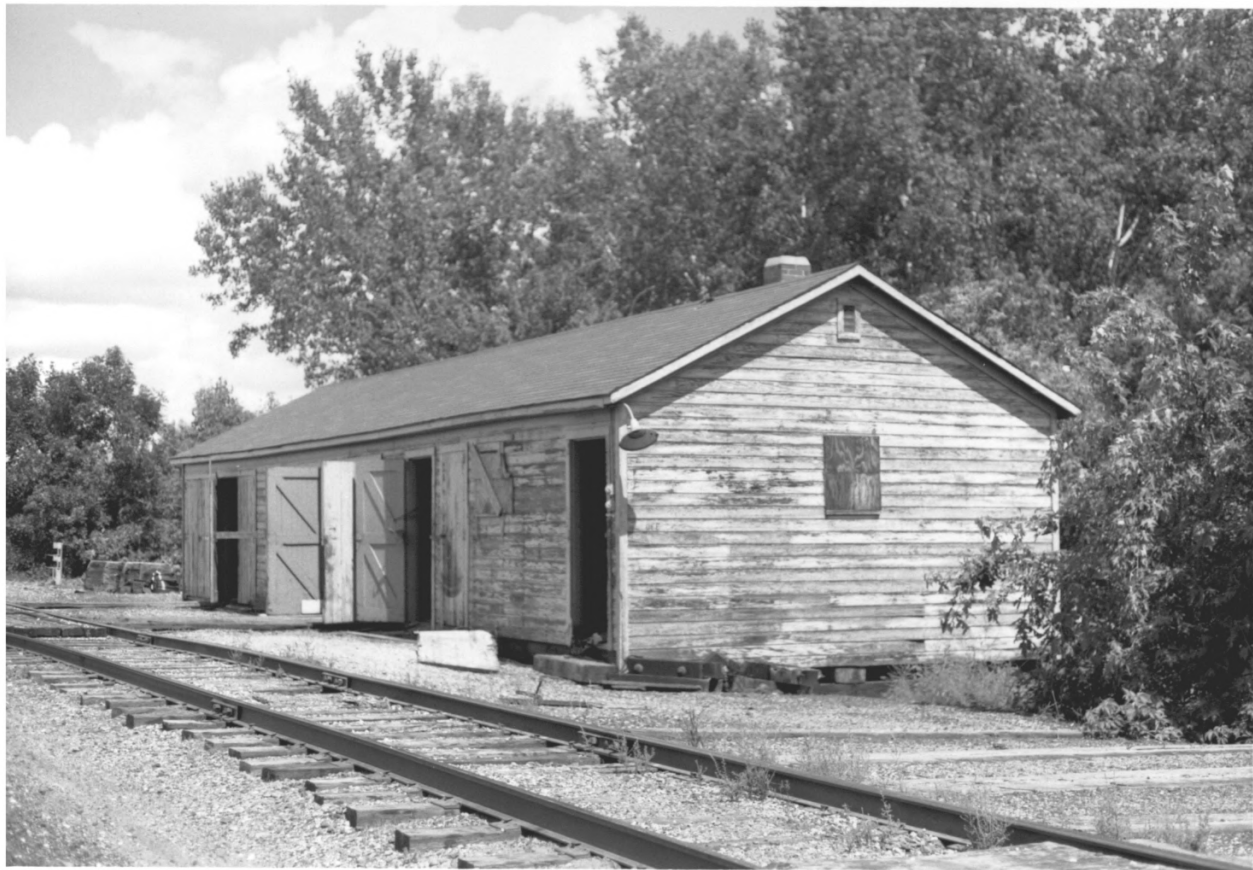

16

IC Electrician's Shop (R) & Storage Shed (L)
SE of S. 5th & W. Beech Sts.
Illinois Central Railroad Yard
Cherokee, Iowa

T.A. Cunniff

Aug. 14, 1989

State Historical Soc. of Iowa
Looking SW

K. J

IC Tool House