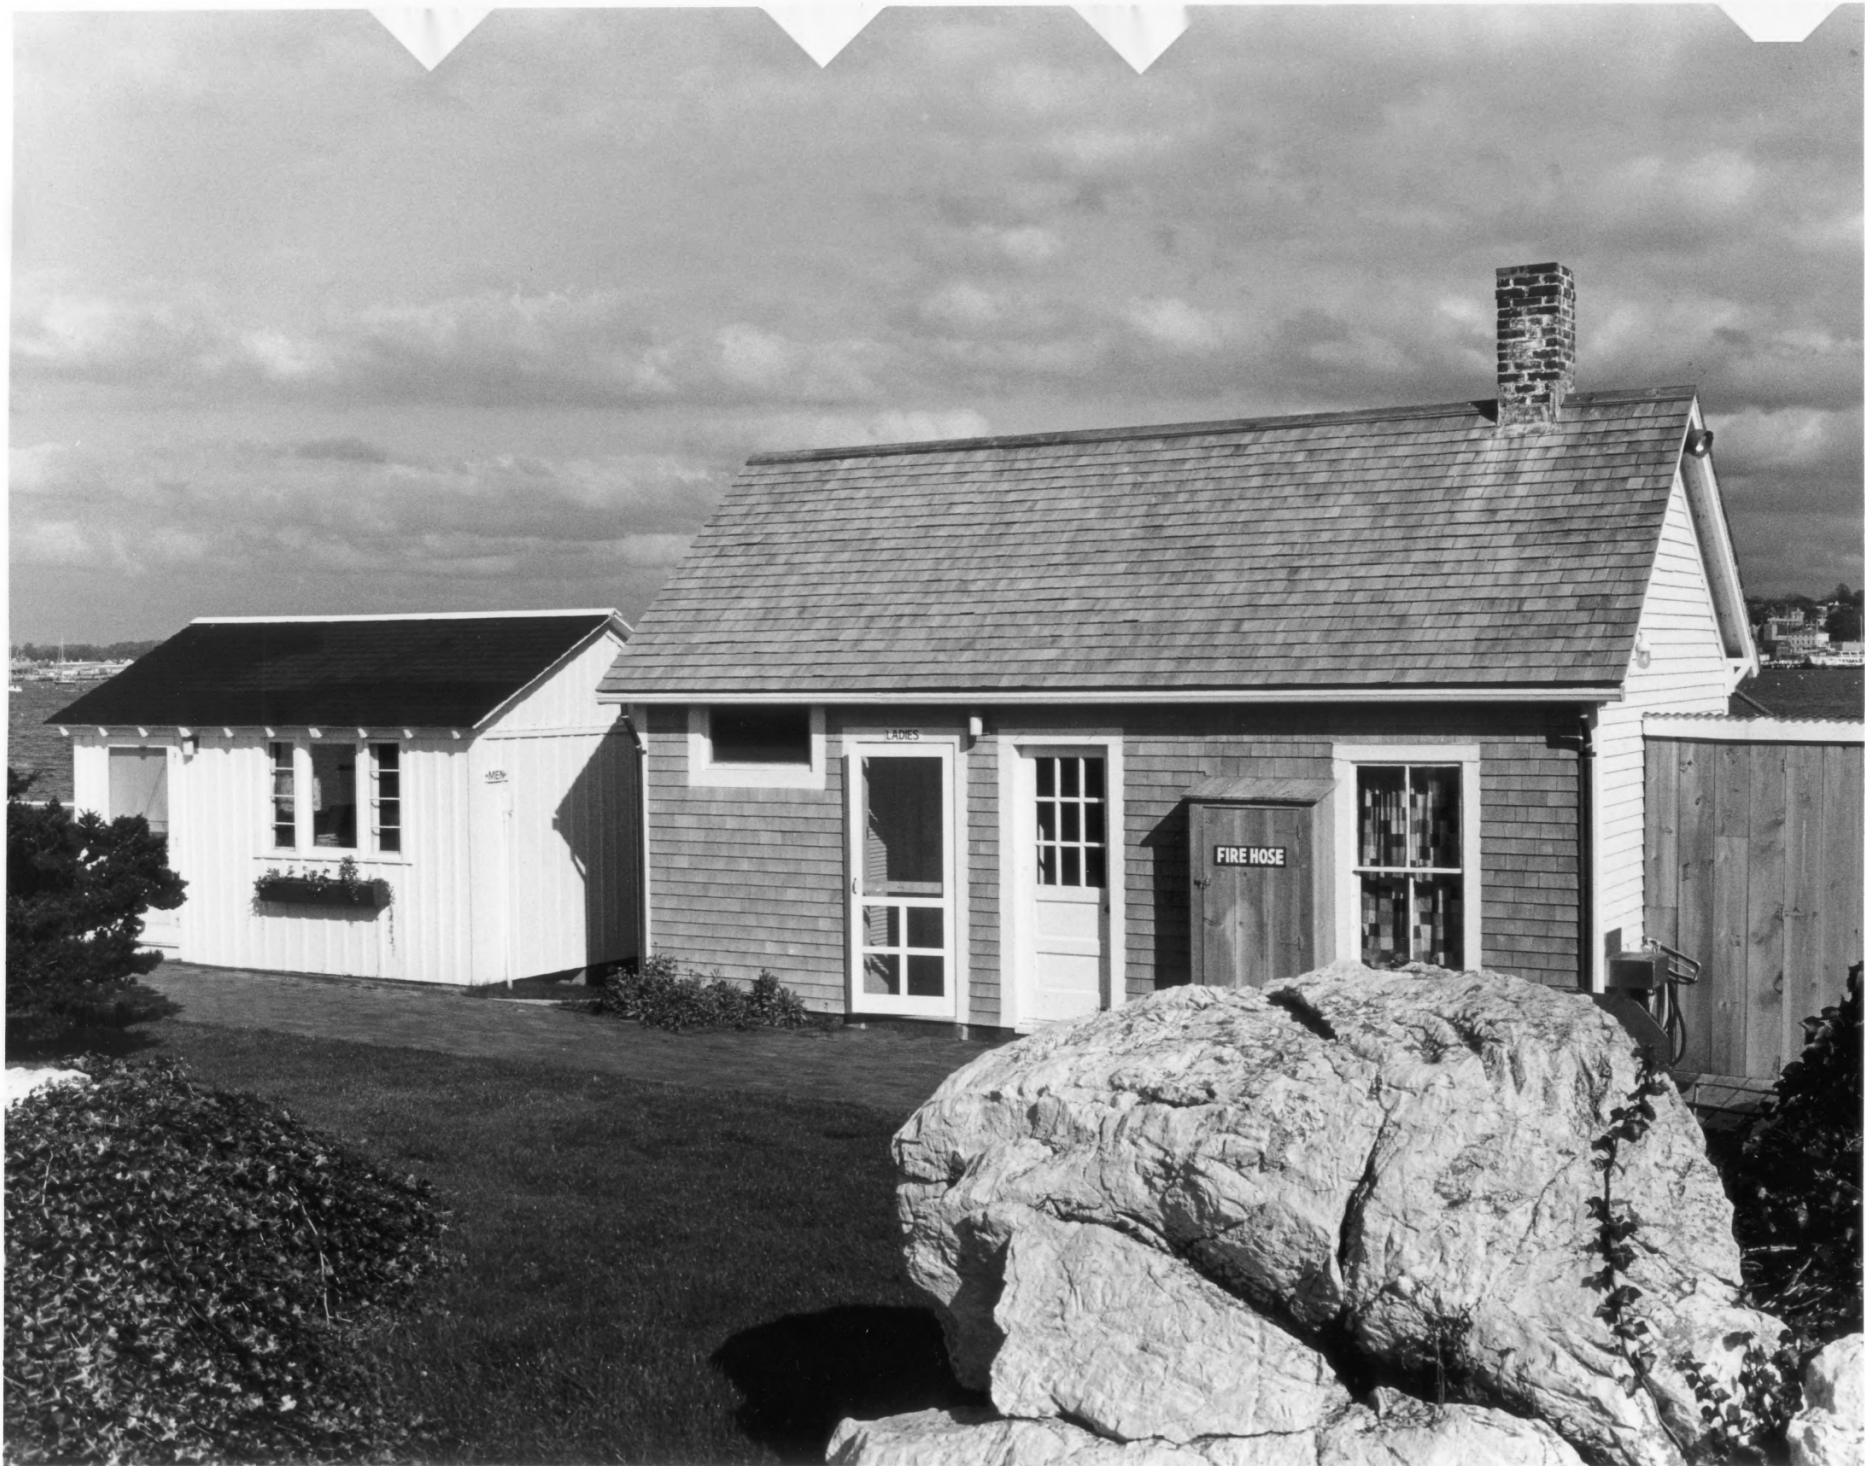

IDA LEWIS ROCK LIGHTHOUSE  
Lime Rock  
Newport, RI

Photographer: Eugene Wick York  
Date: October 1984  
Negative filed at: Rhode Island Historical  
Preservation Commission

View: Keeper's dwelling; south and west sides.

Photo #15

IDA LEWIS ROCK LIGHTHOUSE  
Lime Rock  
Newport, RI

Photographer: Eugene Wick York  
Date: October 1984  
Negative filed at: Rhode Island Historical  
Preservation Commission

View: Keeper's dwelling and outbuildings, south  
and east sides.

Photo #16

F16 6

IDA LEWIS ROCK LIGHTHOUSE  
Lime Rock  
Newport, RI

Photographer: Eugene Wick York  
Date: October 1984  
Negative filed at: Rhode Island Historical  
Preservation Commission

View: Outbuildings, west side.