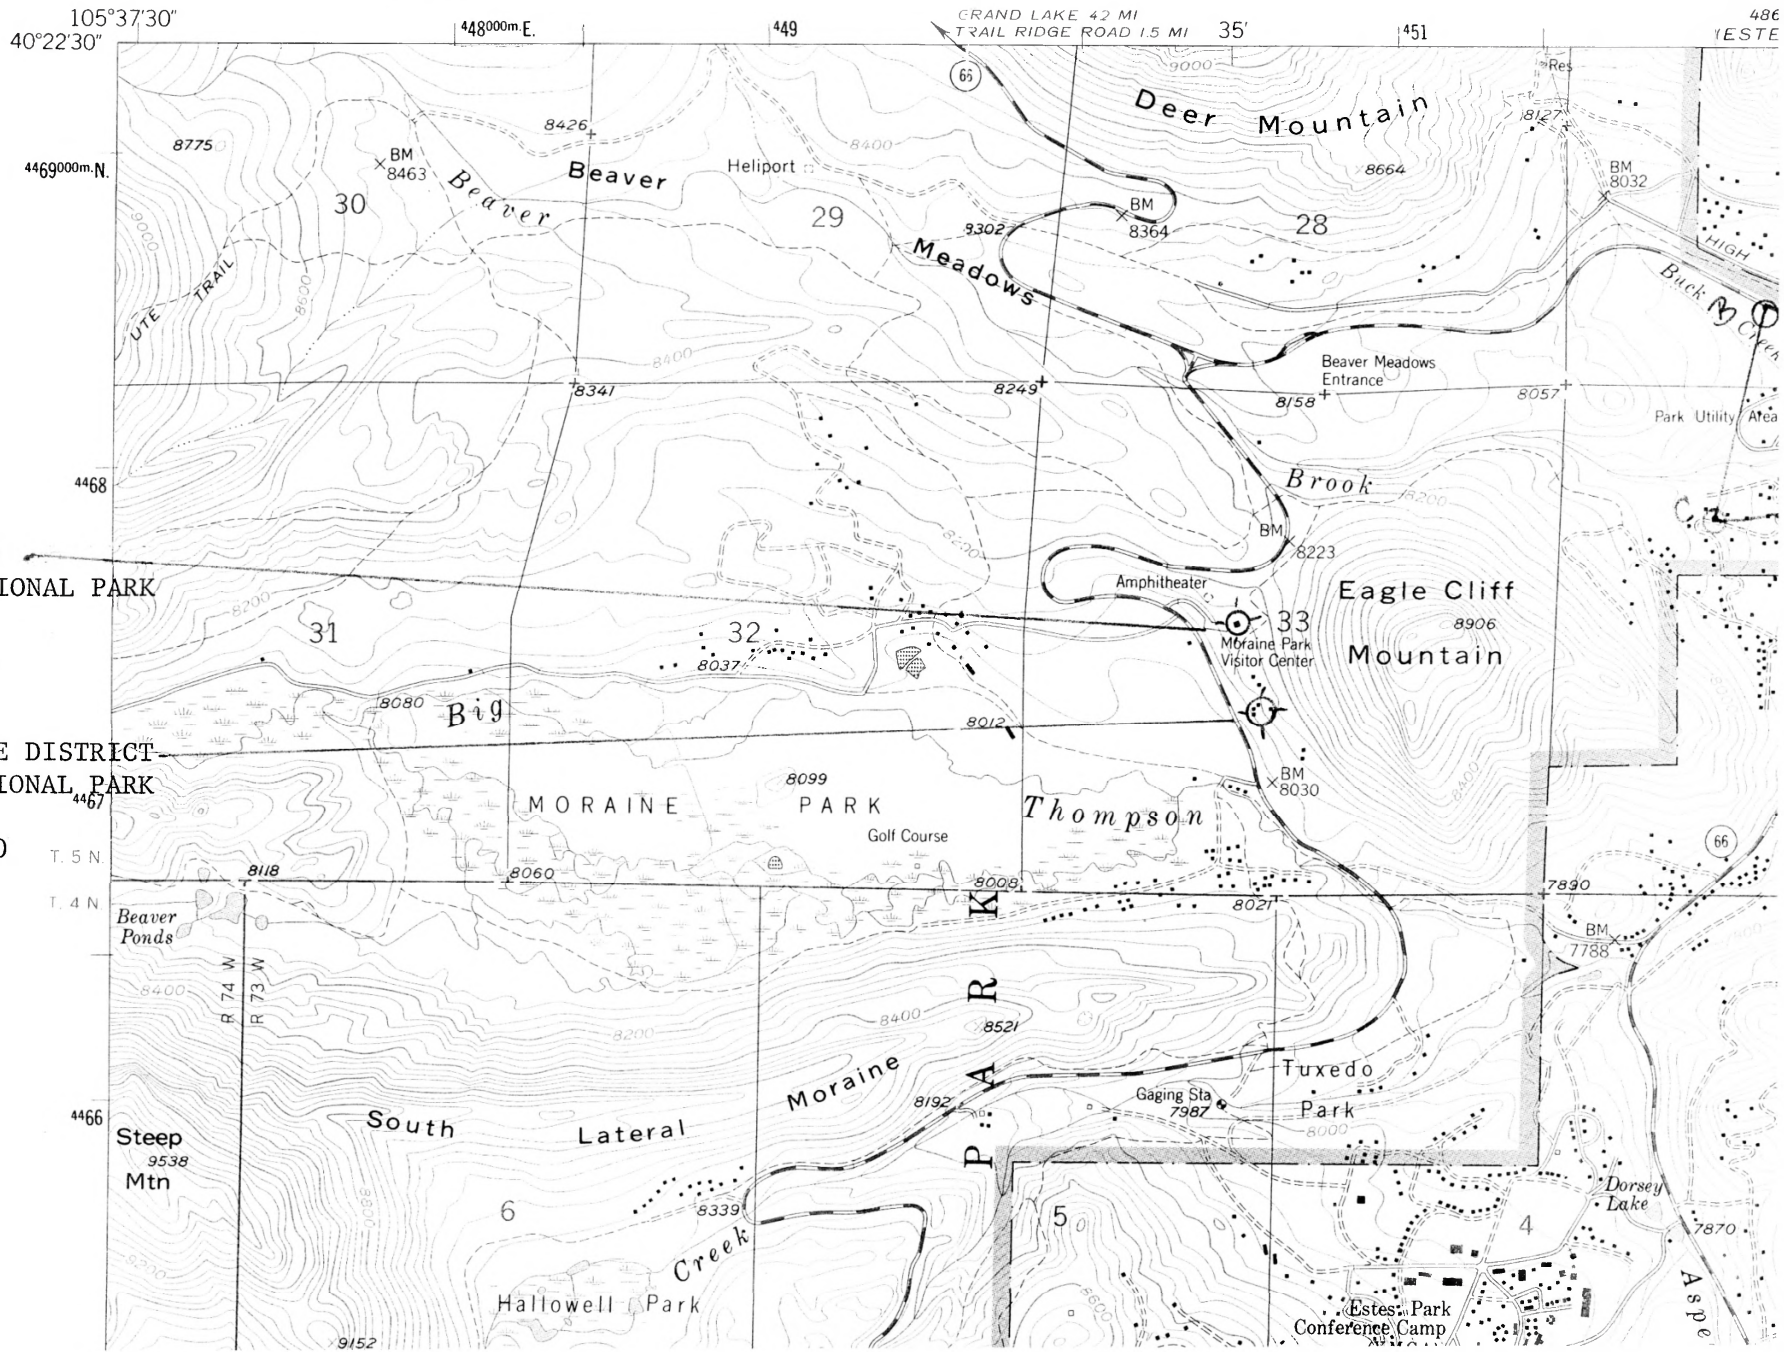

PROPERTY OF THE NATIONAL REGISTER

10.8,76

Larimer Co., Colorado
Moraine Lodge, # 1
Looking northwest to the
Moraine Lodge, right. Other
buildings of the resort are
seen center and left.

ca 1925

PROPERTY OF THE NATIONAL REGISTER

Moraine Lodge, #2
10.8.76 Looking northeast to the
Moraine Park Visitor Center
Larimer Co., Colorado

UNITED STATES
DEPARTMENT OF THE INTERIOR
GEOLOGICAL SURVEY

4864 NW
(TRAIL RIDGE)

MORaine LODGE (217)
ROCKY MOUNTAIN NATIONAL PARK
UTM:
13/450500/4467500

WILLIAM ALLEN WHITE DISTRICT
ROCKY MOUNTAIN NATIONAL PARK
UTM:
13/450550/4467250