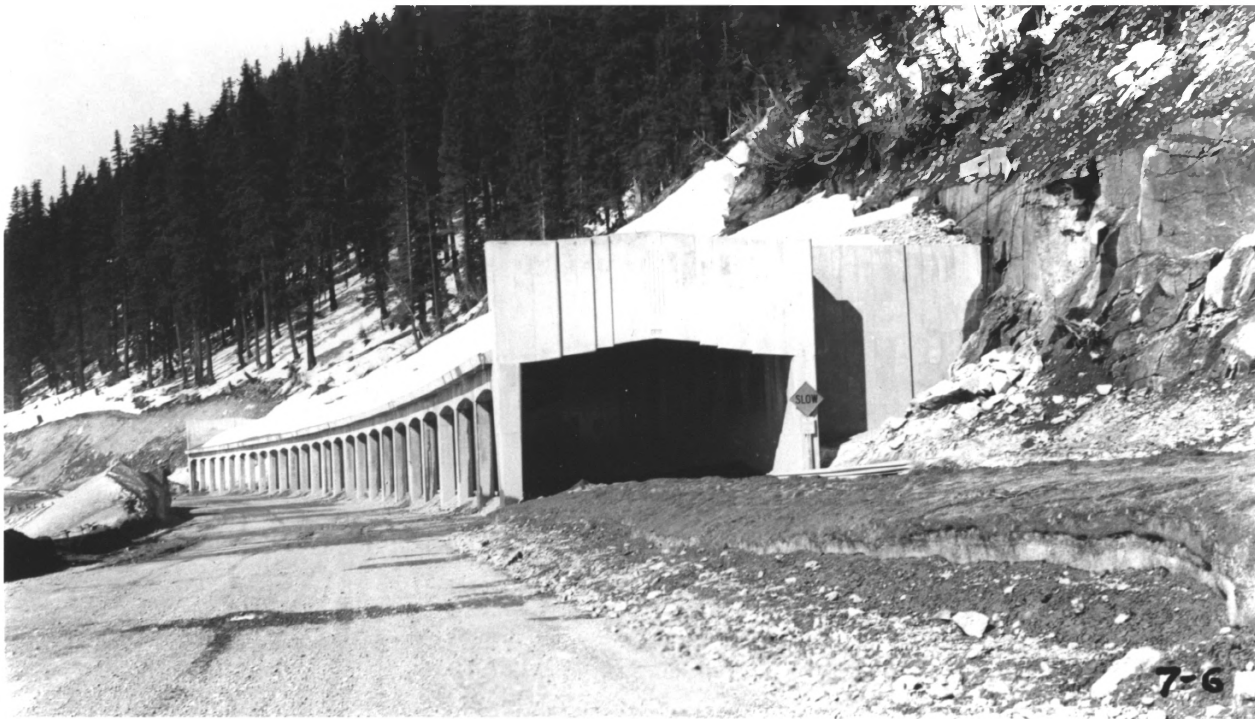

Lake Keechelus Snowshed Bridge 1)

WSDOT Bridge No. 90-110N

Easton (vicinity), Washington

Photographer: Wash. State Dept. of Transportation,
14 March 1951

Wash. State Dept. of Transportation, Bridge
Condition Unit, Olympia, WA
Looking NE

Kittitas Co. WA

7-6

Lake Keechelus Snowshed Bridge

WS DOT Bridge No. 90110 N

Easton (vicinity), Washington

Photographer: Wash. State Dept. of Transportation

3 April 1951

Washington State Dept. of Transportation,

Bridge Condition Unit, Olympia, Washington

Looking NW

Kittitas Co. WA

Kittitas Co. WA

Lake Keechelus Snowshed Bridge
I-90 View From West

September 1994

Photographer: Lawrence M. Jacobson

Kittitas Co. WA

Lake Keechelus Snowshed Bridge
I-90 View From West

September 1994

Photographer: Lawrence M. Jacobson