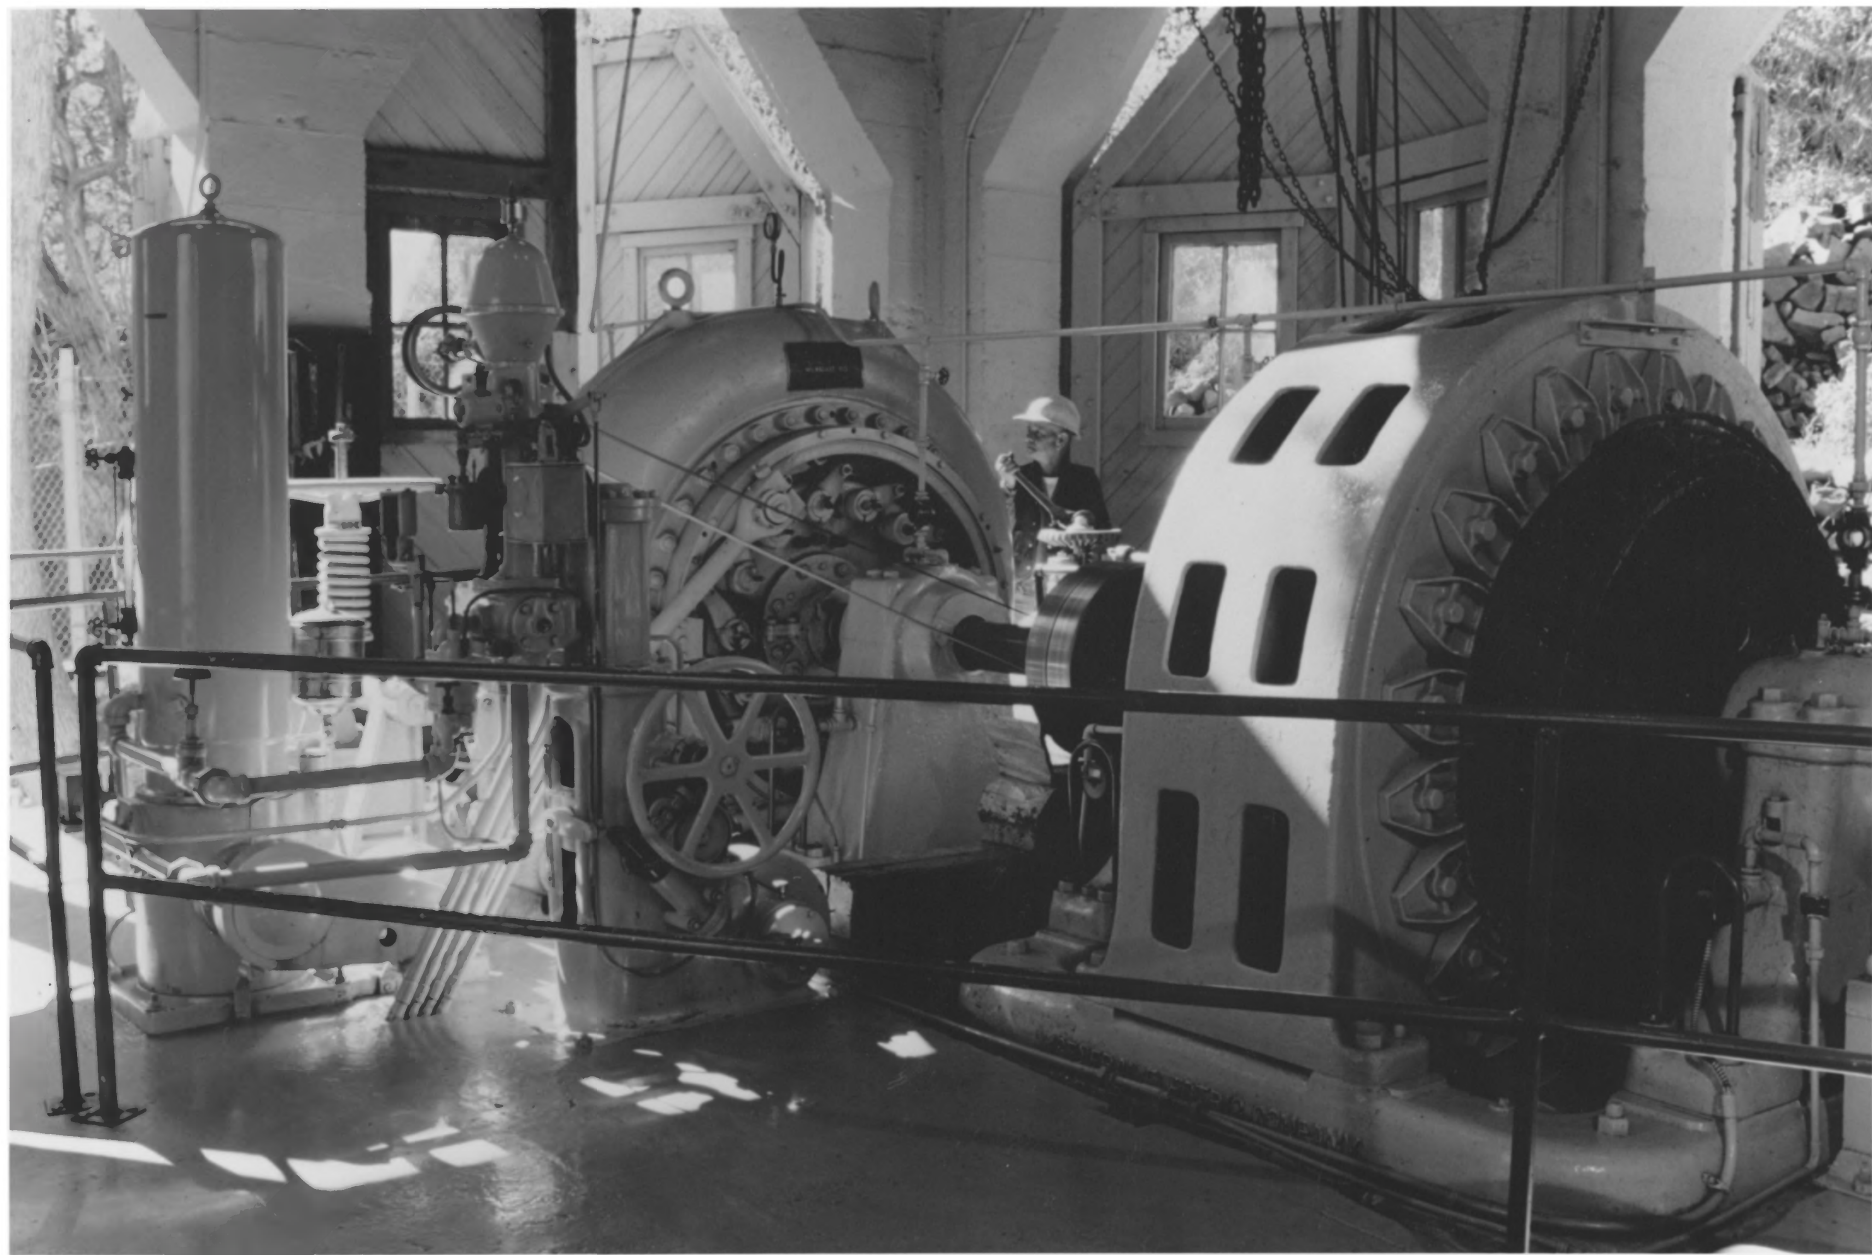

RICHARD EFFLAND JR.

MAY 1987

APS ARCHIVES

SOUTHWEST FACING VIEW OF THE
IRVING POWERHOUSE.

COMPONENT # 15

PHOTO # 6

CHILDS-IRVING HYDROELECTRIC FACILITIES
CAMP, VERDE, ARIZONA *Yanymuca*

UNKNOWN APS PHOTOGRAPHER
SINCE 1980