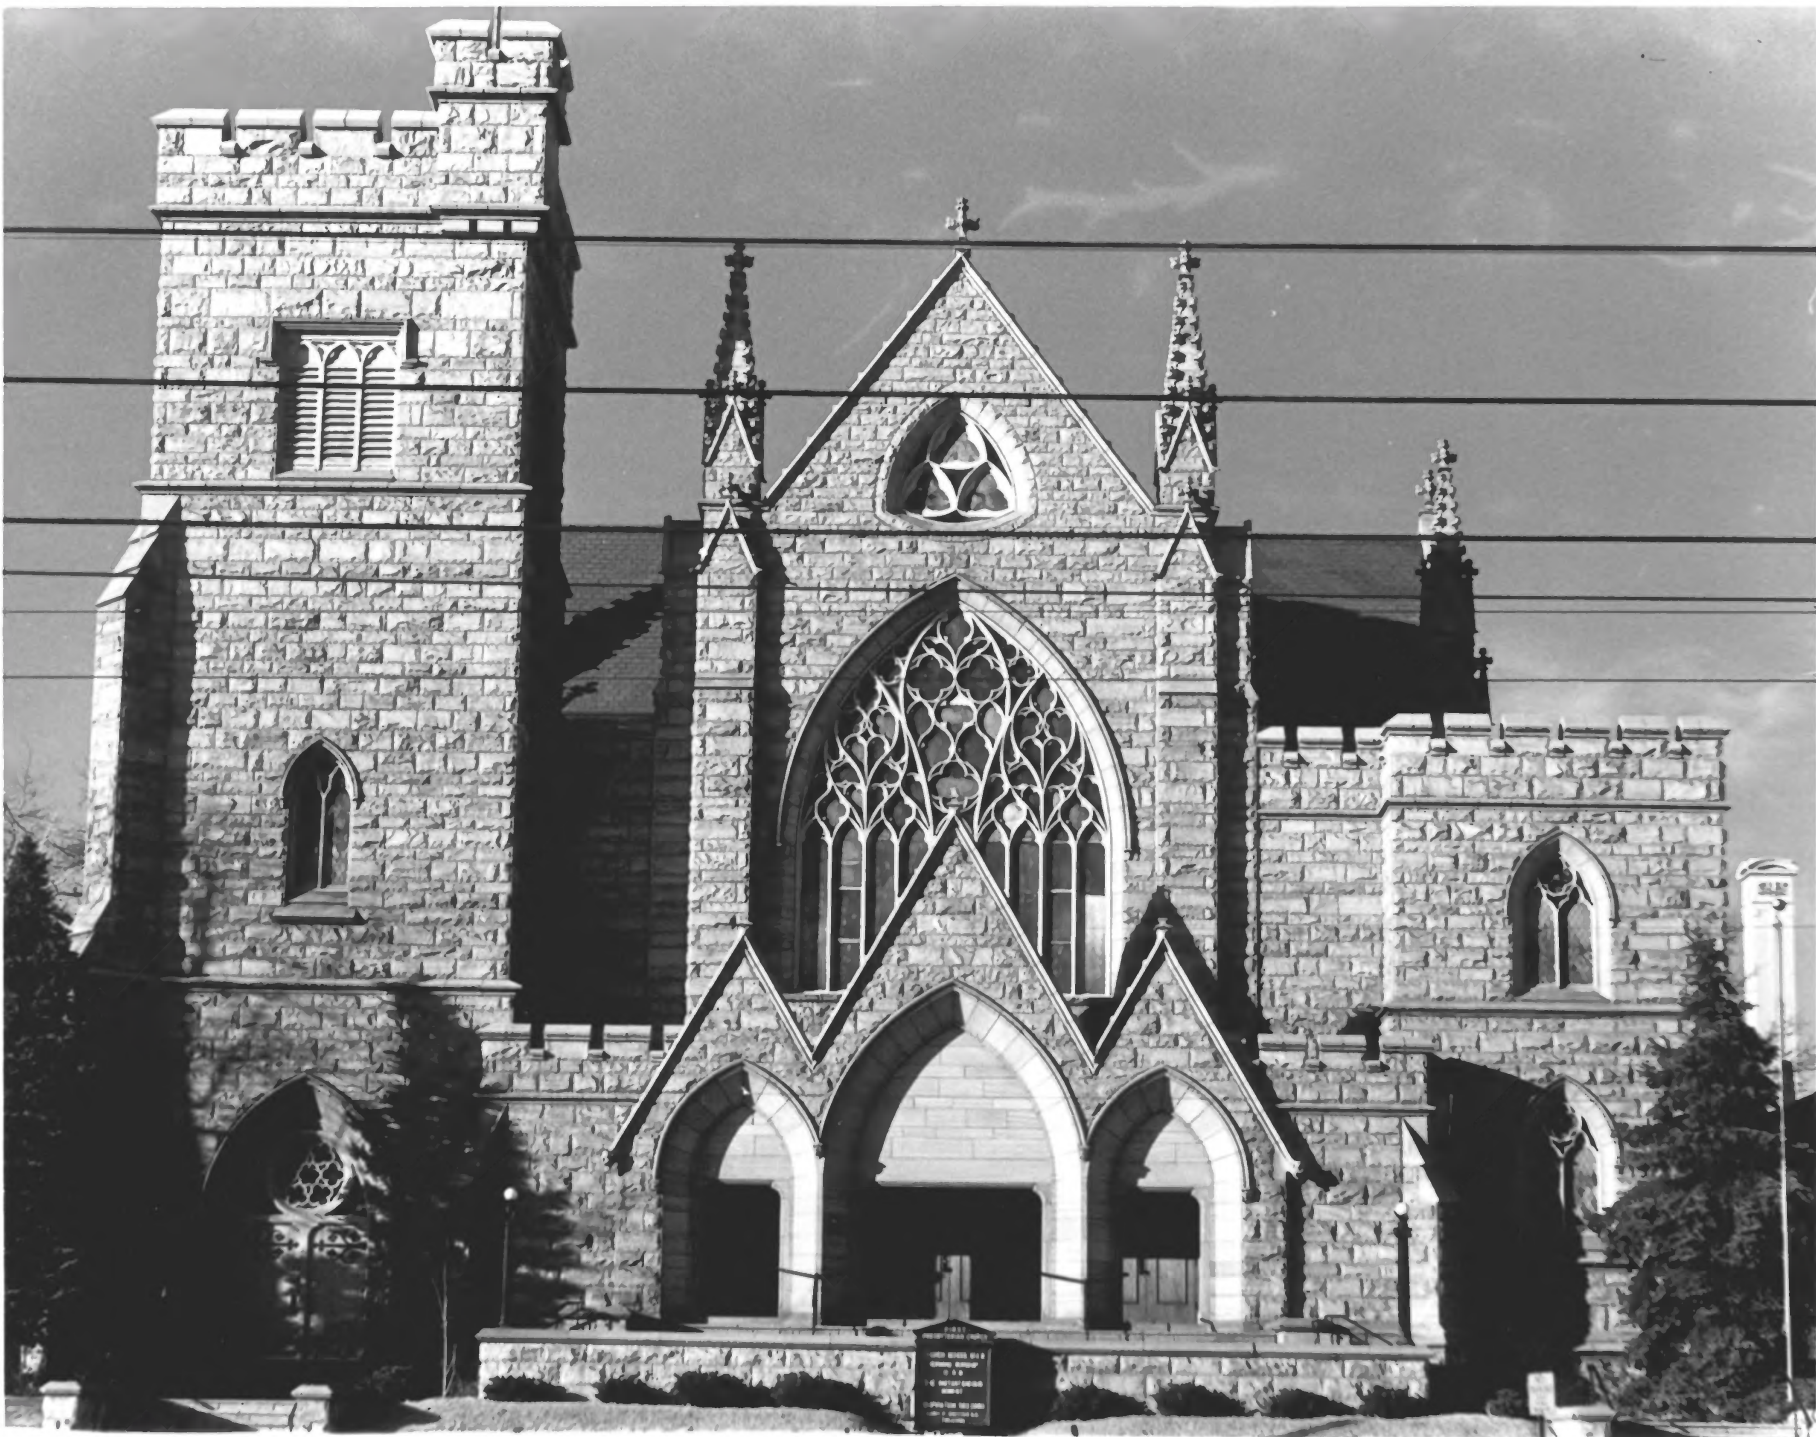

South Temple Historic District 1 of 21
Salt Lake City, Utah

Cathedral of the Madeleine
319 East South Temple
South facade

JAN 25 1980

Photographer: Jamie Chipman, July 1977
Negative filed at Historic Utah Inc.

South Temple Historic District 2 of 21
Salt Lake City, Utah

First Presbyterian Church
12 C Street
South facade

JAN 23 1980

Photographer: Jamie Chipman, July 1977
Negative filed at Historic Utah Inc.

L. D. S. BUSINESS COLLEGE

South Temple Historic District . 4 of 21
Salt Lake City, Utah

David Keith Residence
529 East South Temple
South facade

JAN 23 1980

Photographer: Jamie Chipman, July 1977
Negative filed at Historic Utah Inc.