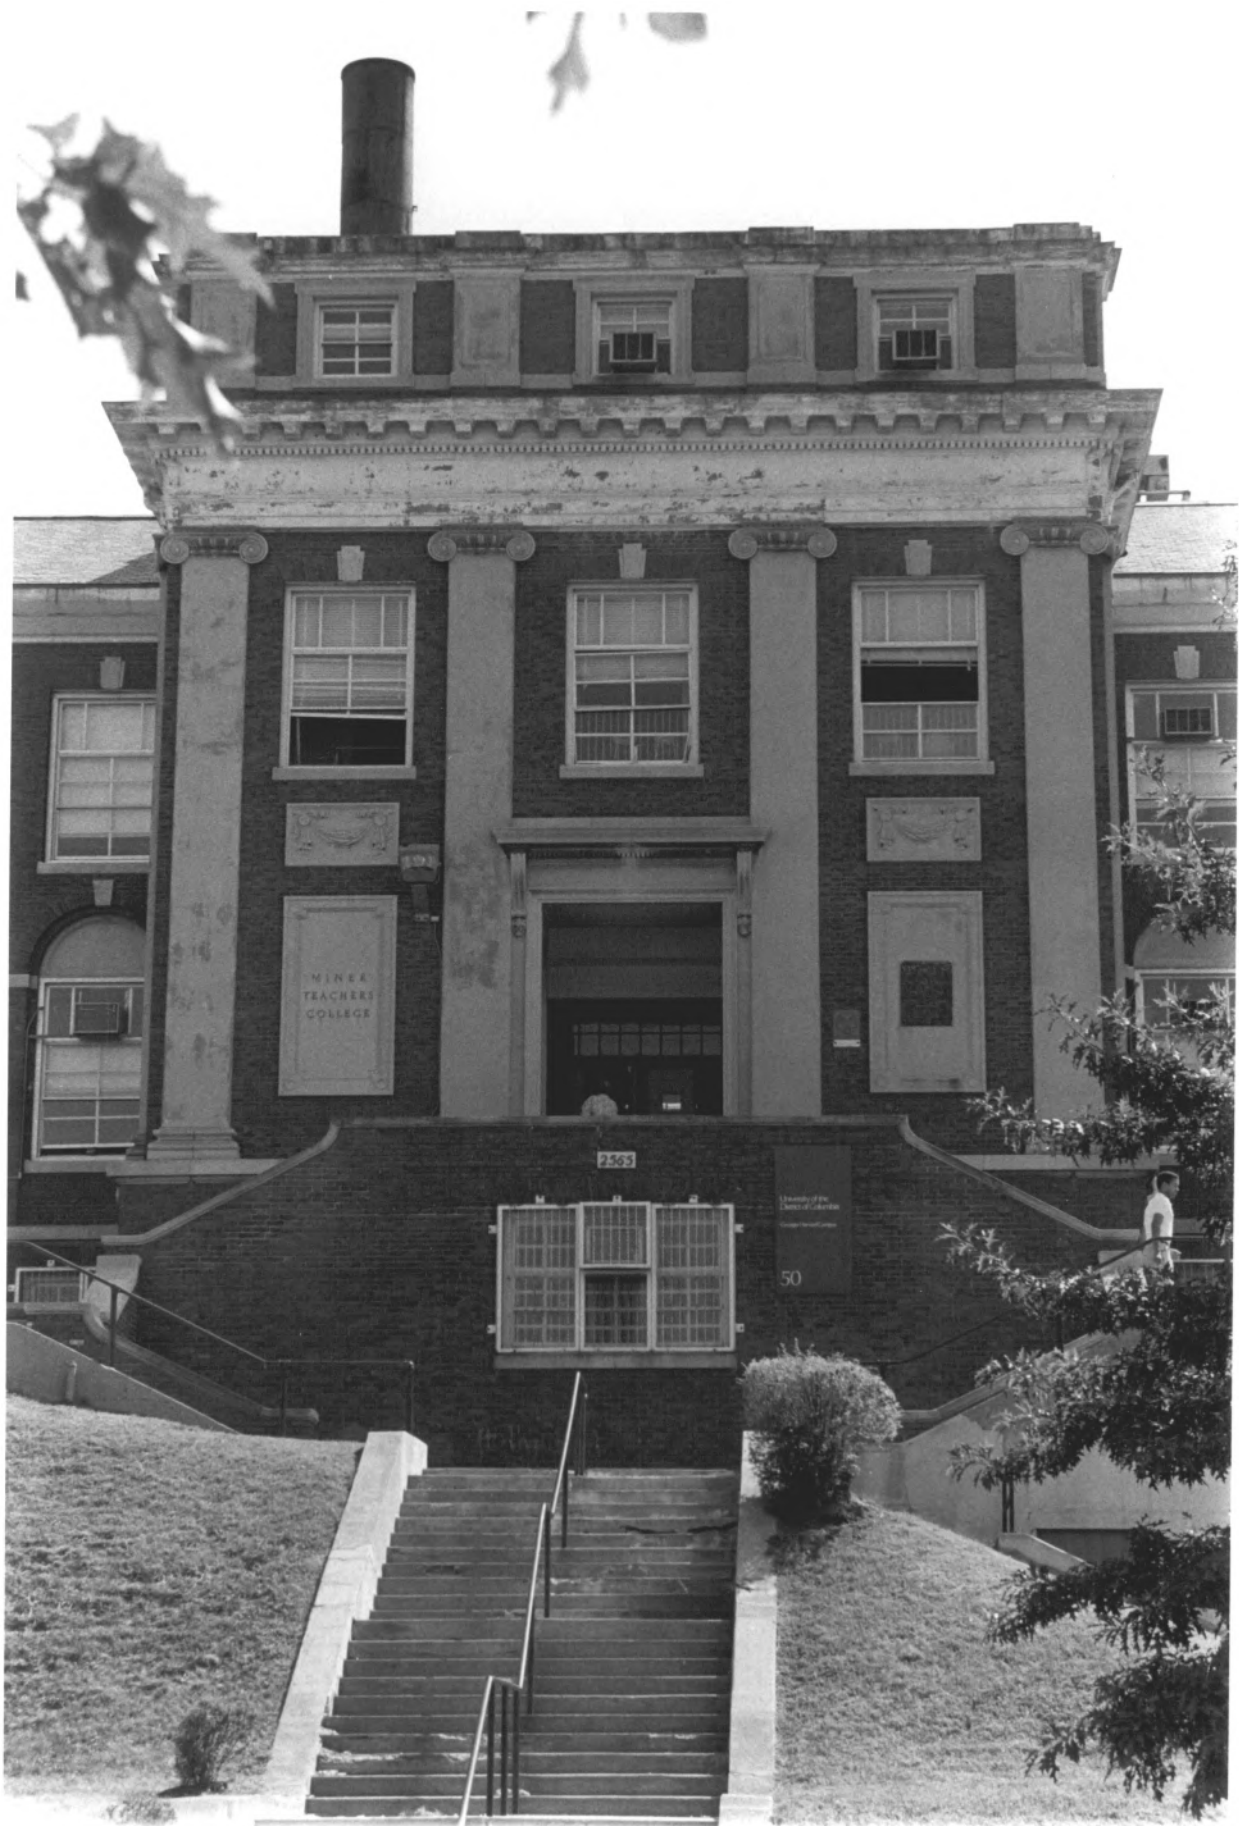

MINER BUILDING  
WASHINGTON D.C.

Leon Gurley

9/89

Office of Public Affairs

Univ. of the District of Columbia, Washington D.C.

Main Facade (east)

Photo 01E

MINER BUILDING  
WASHINGTON D.C.