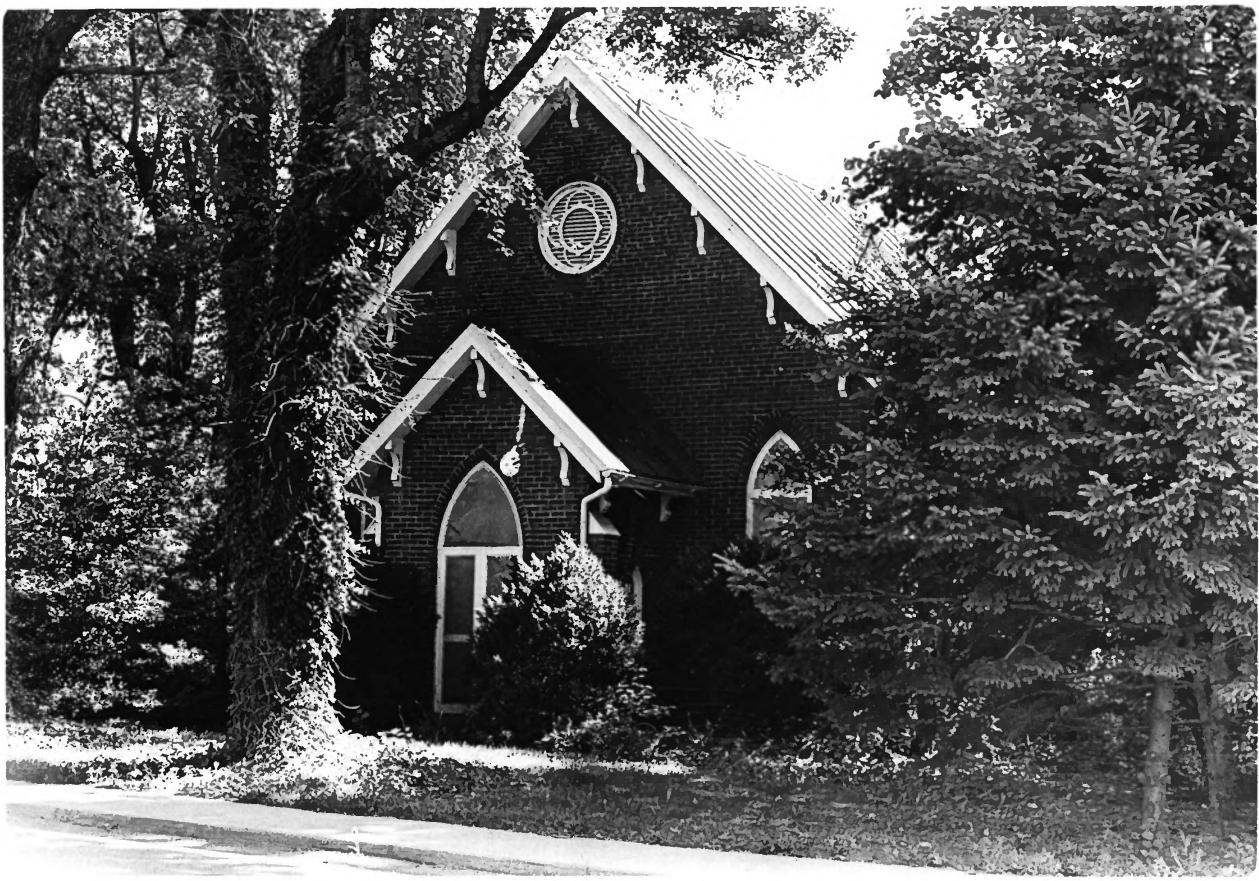

Photo: Cherilyn Widell

Neg: Maryland Historical Trust, Annapolis, MD

Emily Driscoll House, #27, west elevation

22/30

FEB 26 1982

Buckeystown Historic District

Frederick County, Maryland

July 1978