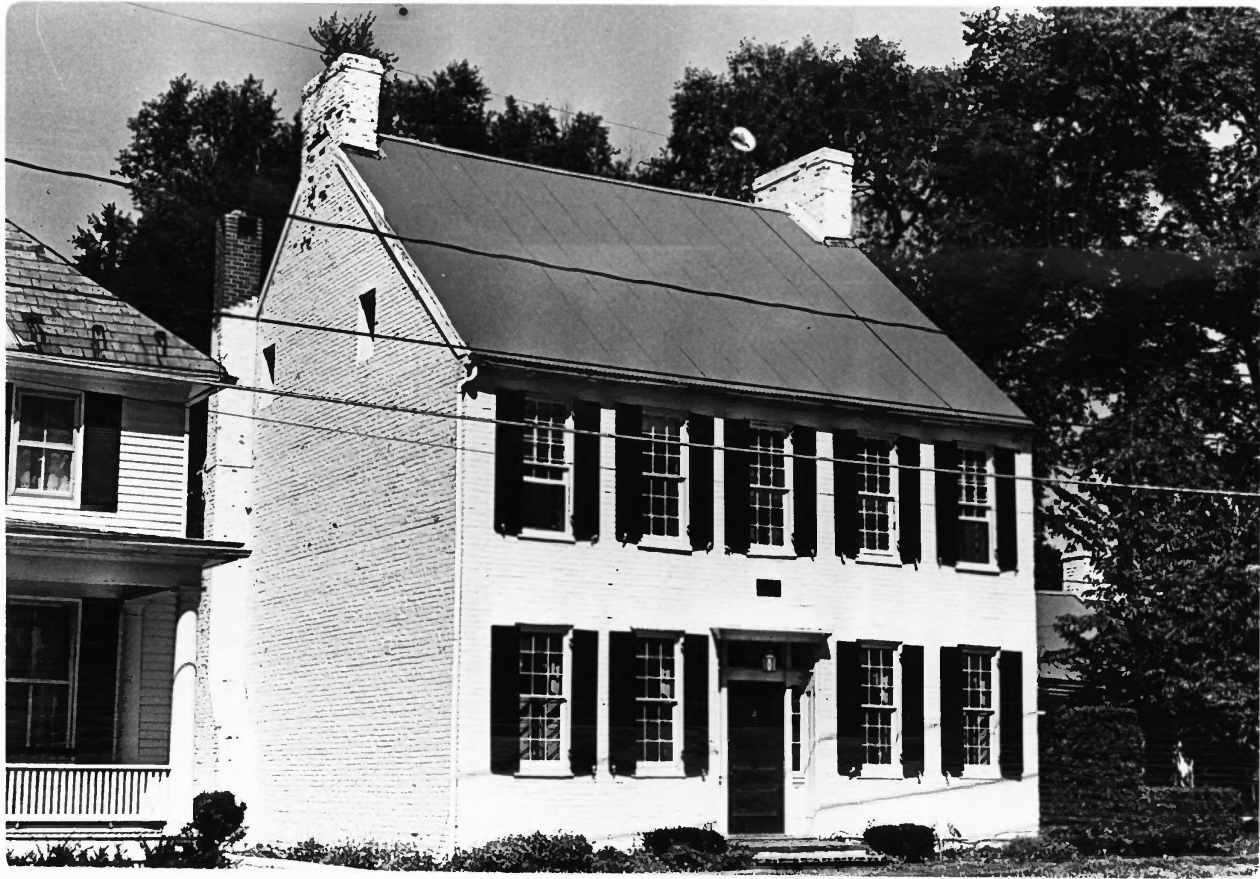

BUCKEYSTOWN VOL. FIRE AND RESCUE SQUAD

Buckeystown Historic District

Frederick County, Maryland

August 1980

Photo: Cherilyn Widell

Neg: Maryland Historical Trust, Annapolis, MD

Buckeystown Volunteer Fire and Rescue Squad

Building, west side of Rt. 85

6/30

FEB 26 1982

Buckeystown Historic District

Frederick County, Maryland

July 1978

Photo: Cherilyn Widell

Neg: Maryland Historical Trust, Annapolis, MD

Philip Sinstock House, east elevation

7/30

FEB 26 1982

Buckeystown Historic District

Frederick County, Maryland

July 1978

Photo: Cherilyn Widell

Neg: Maryland Historical Trust, Annapolis, MD