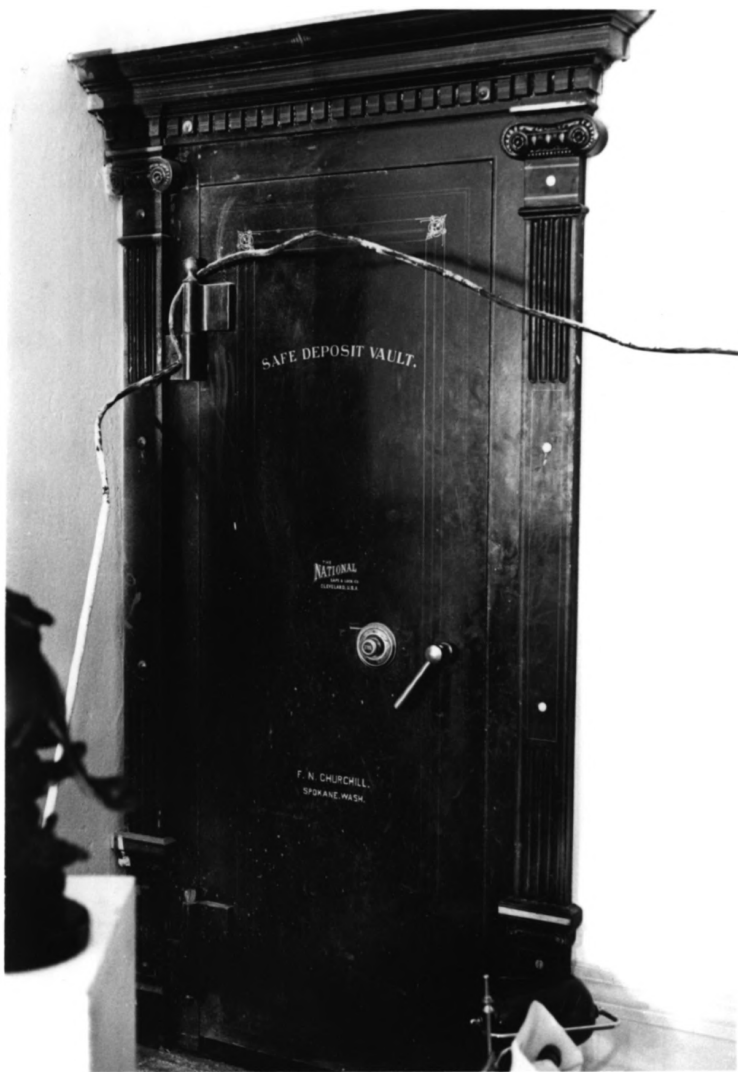

SAFE DEPOSIT VAULT.

THE NATIONAL
SAFE & LOCK CO.
CHICAGO, ILL.

F. N. CHURCHILL,
SPOKANE, WASH.