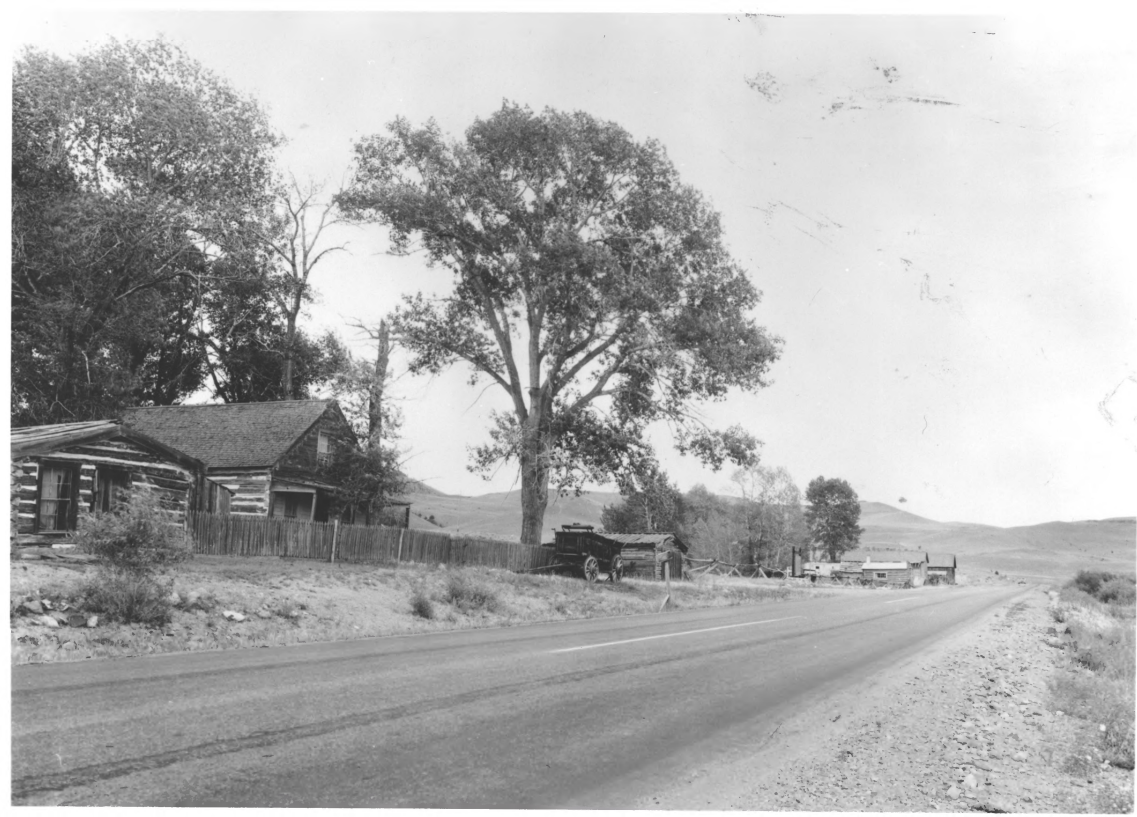

FINNEY HOUSE
NEVADA CITY
MADISON CO, MT

PRINY, SE ELEVATION

C JUSTO, MT SHPO
AUGUST 2001

= Ghost town of Nevada City, Montana, located in Alder Gulch, west view. Aug. 1954 950-151

R.H. Mattison, National Park Service - Photographer