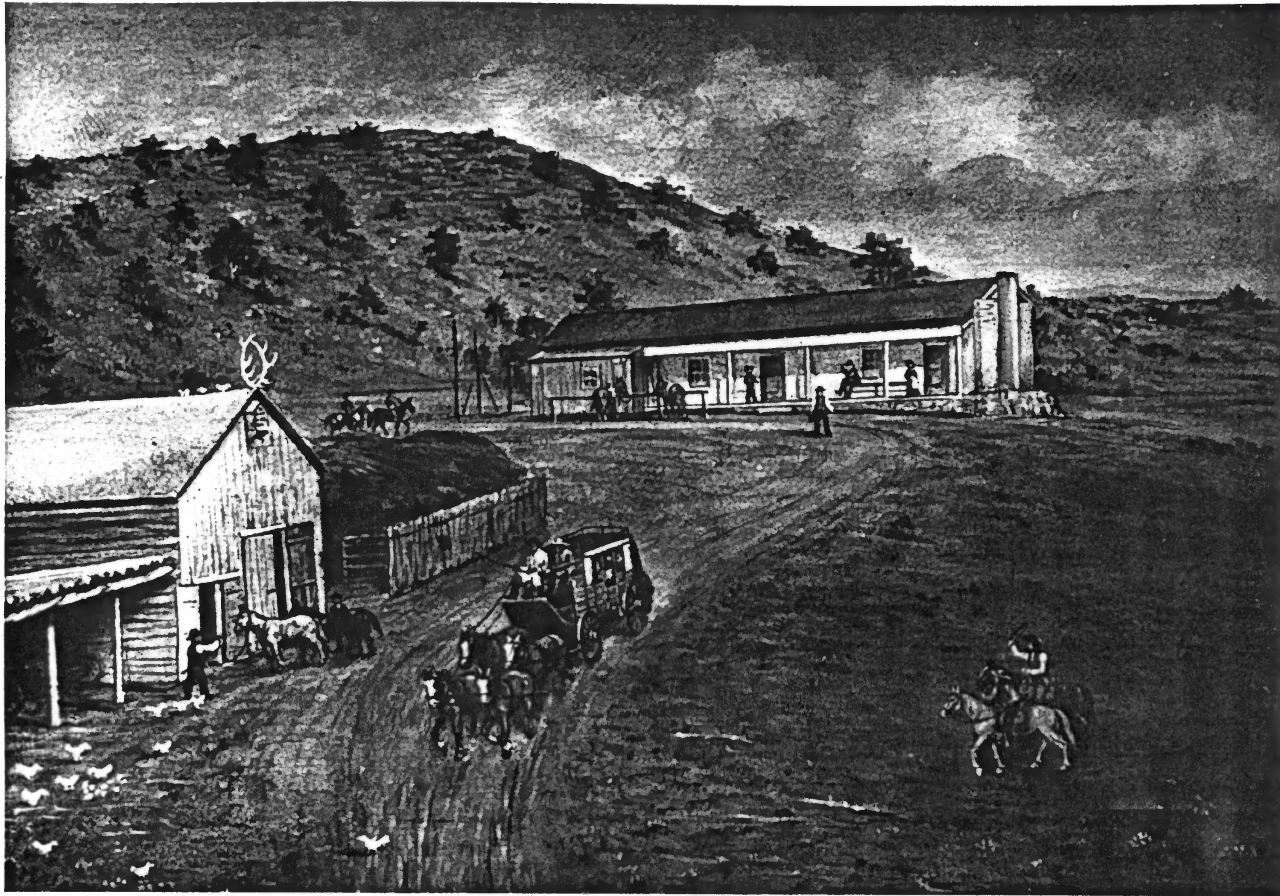

Virginia Dale Stage Station
Larimer County, CO

Photo 1

Photographer: William Henry Jackson
Negative No. F-2147, F-19, 911
Colorado Historical Society, Denver, CO
Date: October 28, 1870

Page 2

VA. DALE STAGE

CO.

Virginia Dale Stage Station
Larimer County, CO

Photo 2

From painting by William Henry Jackson
Date: unknown
Negative No. F-4789, Colorado Historical
Society, Denver, CO

Page 2

VA DALE STAGE
CO.

Virginia Dale Stage Station
Larimer County, CO

Photo 3

Gloria Mills

May 1985

Negative: Colorado Historical
Society, Denver, CO

View: looking northeast

Virginia Dale Stage Station
Larimer County, CO

Photo 4

Gloria Mills

May 1985

Negative: Colorado Historical
Society, Denver, CO

View: looking northwest

Virginia Dale Stage Station
Larimer County, CO

Photo 5

Gloria Mills

May 1985

Negative: Colorado Historical
Society, Denver, CO