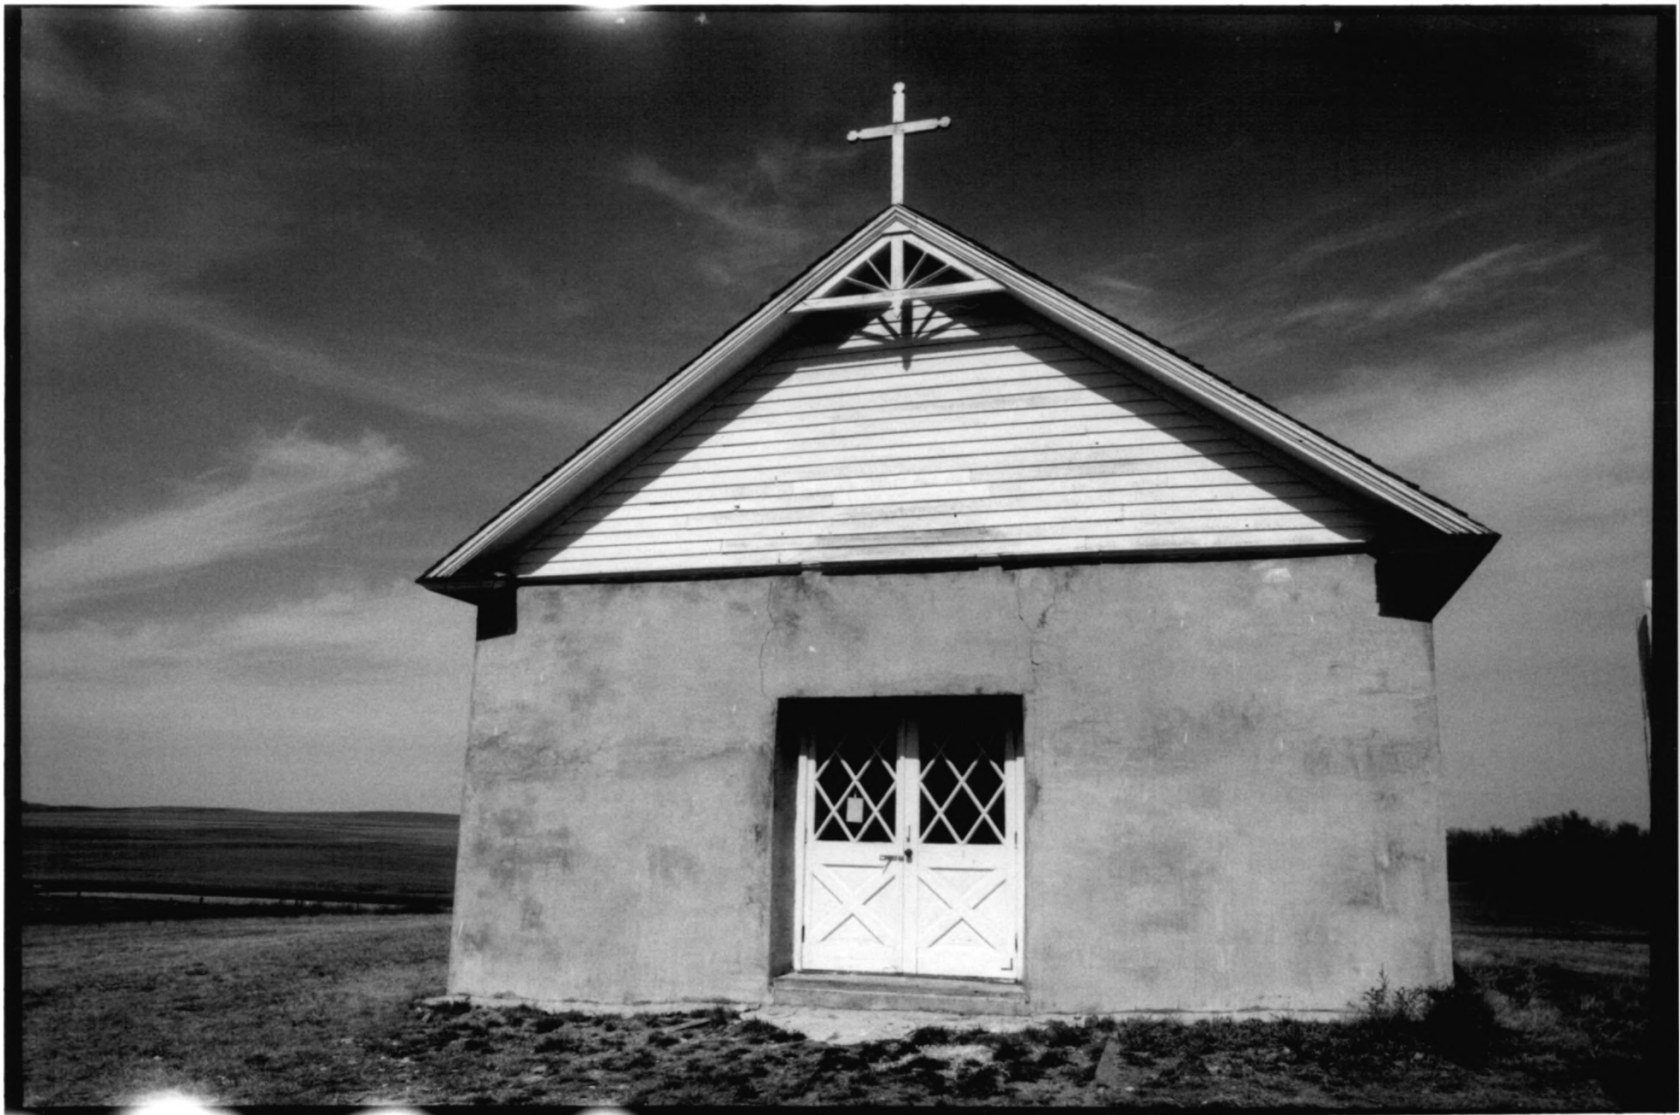

Evangelisch Lutherischen
Hoffnungsgemeinde
1898 1956
EVANGELICAL LUTHERAN
HOPE CONGREGATION

HOPE LUTHERAN CHURCH

GRANT COUNTY, NORTH DAKOTA

LAUREN MCCROSKEY

APRIL 1991

STATE HISTORICAL SOCIETY OF ND

FACING NW

#1

HOPE LUTHERAN CHURCH
GRANT COUNTY, NORTH DAKOTA
LAUREN MCCROSKEY

APRIL 1991

STATE HISTORICAL SOCIETY OF ND
FACING NORTH

#2

HOPE LUTHERAN CHURCH

GRANT COUNTY, NORTH DAKOTA

LAUREN MCCROSKEY

APRIL 1991

STATE HISTORICAL SOCIETY OF ND

FACING SE

#3

HOPE LUTHERAN CHURCH

GRANT COUNTY, NORTH DAKOTA

LAUREN MCCROSKEY

APRIL 1991

FACING NW

#5

HOPE LUTHERAN CHURCH

GRANT COUNTY, NORTH DAKOTA

LAUREN MCCROSKEY

APRIL 1991

STATE HISTORICAL SOCIETY OF ND

FACING NORTH