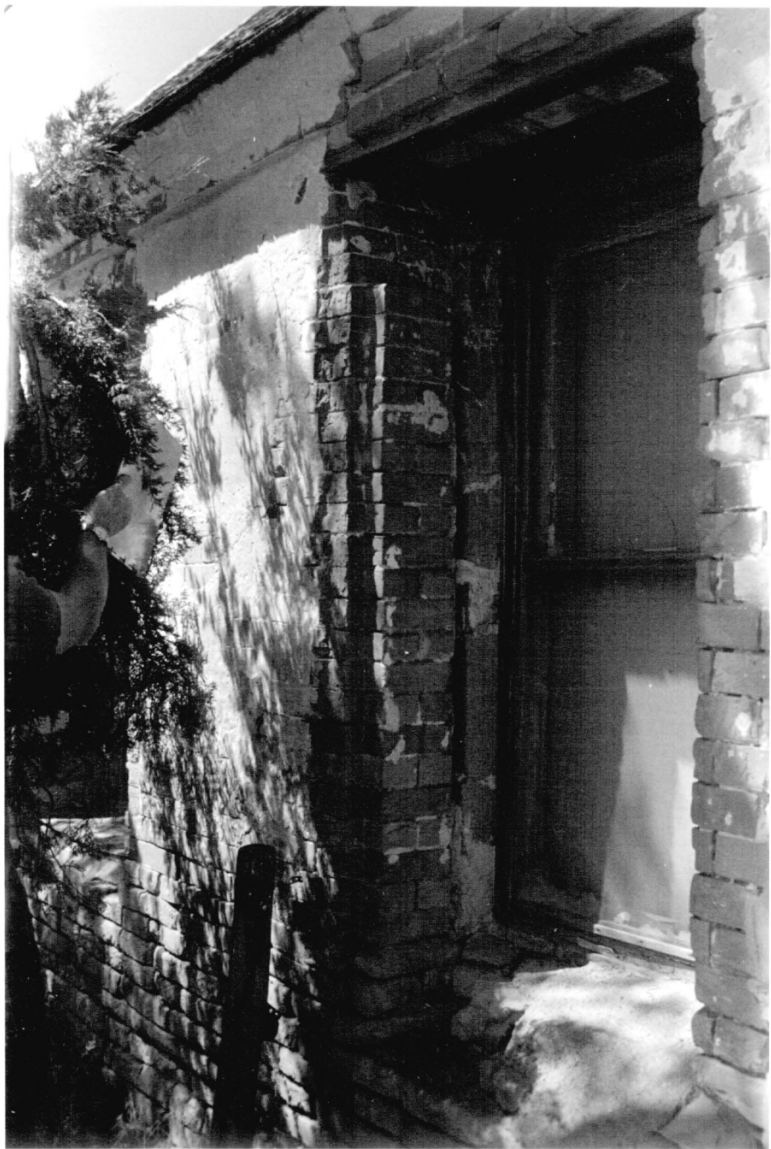

Photo # 3 of 4

Josef and Anna Beran Bruke house
Valley County, Nebraska

NeABS # V900-18

D. Murphy Photograph, August 1987
Nebraska State Historical Society (8708/1:29)

View of the west side of the house,
looking southeast.