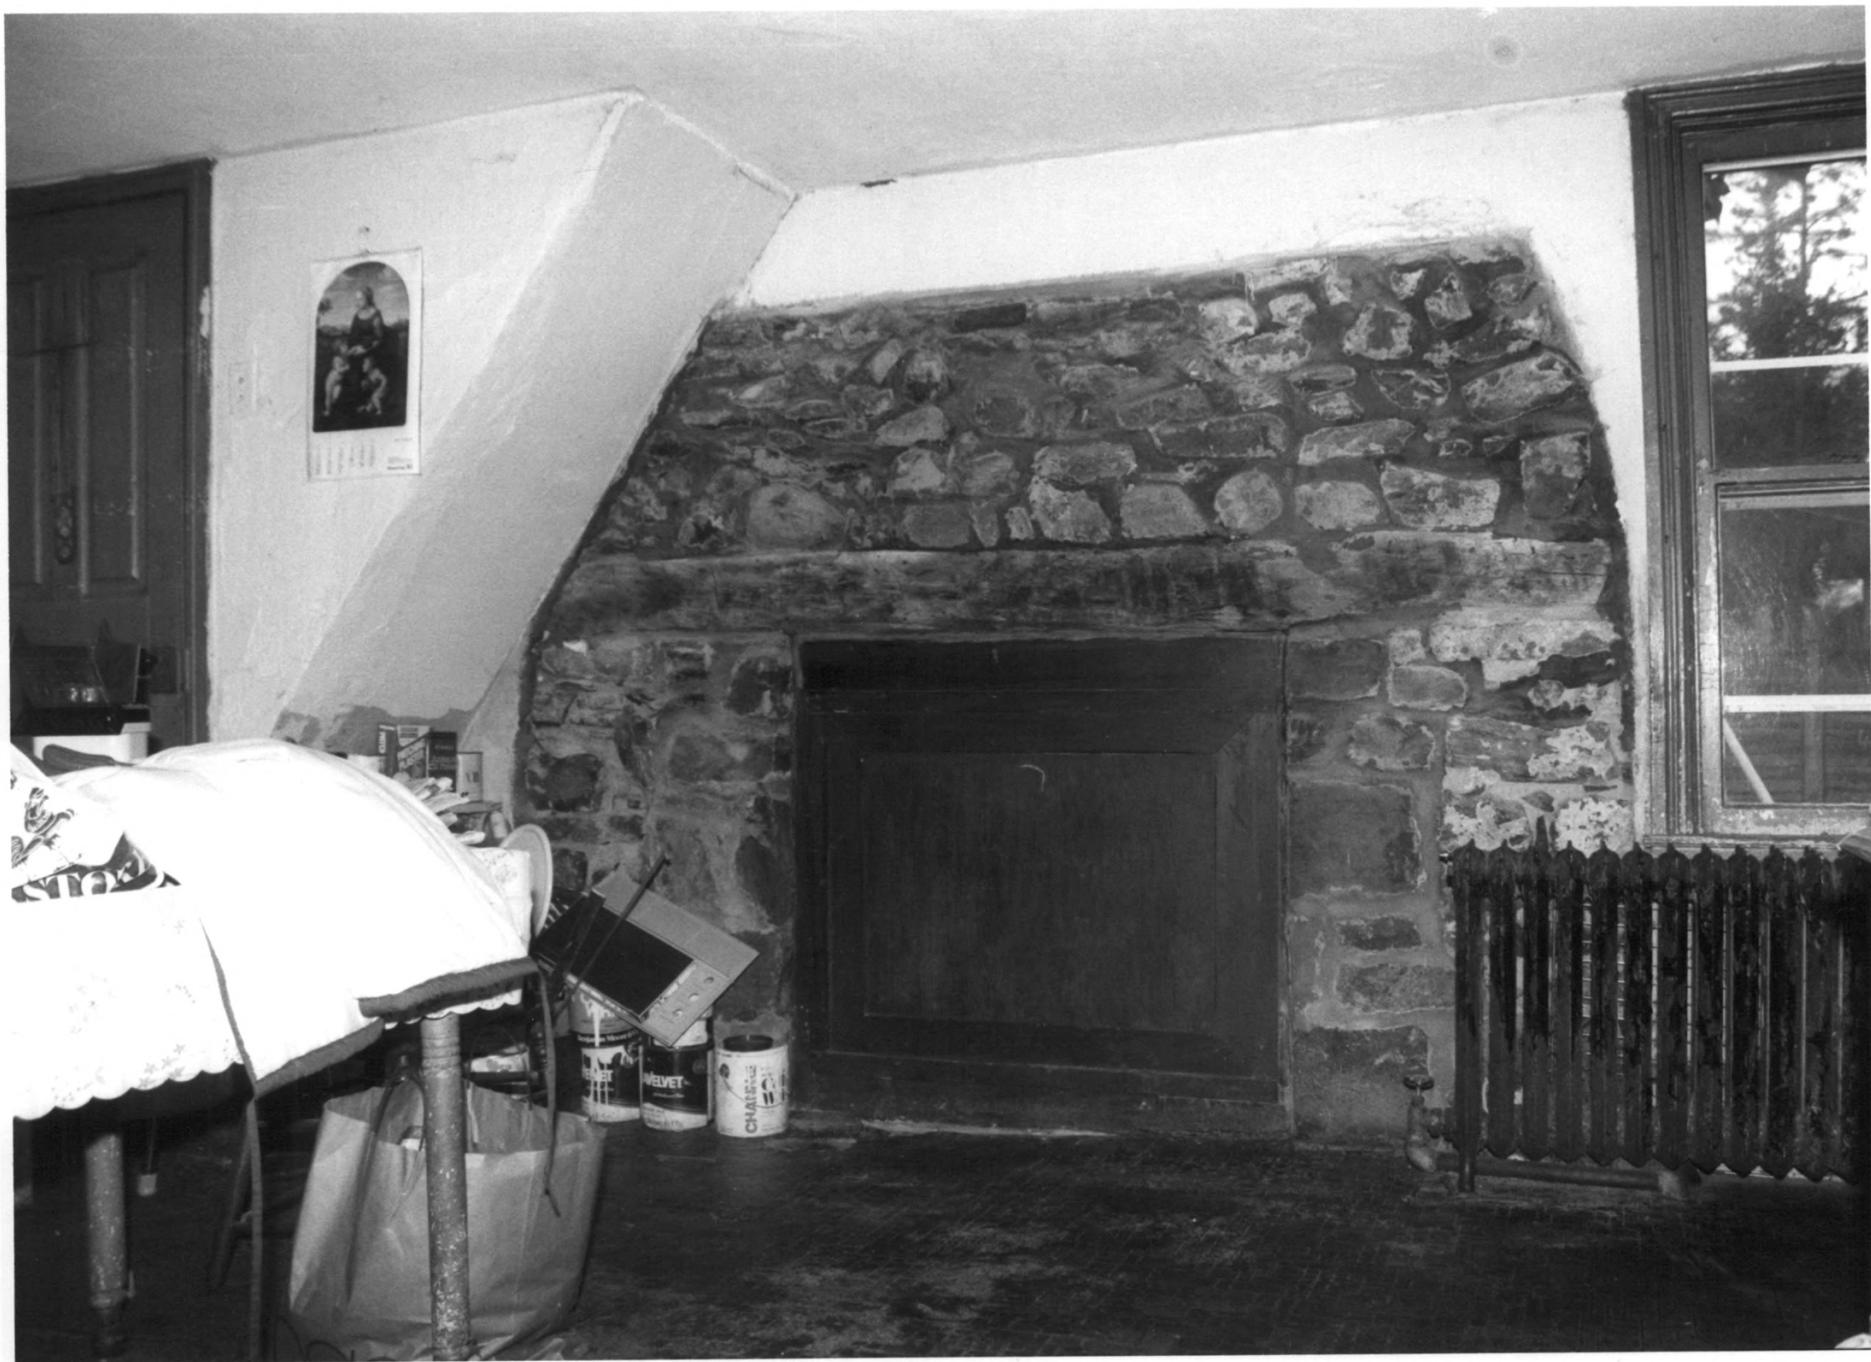

Delaware, 19901

Fireplace Mantel and China
Cabinets Rear Parlor

8 of 10

Thomas Justis House (N-257)

Wilmington, Vicinity, Delaware

Photographer: Valerie Cesna

November, 1989

Location of Negative: Delaware
Bureau of Archaeology and
Historic Preservation