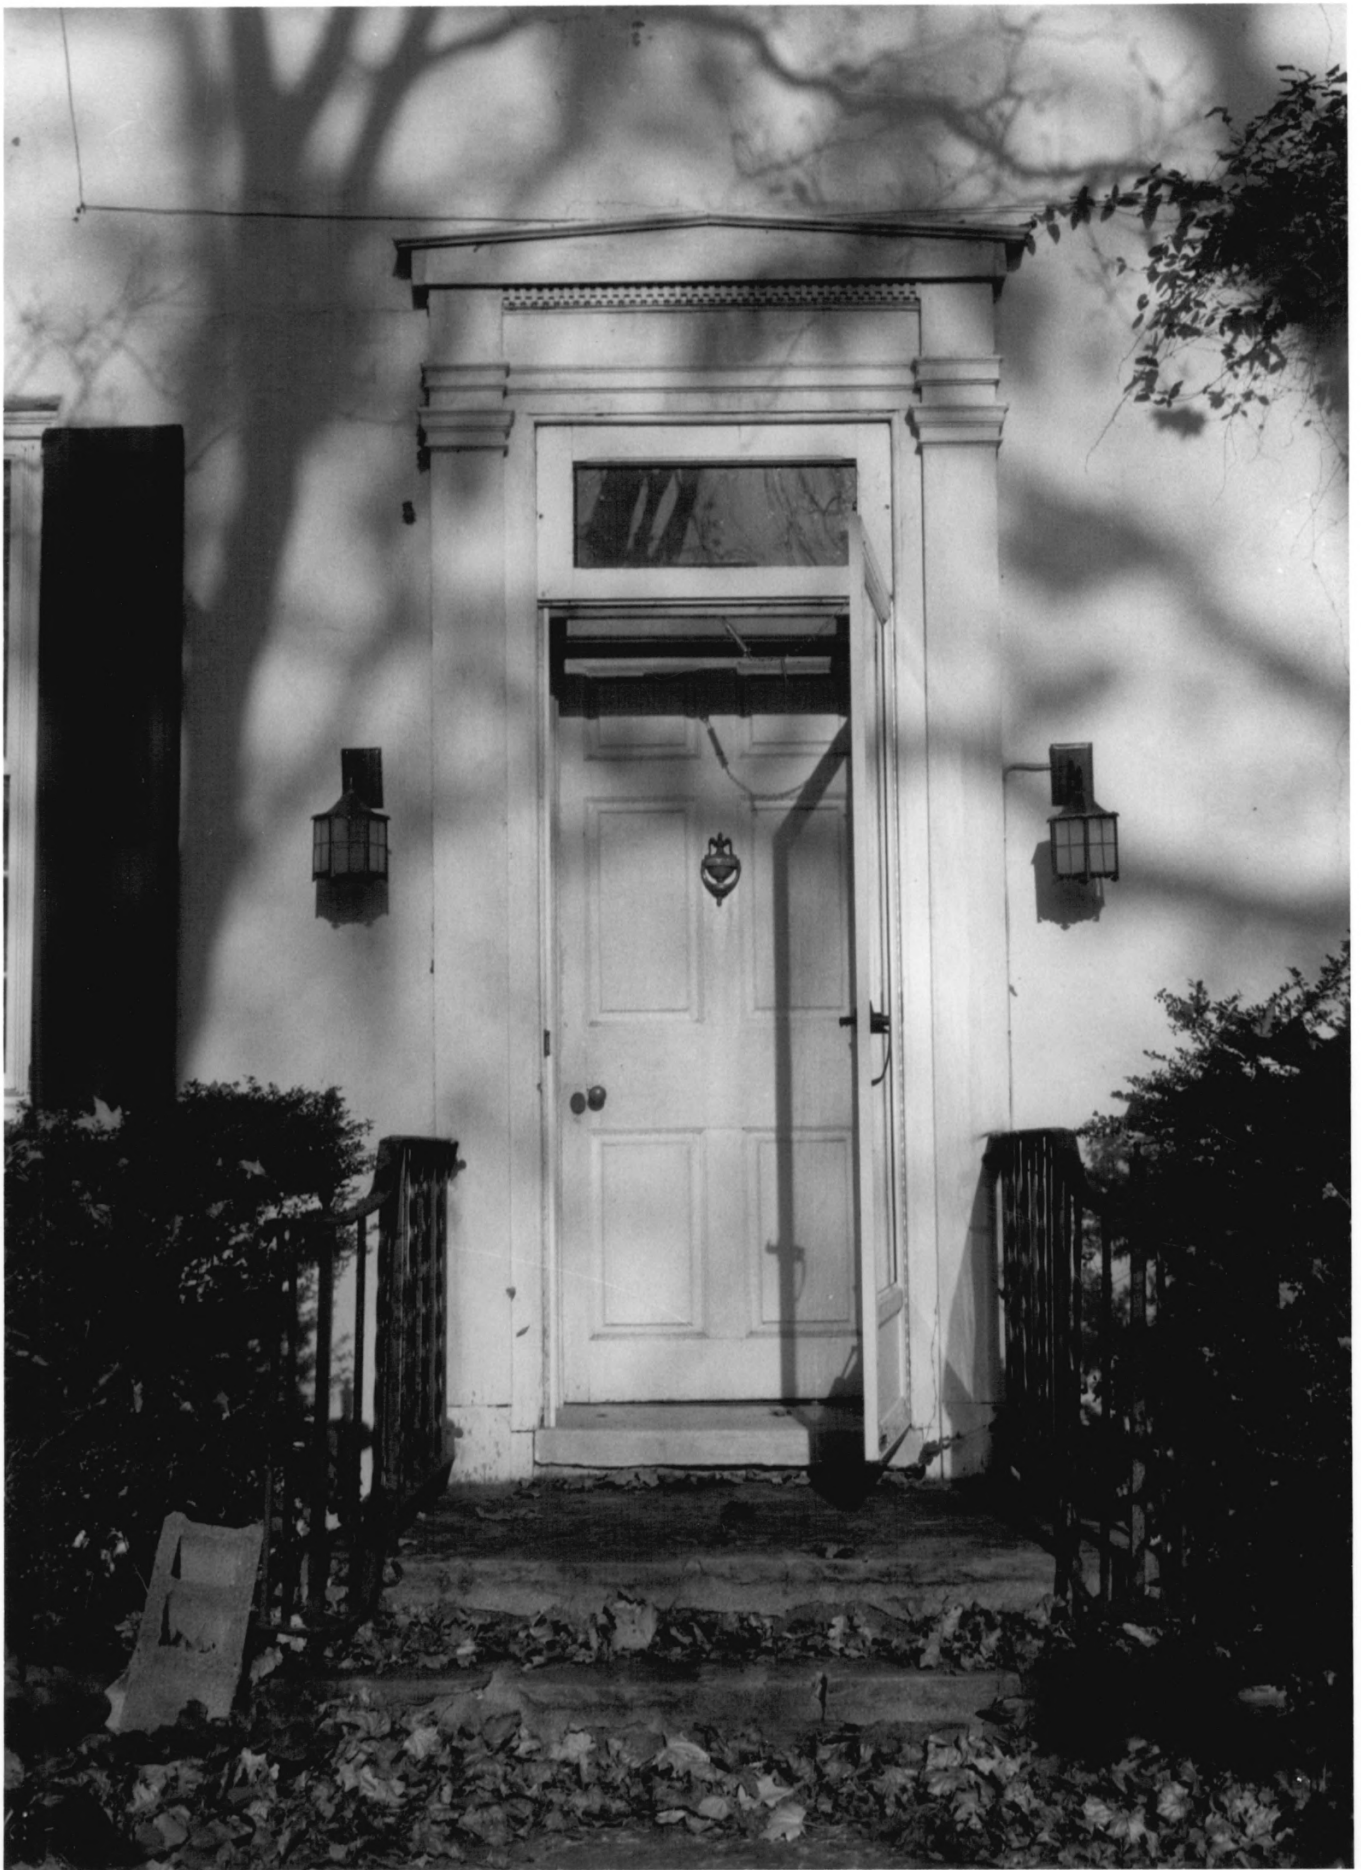

Thomas Justis House (N-257)

Wilmington Vicinity, Delaware

Photographer: Valerie Cesna

November, 1989

Location of Negative: Delaware
Bureau of Archaeology and
Historic Preservation

15 The Green, Dover,

Delaware, 19901

Camera Facing Northwest

10F 10

Thomas Justis House (N-257)

Wilmington Vicinity, Delaware

Photographer: Valerie Cesna

November, 1989

Location of Negative: Delaware

Bureau of Archaeology and