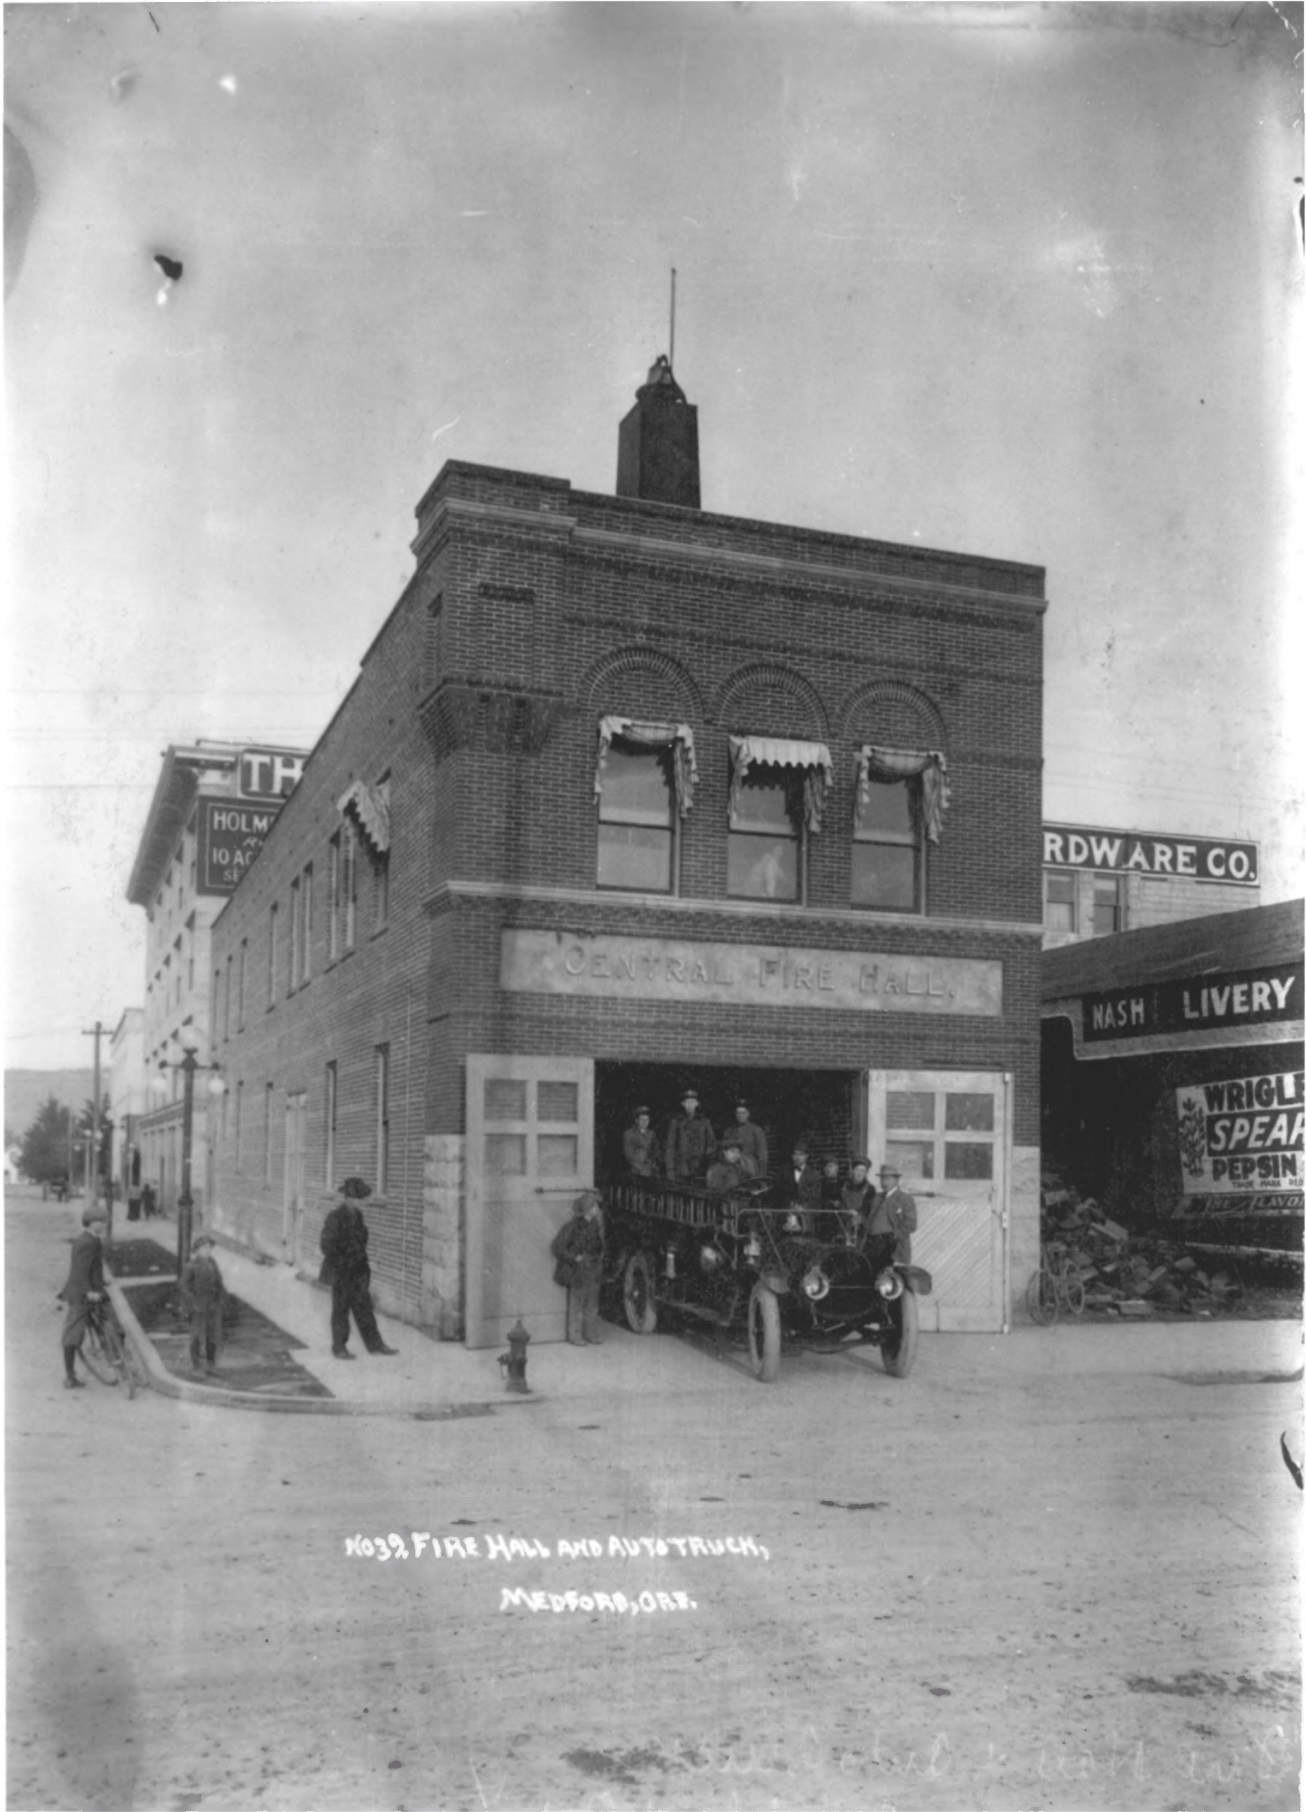

TH
HOLM
10 AC
ST

CENTRAL FIRE HALL

RDWARE CO.

WASH LIVERY

WRIGLE
SPEAR
PEPSIN
THAT MAKE HEAD
LIVE & LAUGH

NO. 32 FIRE HALL AND AUTO TRUCK,
MEDFORD, ORE.

*32nd Street & 1st St
Medford, Ore.*