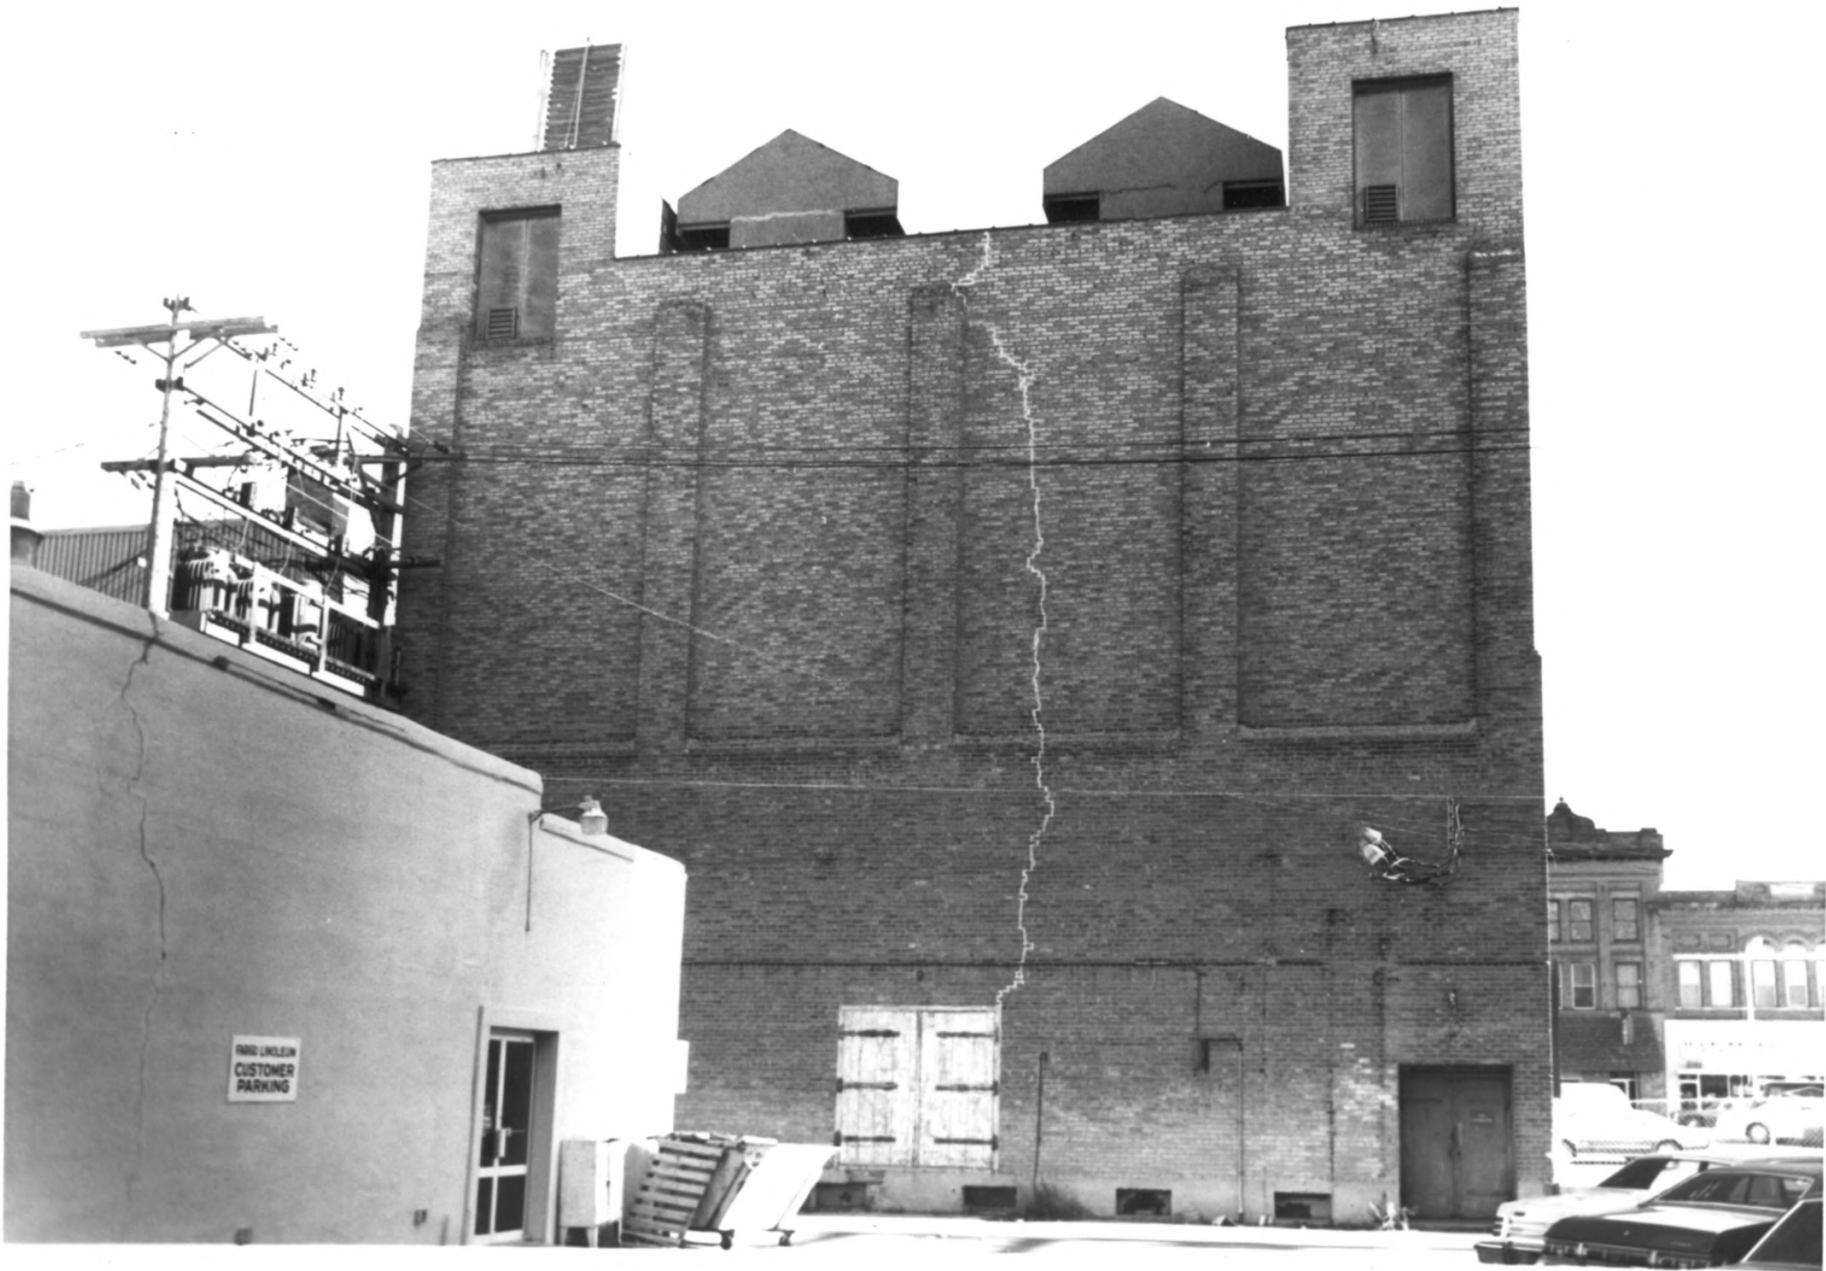

RINO UNCLEIN
CUSTOMER
PARKING