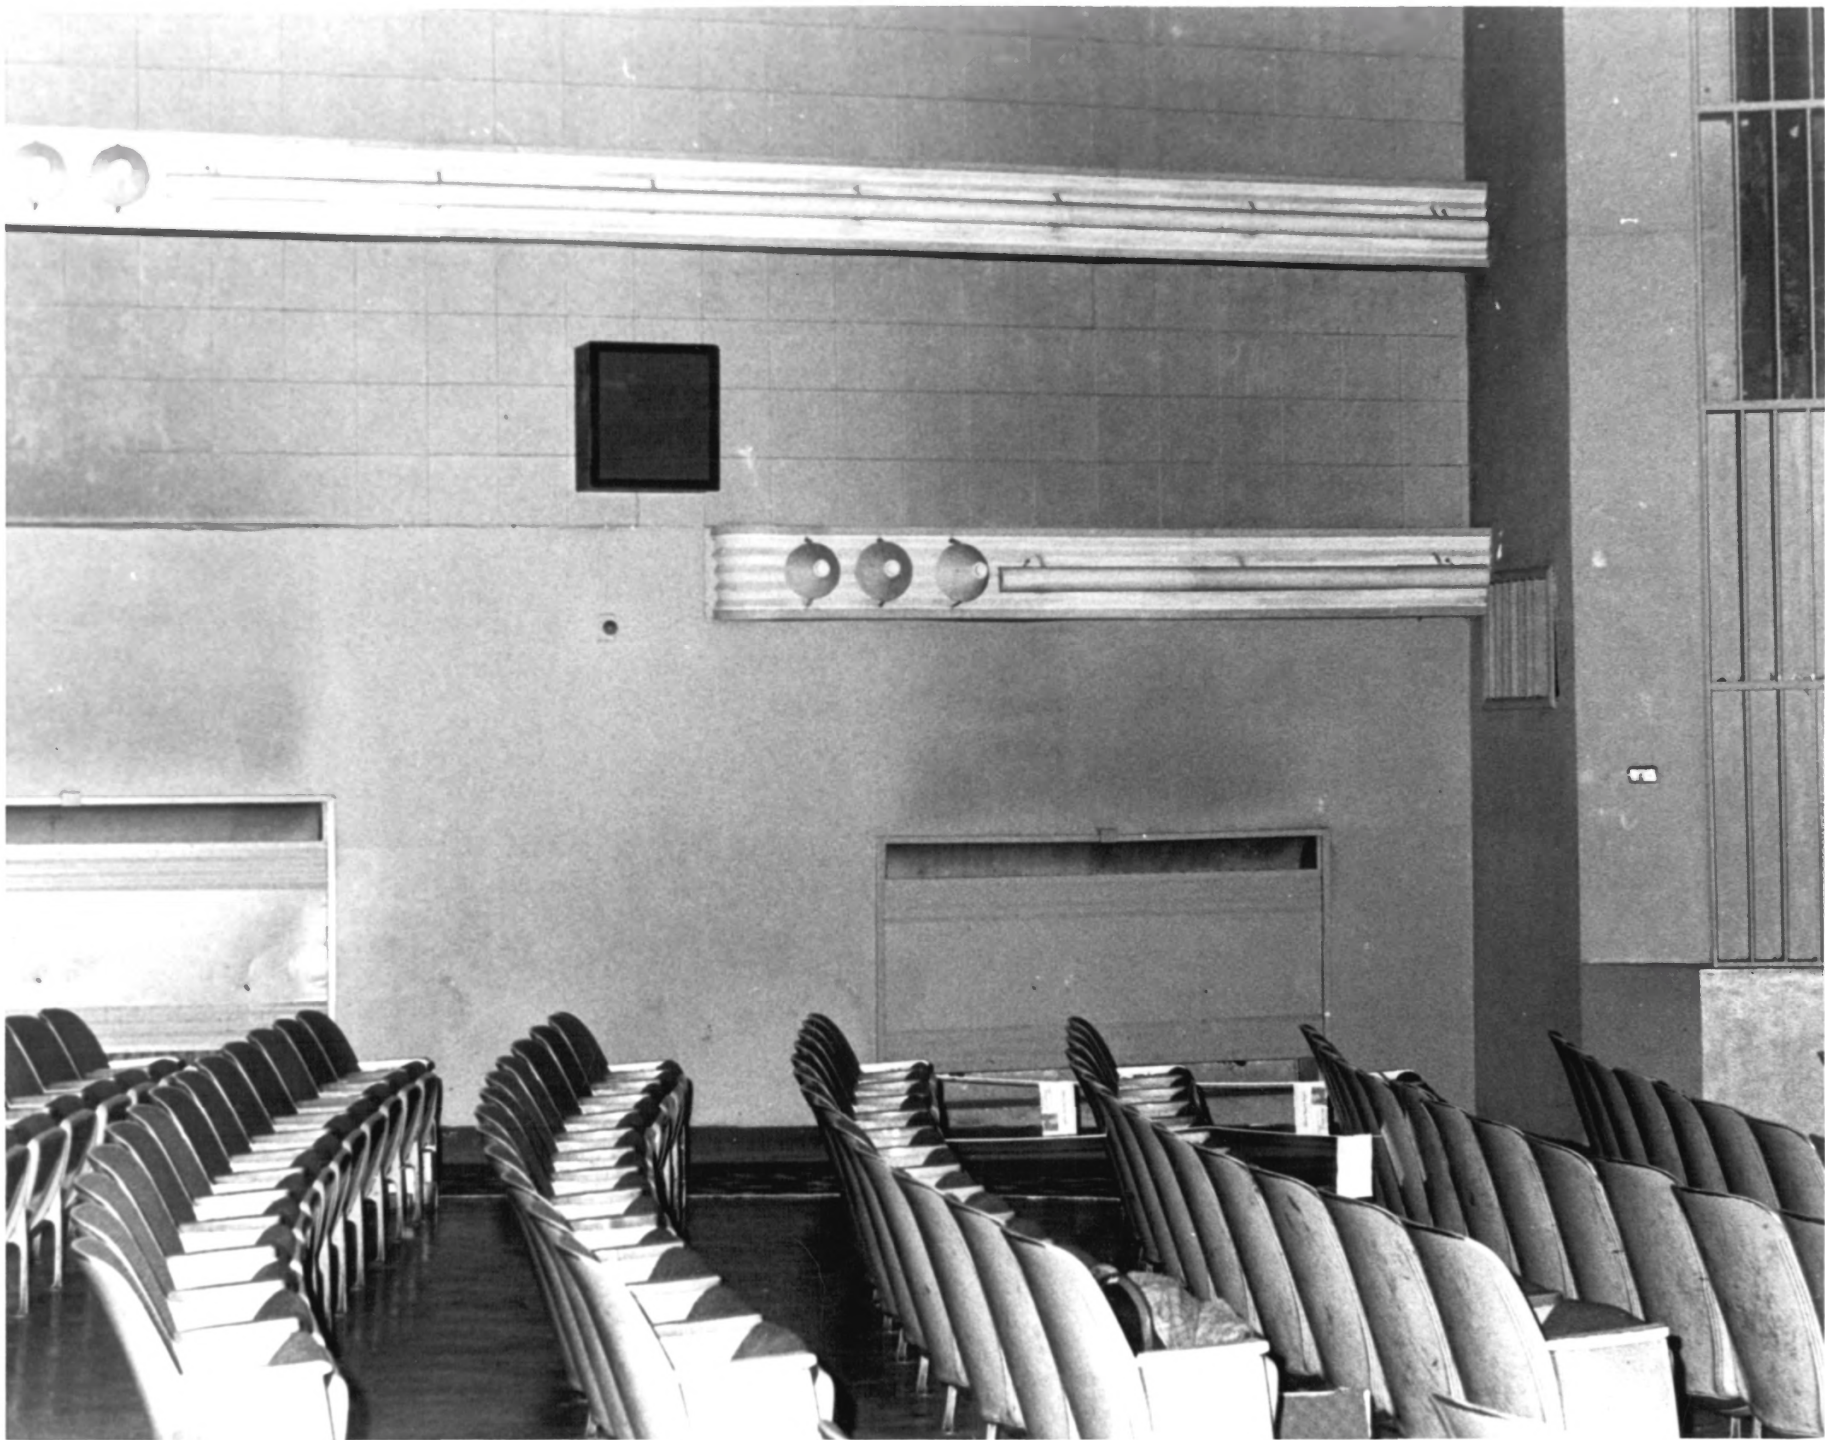

Photo credit: David Zielinski

Date of photo: 1982

Location of negative: Spectrum Studio
806 18th Avenue South
Fargo, ND

Proscenium

Photo 4 of 7

Fargo Theatre
314 Broadway
Fargo, ND

Photo credit: David Zielinski

Date of photo: 1982

Location of negative: Spectrum Studio
806 18th Avenue South
Fargo, ND

Auditorium

Photo 5 of 7

Fargo Theatre
314 Broadway
Fargo, ND

Photo credit: David Zielinski

Date of photo: 1982

Location of negative: Spectrum Studio
806 18 Avenue South
Fargo, ND