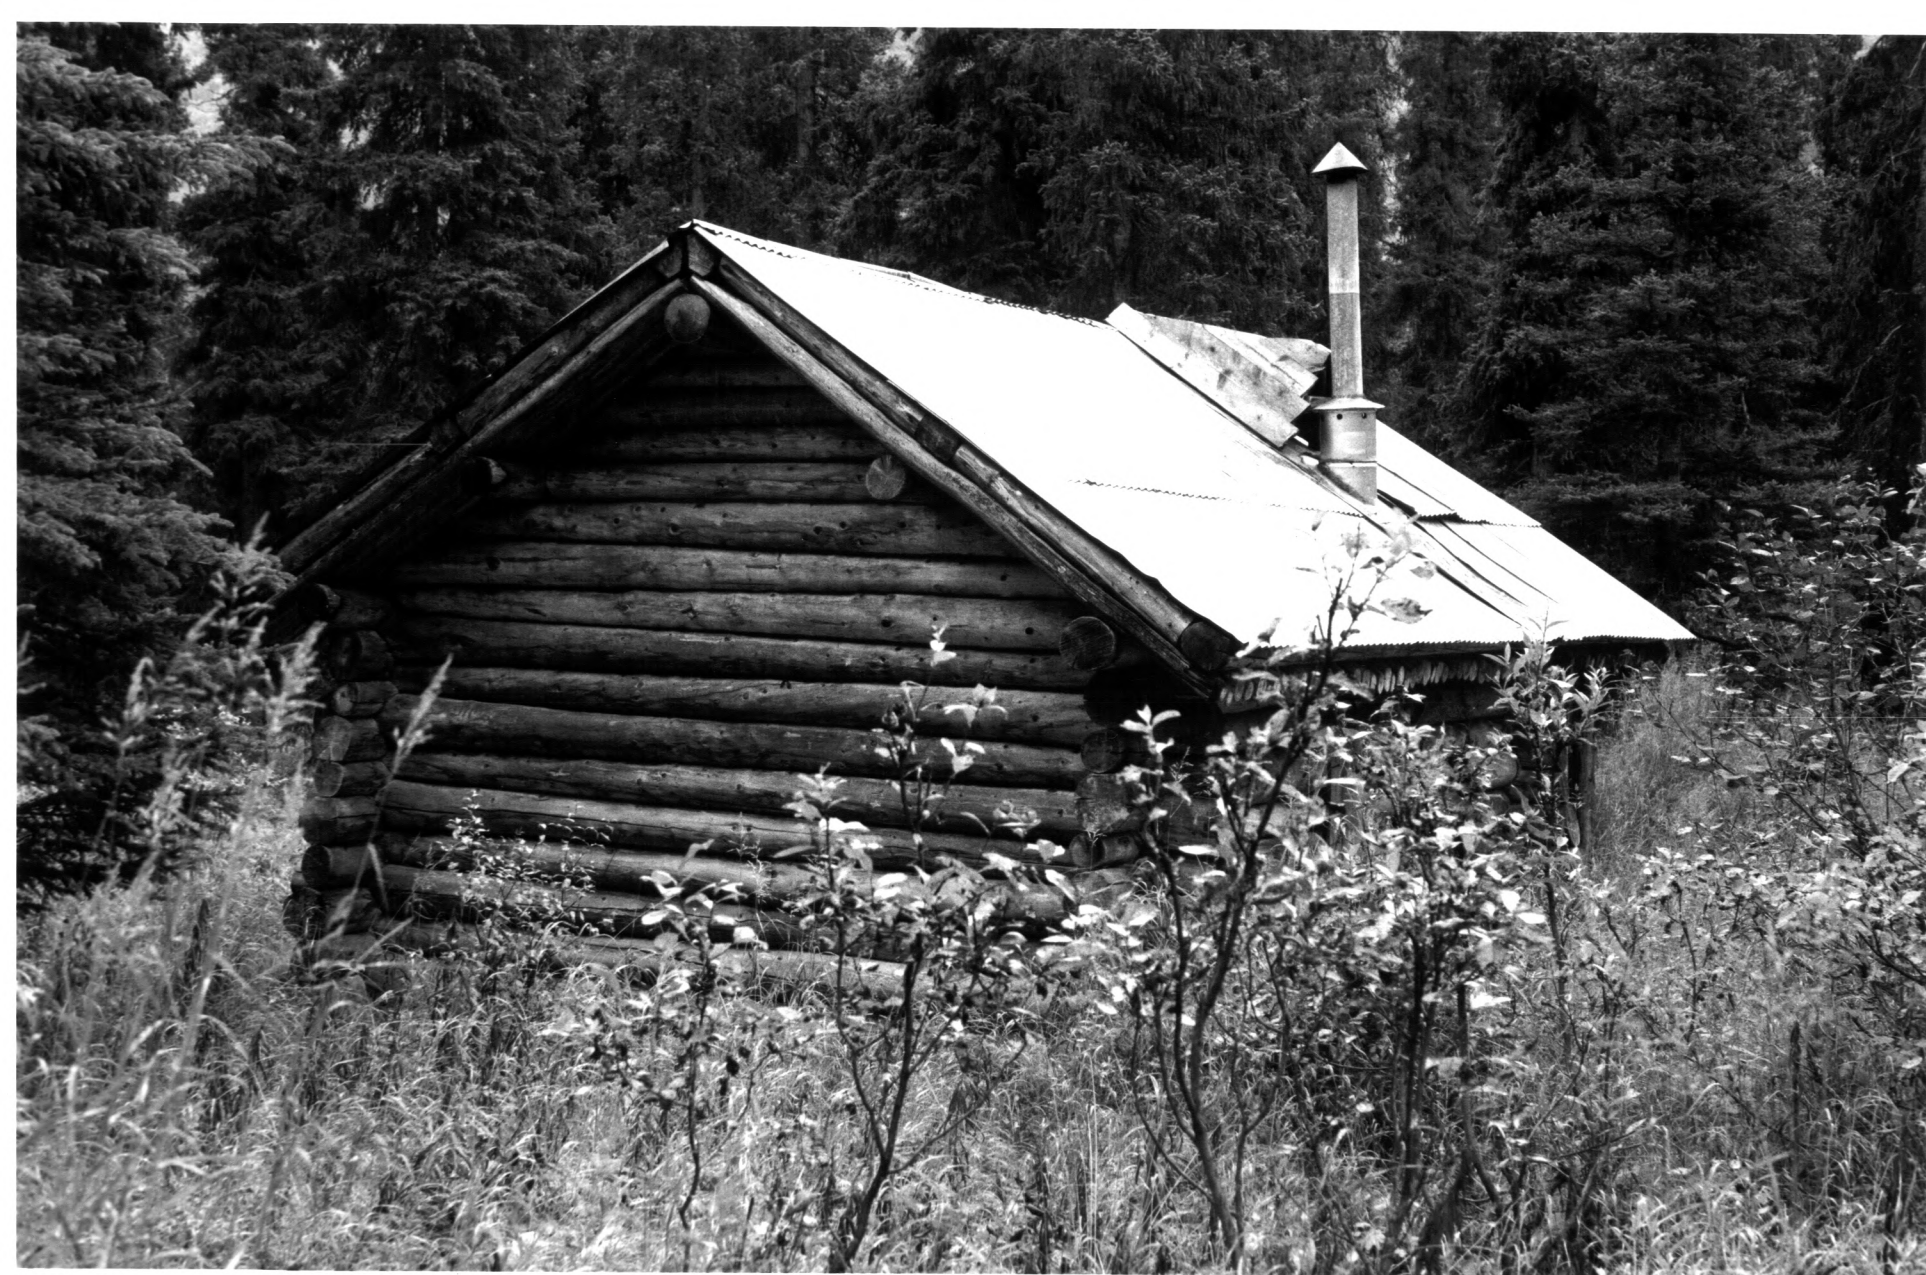

Riley Creek Ranger Cabin (No 20), main facade
and side elevation, Mount McKinley National
Park Cabins - Thematic Resources

Denali National Park and Preserve, Alaska

Photographer: Gail Evans

Date: 10 September 1985

Negative at Denali National Park and Preserve

Photo No. 20-1

Riley Creek Ranger Cabin (No 20), main facade
(southeast elevation), Mount McKinley Nation-
al National Park Cabins - Thematic Resources
Denali National Park and Preserve, Alaska

Photographer: Gail Evans

Date: 10 September 1985

Negative at Denali National Park and Preserve

Photo No. 20-2

Riley Creek Ranger Cabin (No. 20), rear (north-
west) elevation, Mount McKinley National Park
Cabins - Thematic Resources