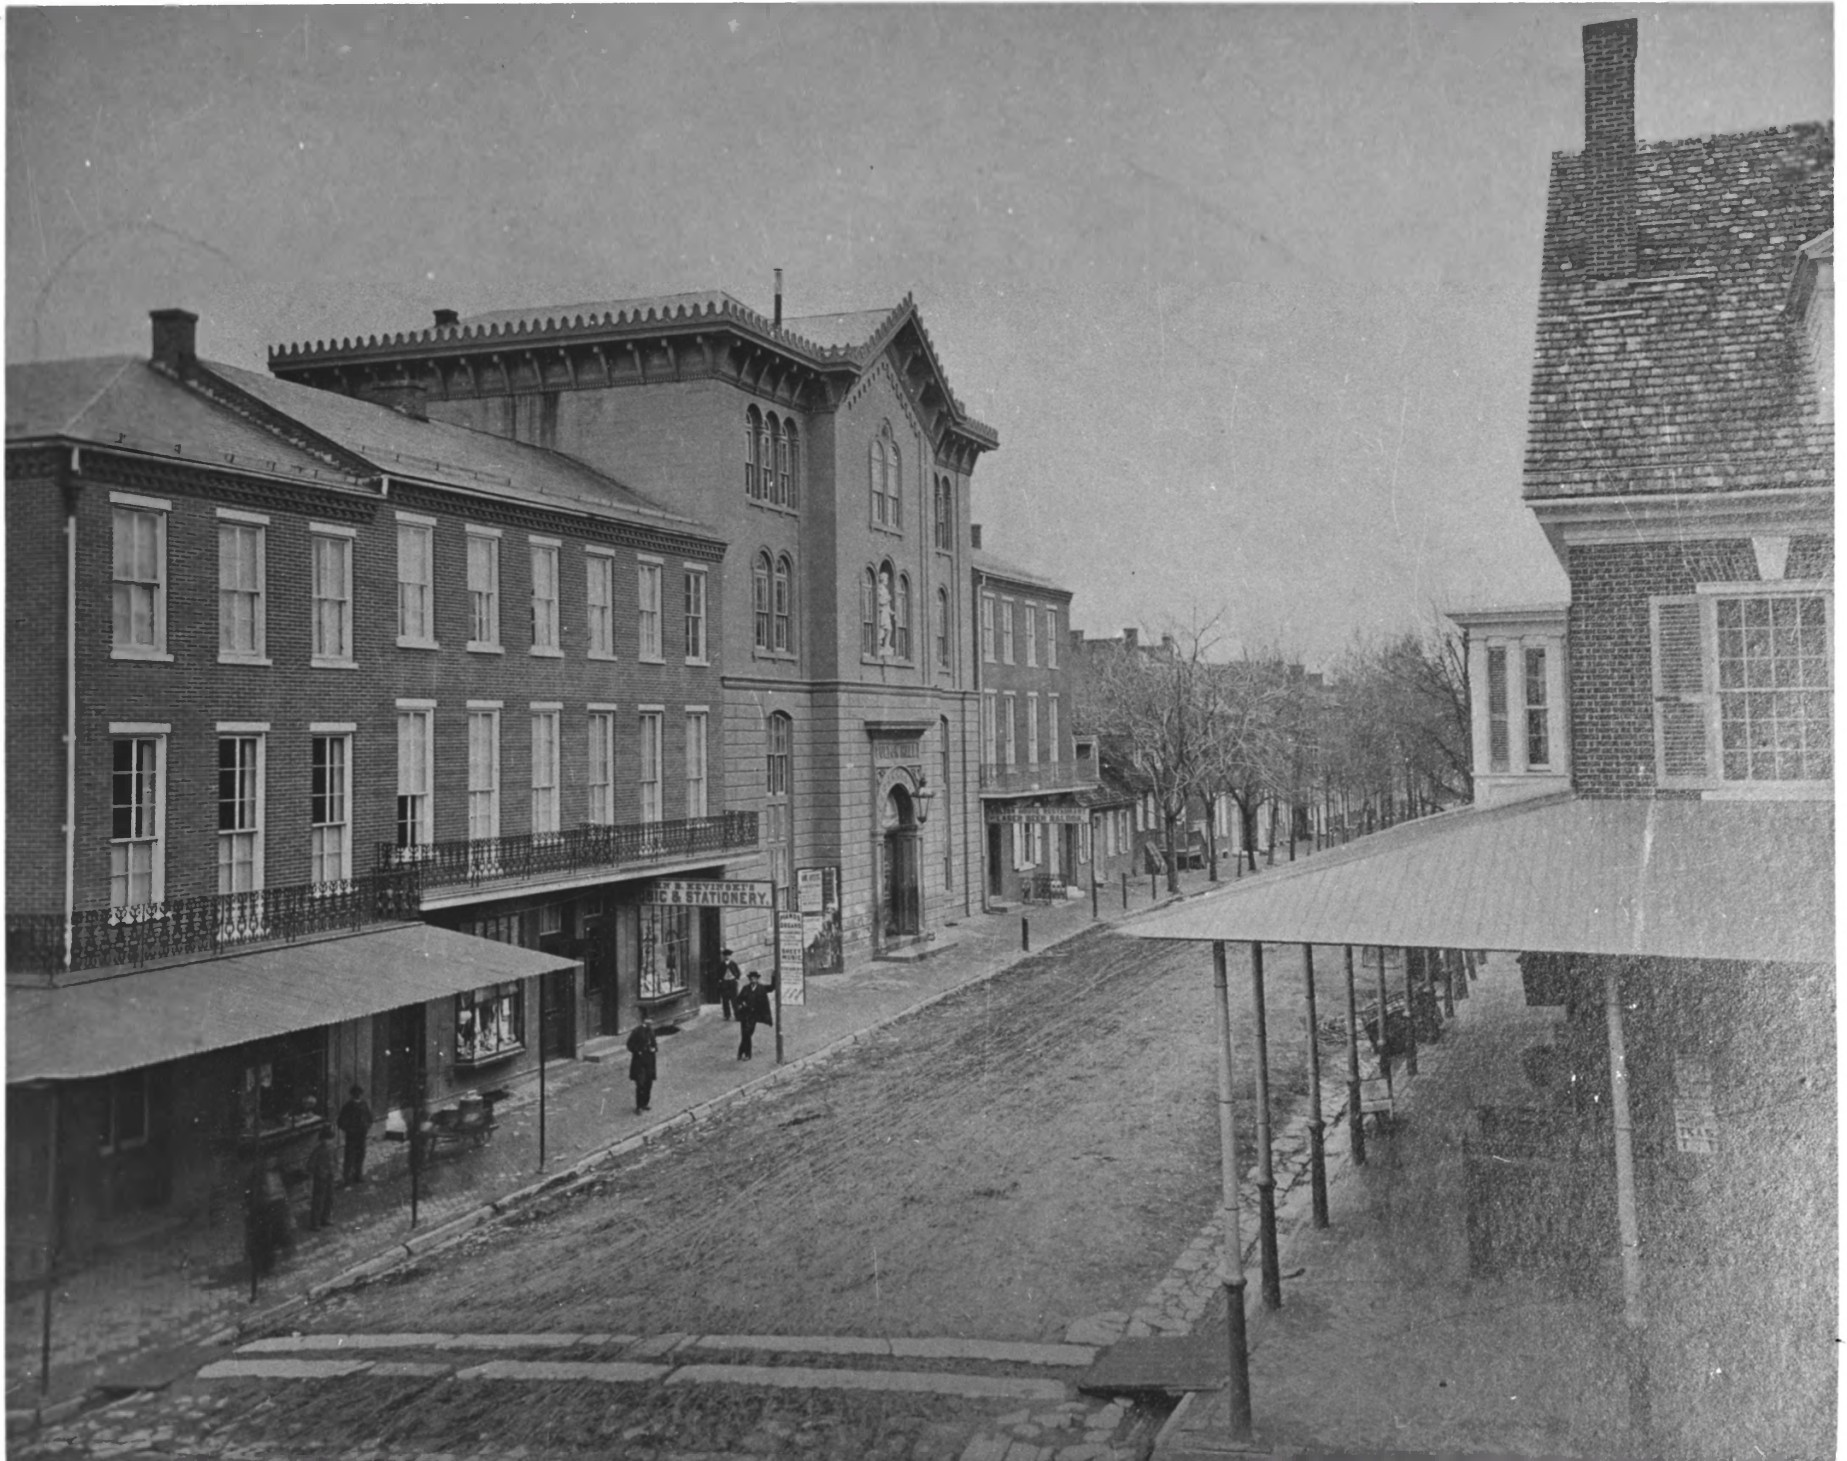

Fulton Opera House in 1850's

Lancaster, Pennsylvania

(Photo courtesy Lancaster Sunday News)