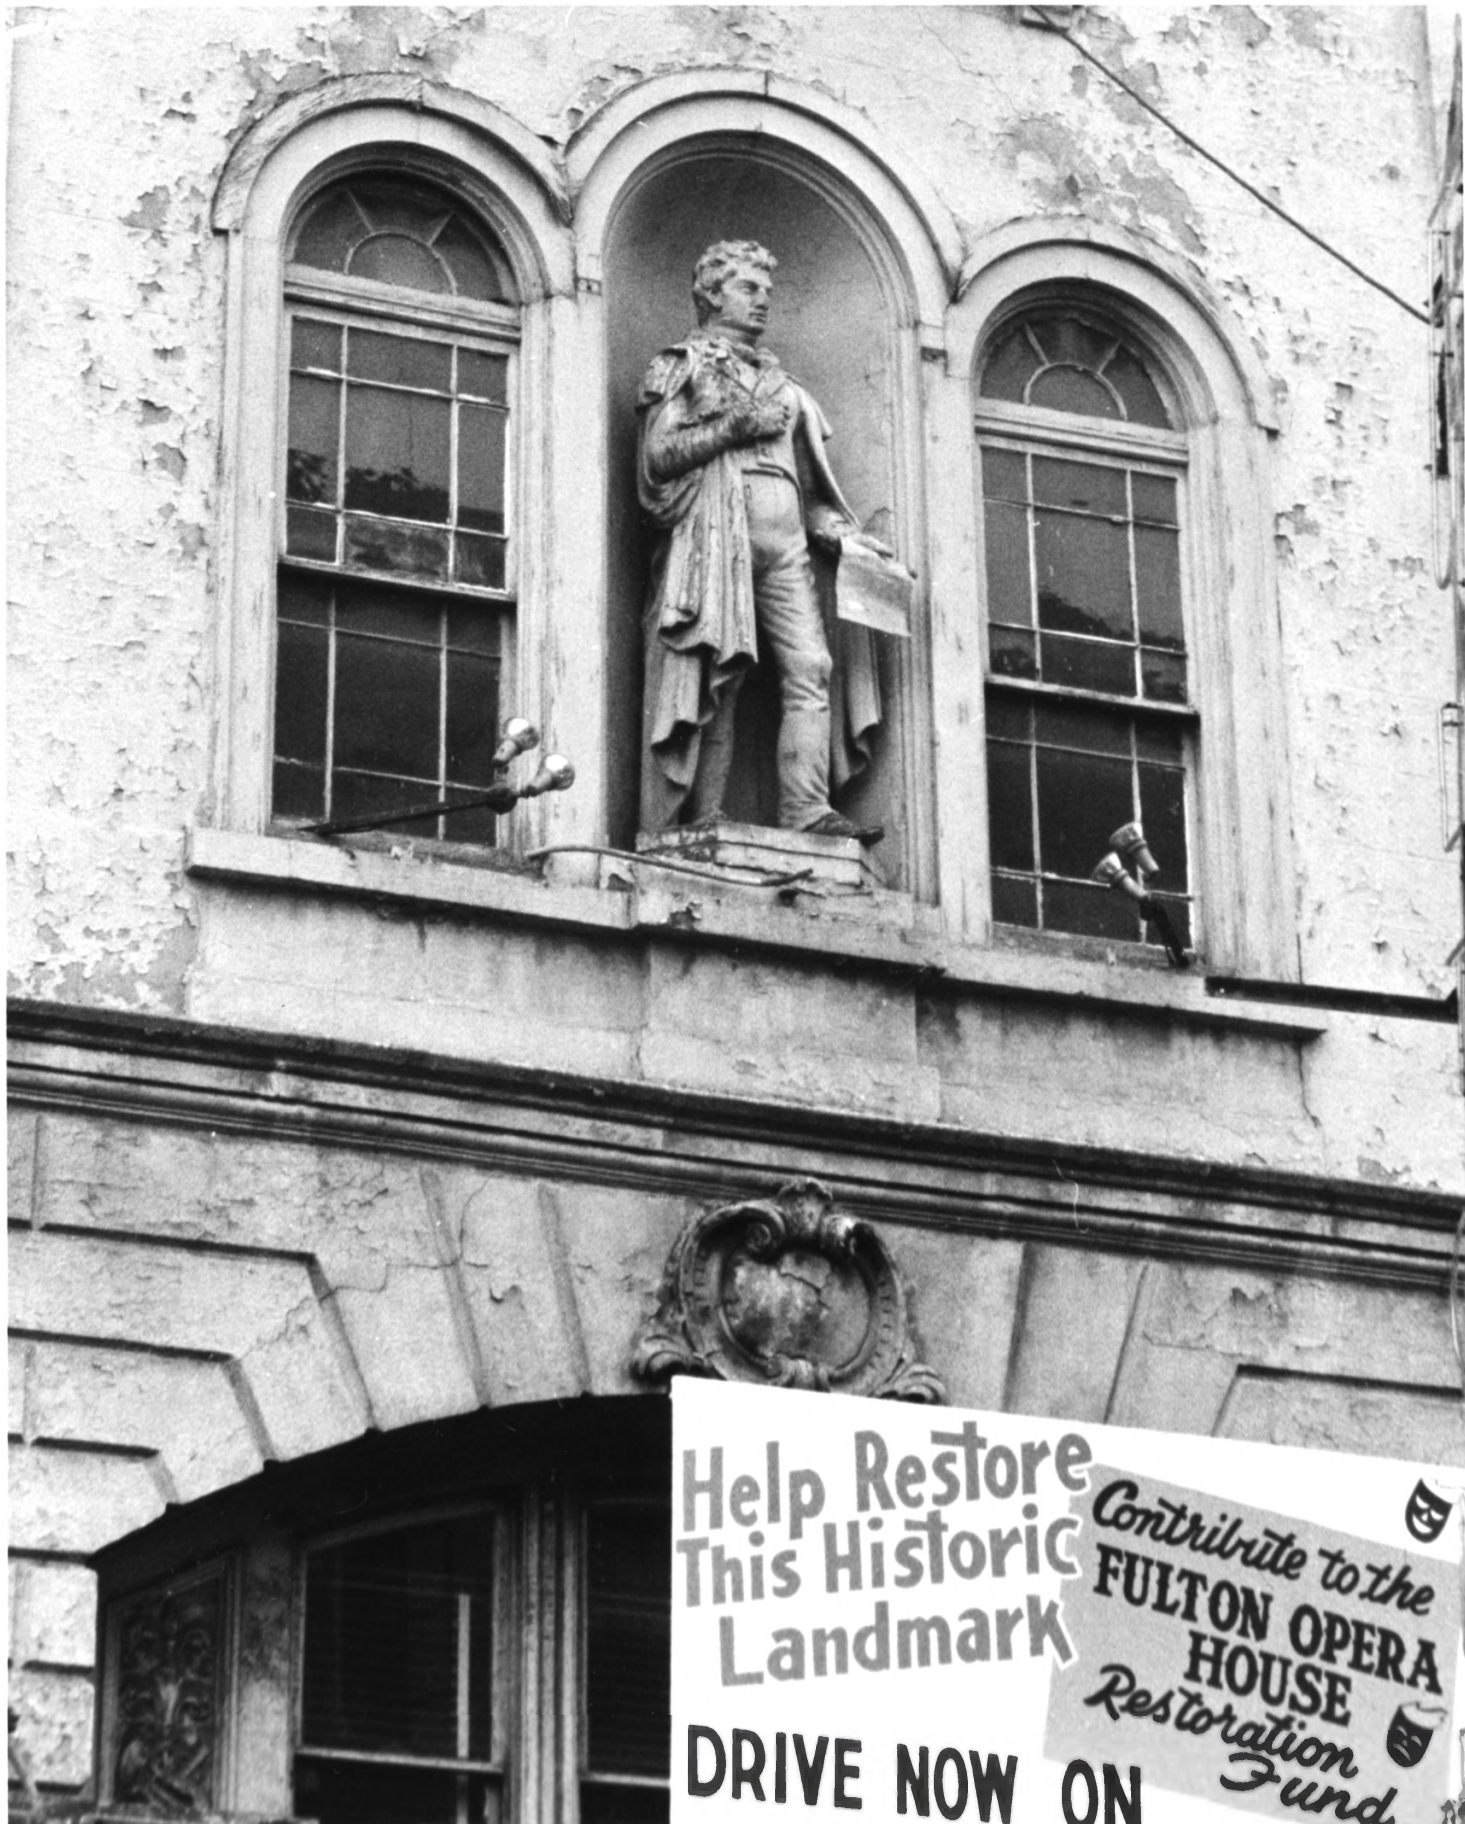

Now Playing  
GIANT WIDE SCREEN  
Now Playing  
COLUMBIA

Now Playing  
GIANT WIDE SCREEN  
Now Playing  
COLUMBIA

The LOWELL THOMAS Production  
"SEVEN" T  
NOW  
BOYD  
THEATRE  
19<sup>th</sup> and  
Chestnut  
Phila. Pa.

# FULTON OPERA HOUSE

Marquee and facade of Fulton Opera House in  
1963 prior to the restoration program.

Help Restore  
This Historic  
Landmark

Contribute to the  
**FULTON OPERA  
HOUSE**  
Restoration  
Fund

## FULTON OPERA HOUSE

Close-up of original statue of Robert Fulton at niche on facade of Fulton. This picture was taken before the renovation program started.

The theater was named after Robert Fulton because he was a distinguished local citizen. He had no association with the Fulton Opera House.