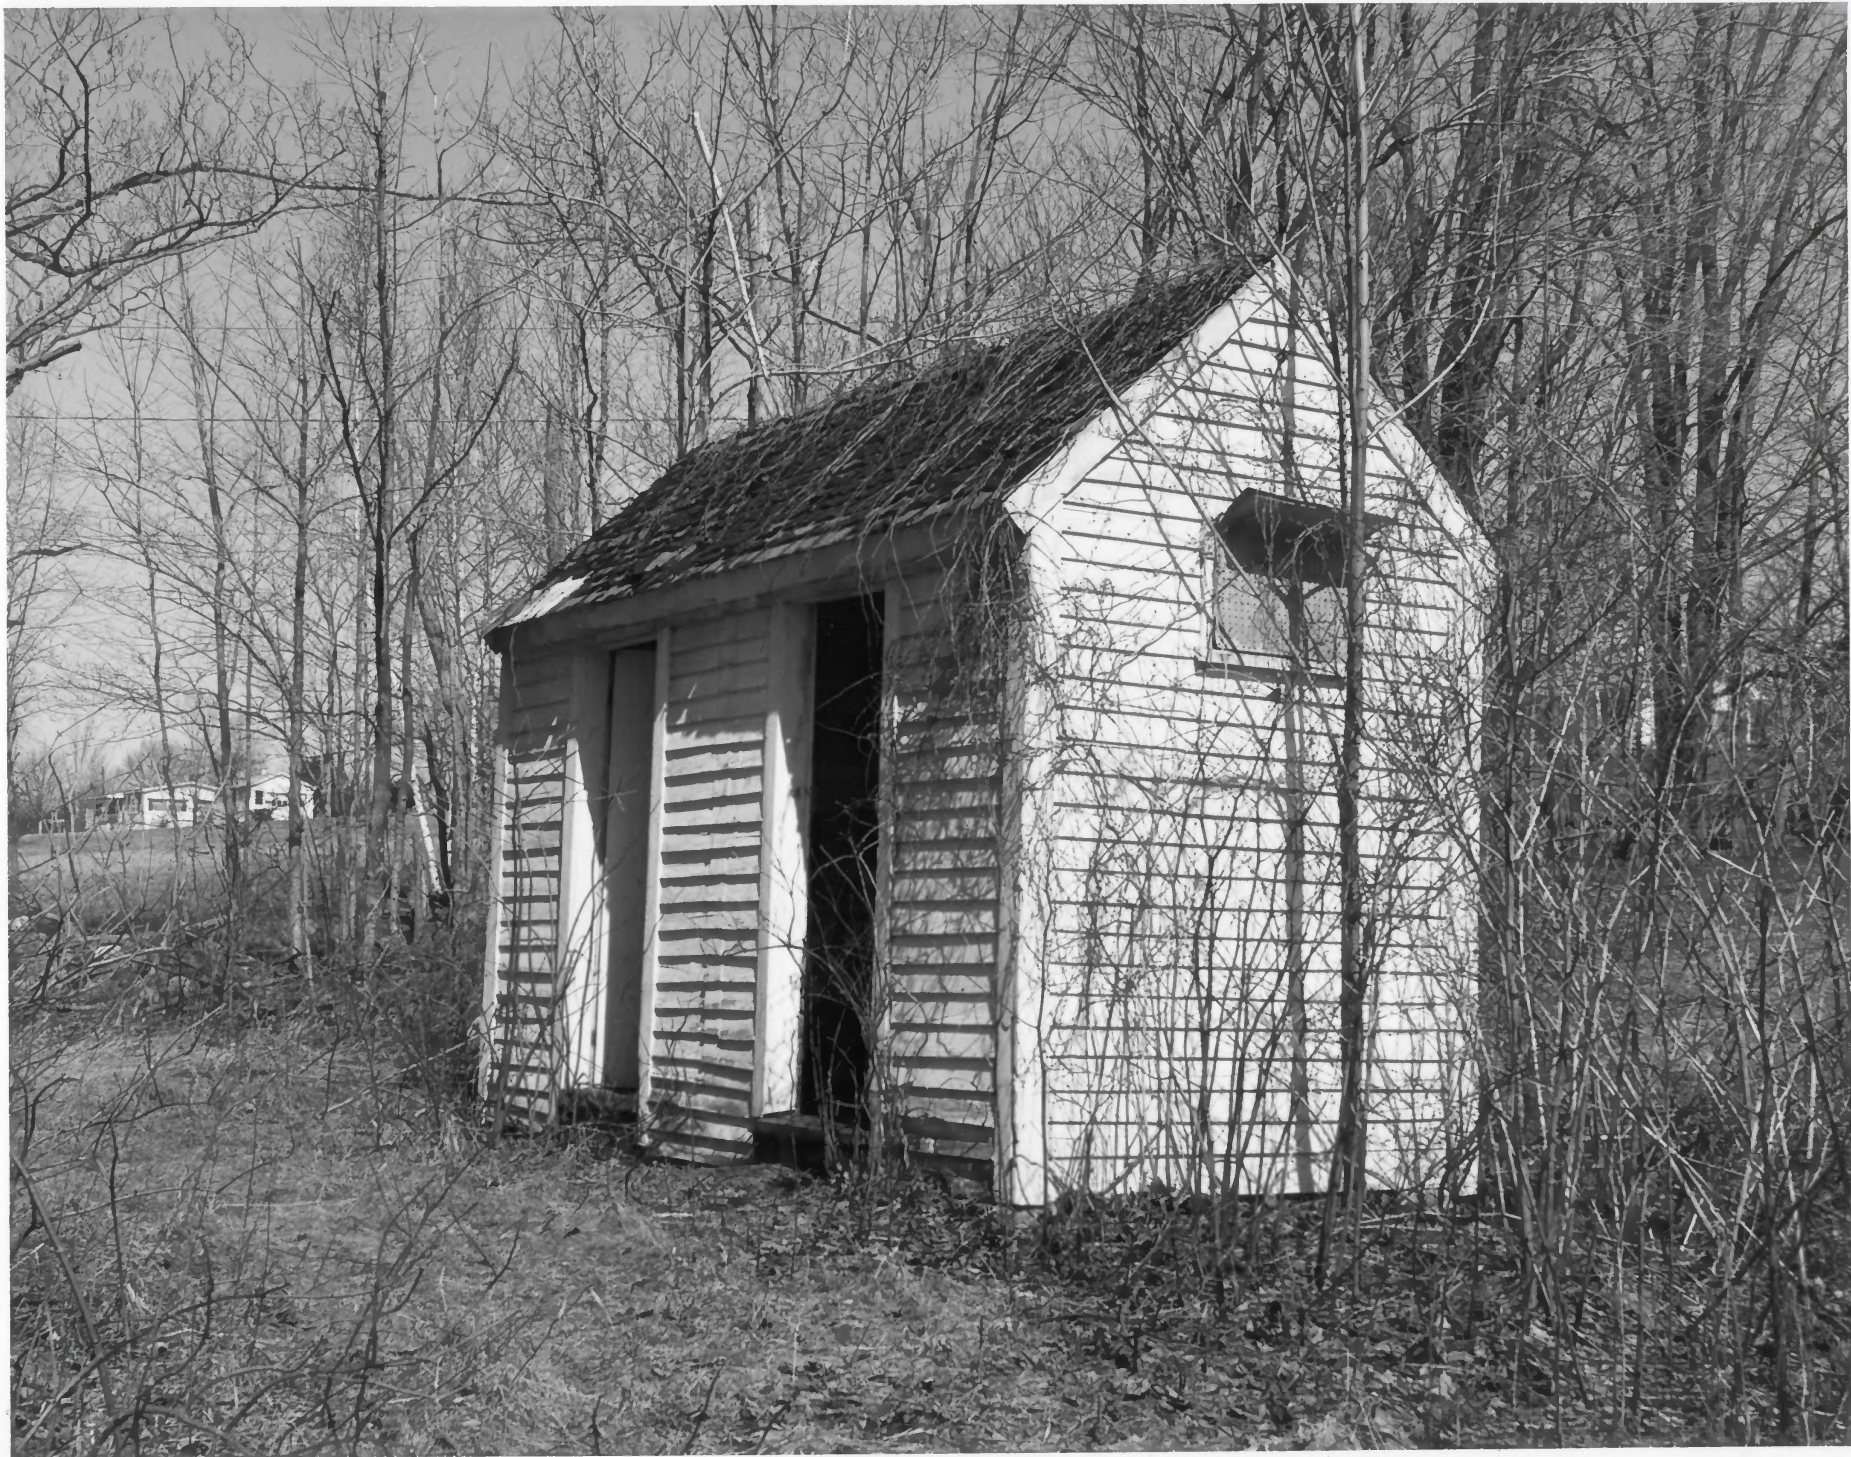

APR 26 1983

NATIONAL REGISTER OF HISTORIC PLACES PROPERTY PHOTOGRAPH FORM: NEW HAMPSHIRE

Historic Name: STRAFFORD UNION ACADEMY  
Common Name: AUSTIN HALL  
NR District: n/a  
Address: Junction of Route 202A and 126  
City/Town/State: Strafford, New Hampshire 03884  
Photographer: Robert Huckins, Strafford, NH  
Negative with: photographer  
Description: Southwest (front) and southeast (side) elevations.

Photographer facing N NE E SE S SW W NW Photo Date: April 1983 Photo Number 1 of 2

NATIONAL REGISTER OF HISTORIC PLACES PROPERTY PHOTOGRAPH FORM: NEW HAMPSHIRE

Historic Name: STRAFFORD UNION ACADEMY  
Common Name: AUSTIN HALL  
NR District: n/a  
Address: Junction of Route 202A and 126  
City/Town/State: Strafford, New Hampshire 03884  
Photographer: Robert Huckins, Strafford, NH  
Negative with: photographer  
Description: Southwest and southeast elevations of privy.

Photographer facing N NE E SE S SW W NW

Photo Date: April 1983

Photo Number 2 of 2

APR 26 1983