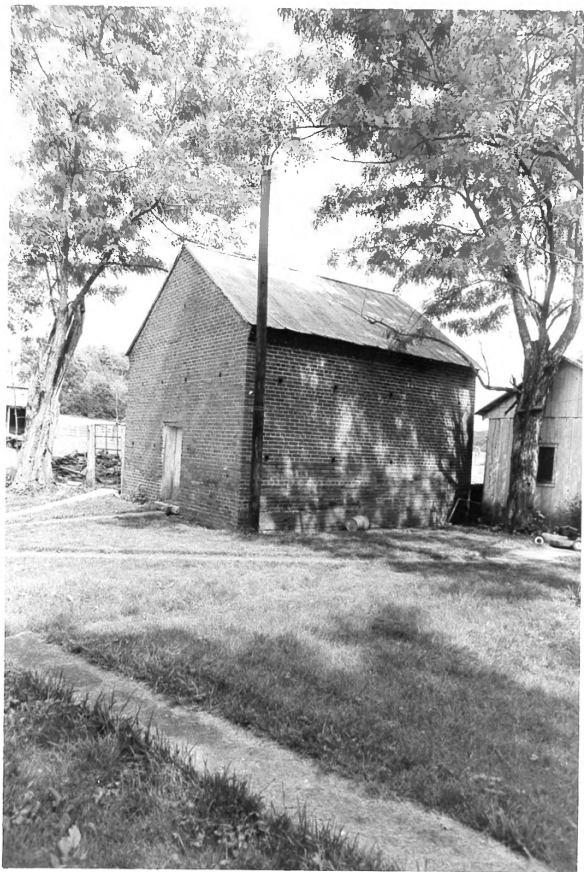

View principal (s) facade

Photo # 59 (16A roll 31)

Site # WS-187

Kentucky Heritage Council  
Frankfort, Kentucky 40601

Photo # 19A roll 31

Group Nomination Washington County MRA

Historic Property Name Edelan Ho.

Address Manton

Photographer J. DeSpain

Negative Location KHC

View or Elevation view of house from northwest

Date Taken June 1983

Site # WS-187

Kentucky Heritage Council  
Frankfort, Kentucky 40601

Photo # 18A roll31

Group Nomination Washington County MRA

Historic Property Name Edelen Ho.

Address Manton

Photographer J. DeSpain

Negative Location KHC

View or Elevation view from sw of meathouse

Date Taken June 1983