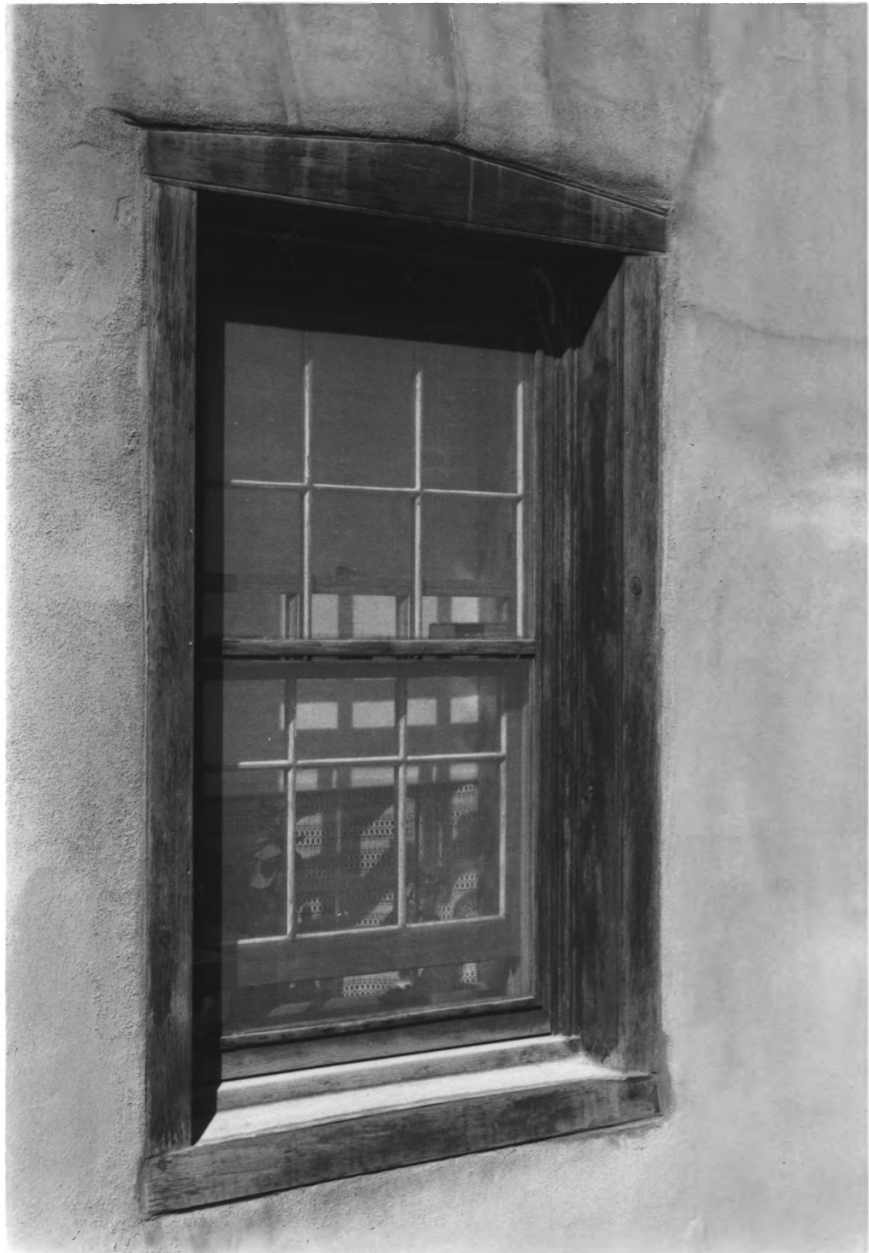

Albuquerque North Valley MRA, NM

Juan de Dios Chavez House

south (front) elevation

Mary Davis 1982

Historic Landmarks Survey

of Albuquerque

Albuquerque North Valley MRA, NM

Juan de Dios Chavez House
window - modern replacement

Mary Davis 1982

Historic Landmarks Survey
of Albuquerque

Albuquerque North Valley MRA, NM

Juan de Dios Chavez House

west elevation

Mary Davis 1982

Historic Landmarks Survey
of Albuquerque

Albuquerque North Valley NRA, NM