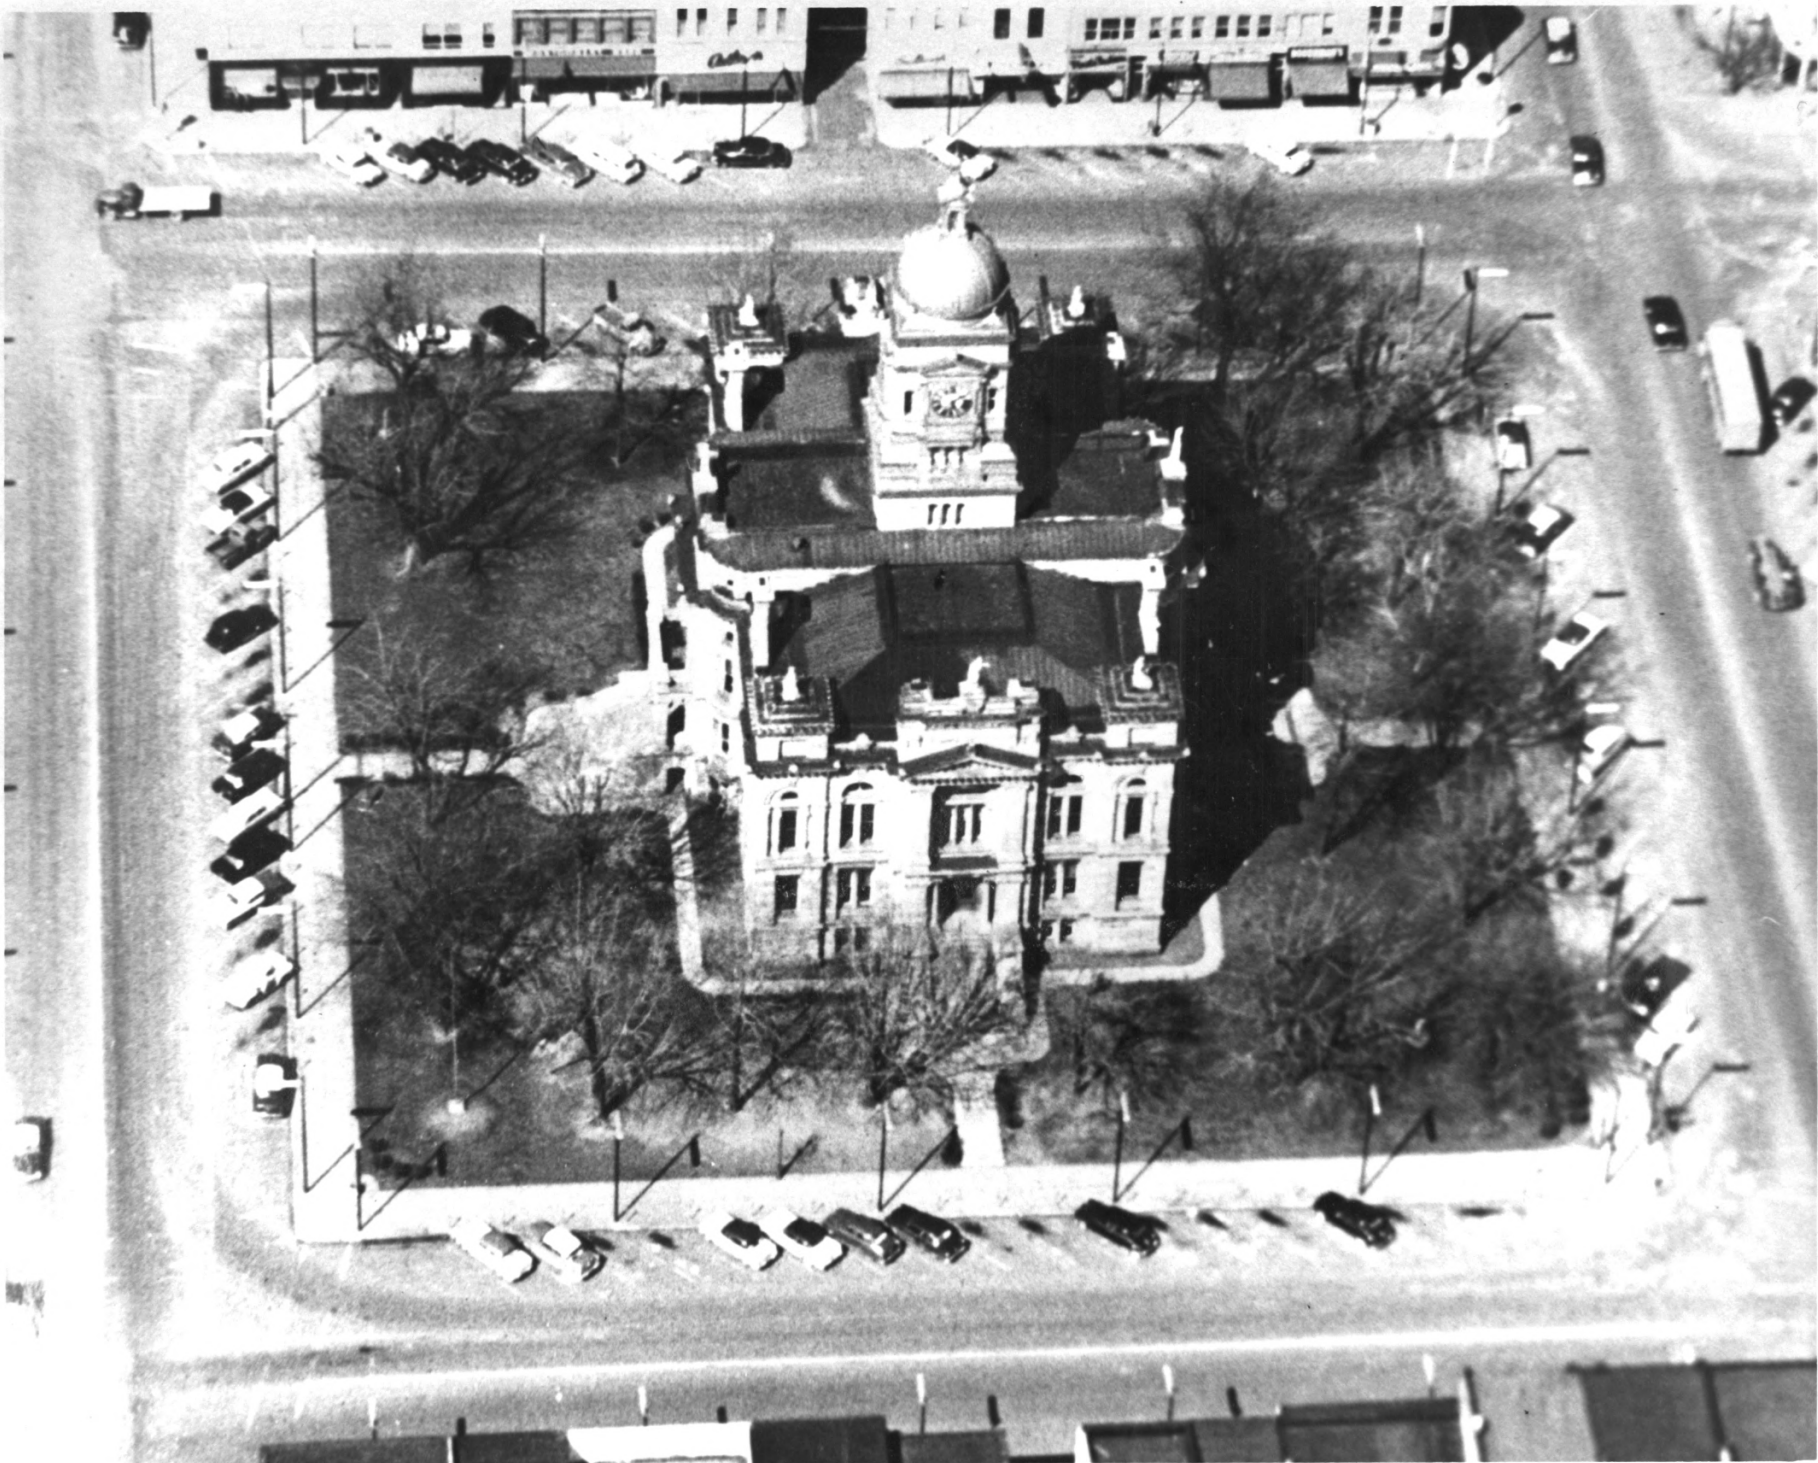

**JUL 18 1978**

Picture Taken  
Dec. 15, 1975

Circuit Court Room

9. Clinton County Courthouse  
Frankfort, Indiana  
Mary Padgett, Frankfort Times  
1975  
Frankfort Times  
Circuit Court Room

DEC 5 1978

JUL 18 1978

#10

AERIAL PHOTO

TAKEN MAR. 31, 1955 Blown up

to show Stairs at outside

Entrance & Statues

Cupola atop the Dome

10. Clinton County Courthouse

Frankfort, Indiana