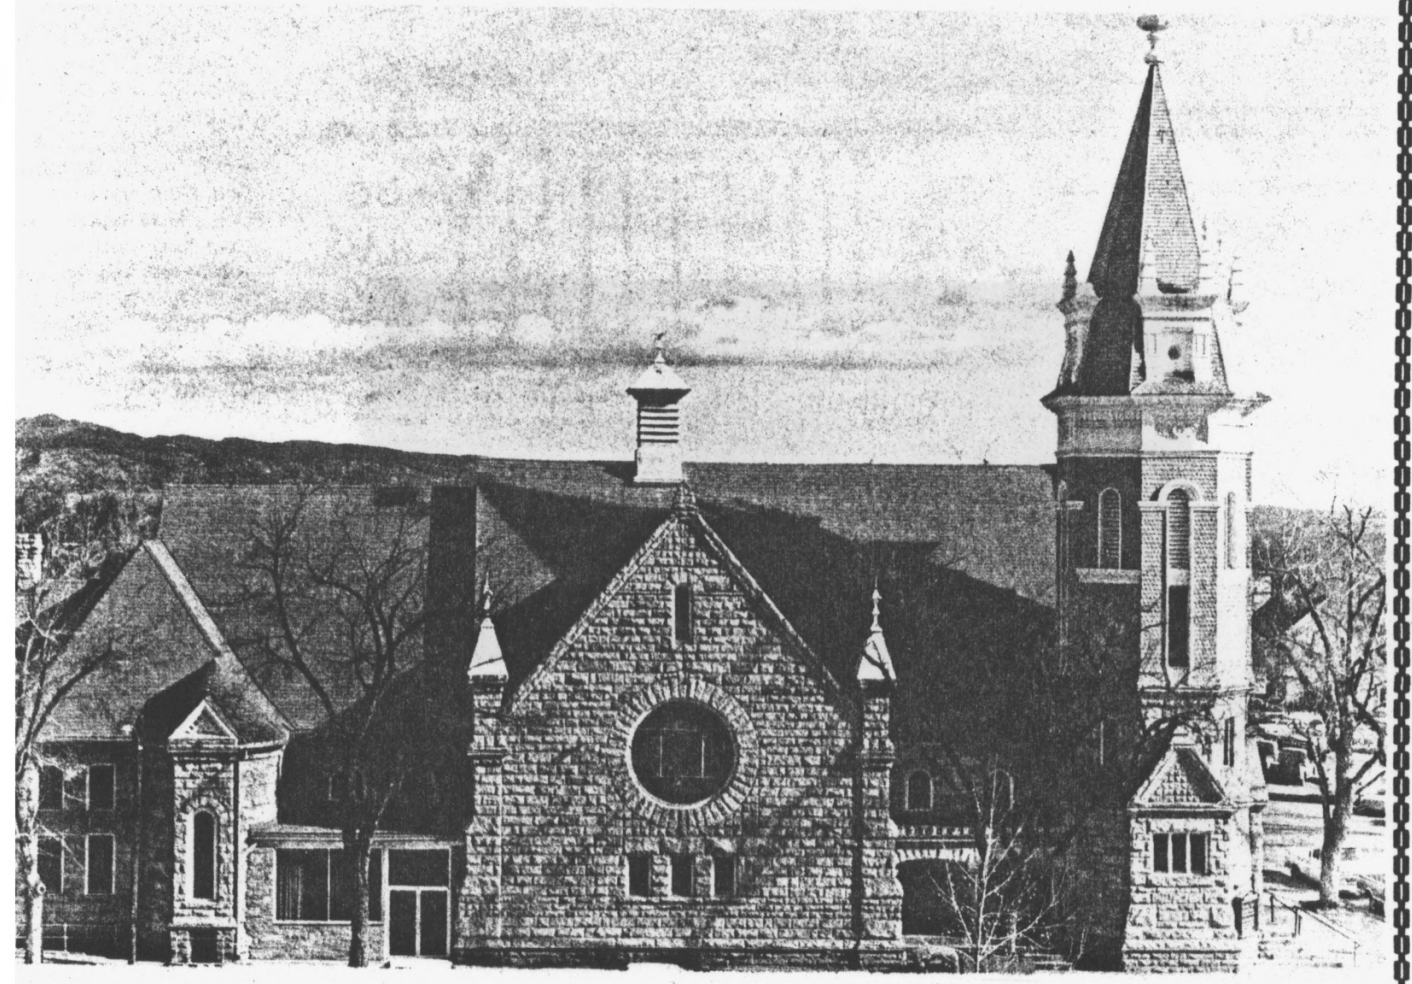

# The United Presbyterian Church

7th Street and Macon Ave.

1930

United Presbyterian Church  
Fremont County, Colorado

From an unidentified church bulletin  
Photographer unknown.

Date: 1930

View: Historic photo--looking northeast.

Photo 1a

Property Name: United Presbyterian Church  
Location: Canon City, Colorado Fremont Co., Co  
Photographer/Date: V.V. Morris/July 1982  
Negative: P.O. Box 856, Canon City  
Camera Direction: view looking northeast  
Photo No.: 1

Property Name: United Presbyterian Church  
Location: Canon City, Colorado *Front St.*  
Photographer/Date: V.V. Morris/July 1982  
Negative: *P.O. Box 856, Canon City*  
Camera Direction: view looking east  
Photo No.: 2