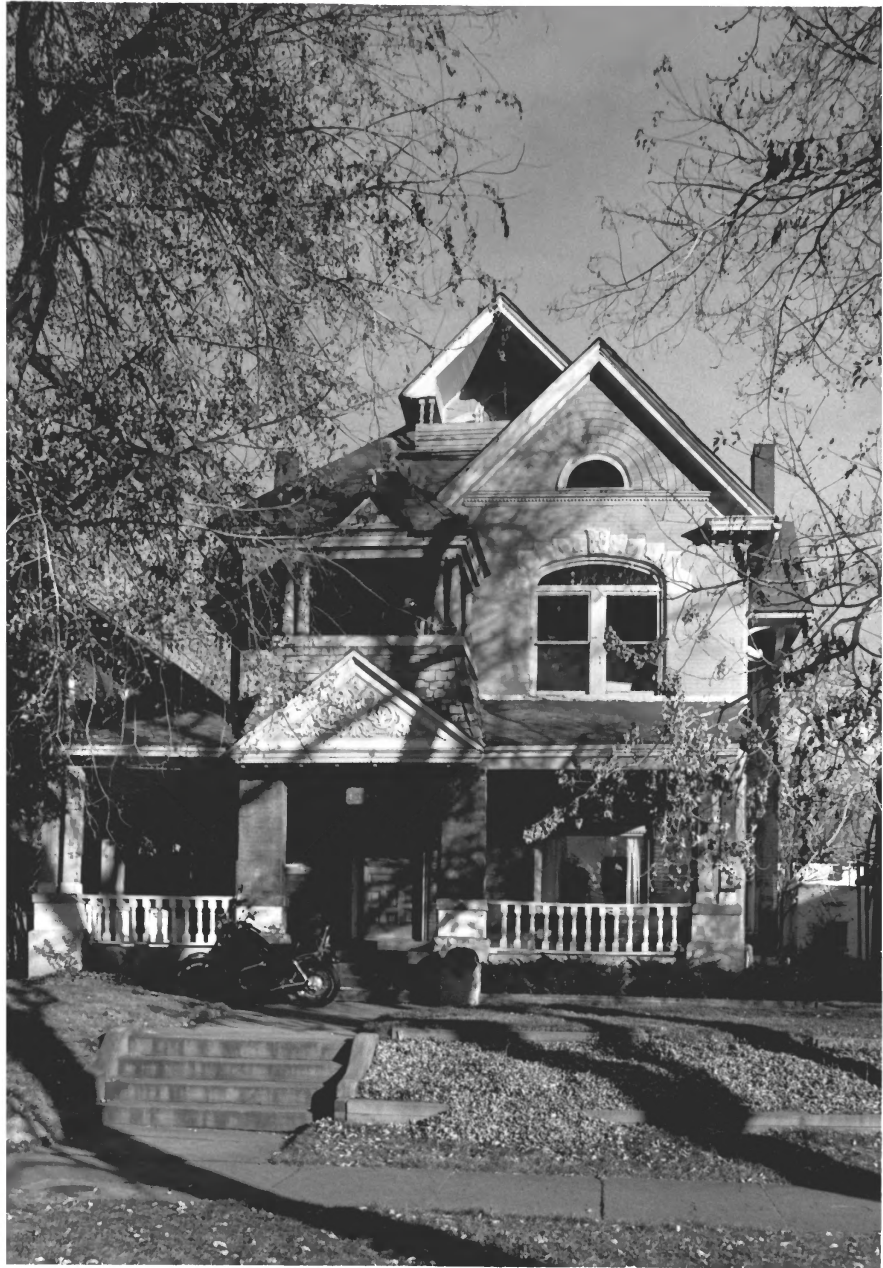

View looking Northwest

Swallow Hill Historic District, #17  
Denver, Colorado

1610 Emerson St

Photographer: Roger Whitacre

Neg. Loc.: Colorado Historical Society

View looking East

Swallow Hill Historic District, #22  
Denver, Colorado