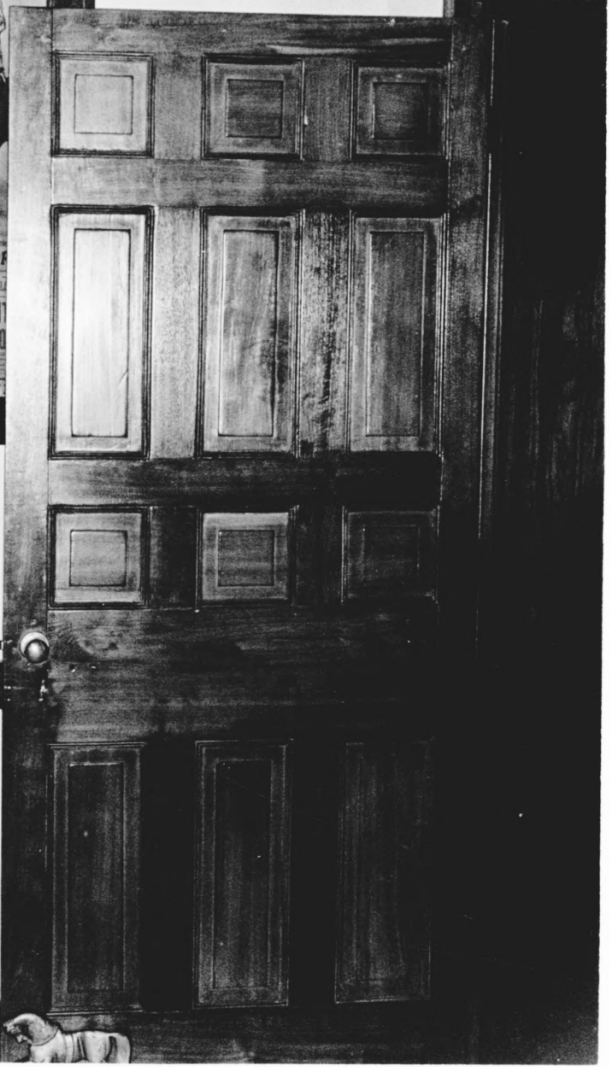

Gran CORRIDA DE TOROS

OCHO TOROS MARQUESA DE VILLAHERMOSA

J.ª Bienvenida, J.ª Belmonte

M.ª Manolete y P.ª L.ª Vazquez

Picador siempre Chelvan Español VOY