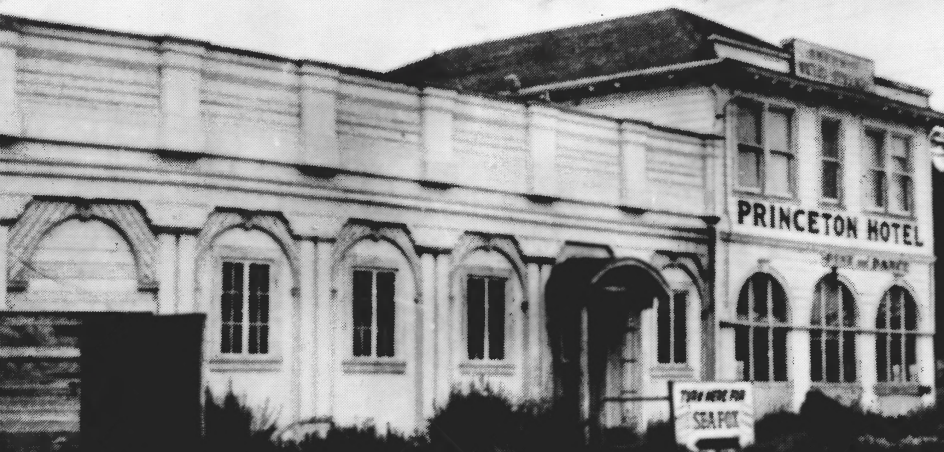

DINE DANCE

PRINCETON HOTEL

U-S-G-R-A-D

Princeton Hotel *Saw Mateo Co. No. 3'*
Princeton, California *DEC 5 1918*
photographer unknown, late 1930's
source: Morrall
from south of south side

JAN 23 1979

PROPERTY OF THE NATIONAL REGISTER