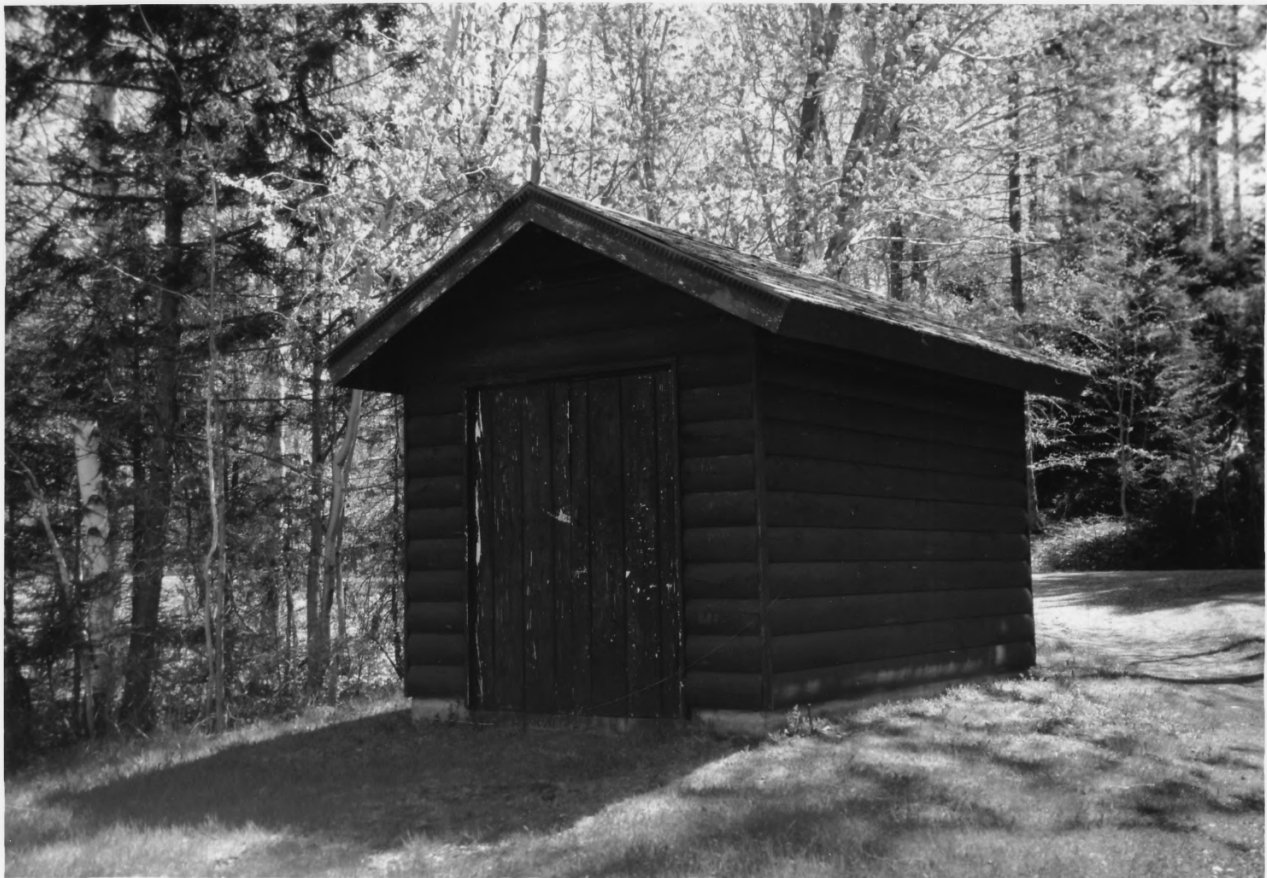

Allis State Park

Brookfield, Orange County, V

Liz Philip

May 1999

Negative at VT Div. for Historic Preservation

Looking E, caretaker's house (#1)

Photo 2

Allis State Park

Brookfield, Orange Co., VT

Liz Phillip

May 1999

Negative at VT Div. for Historic Preservation

View looking N of Pump House (#5)

Photo 3

Allis State Park

Brookfield, Orange Co, VT