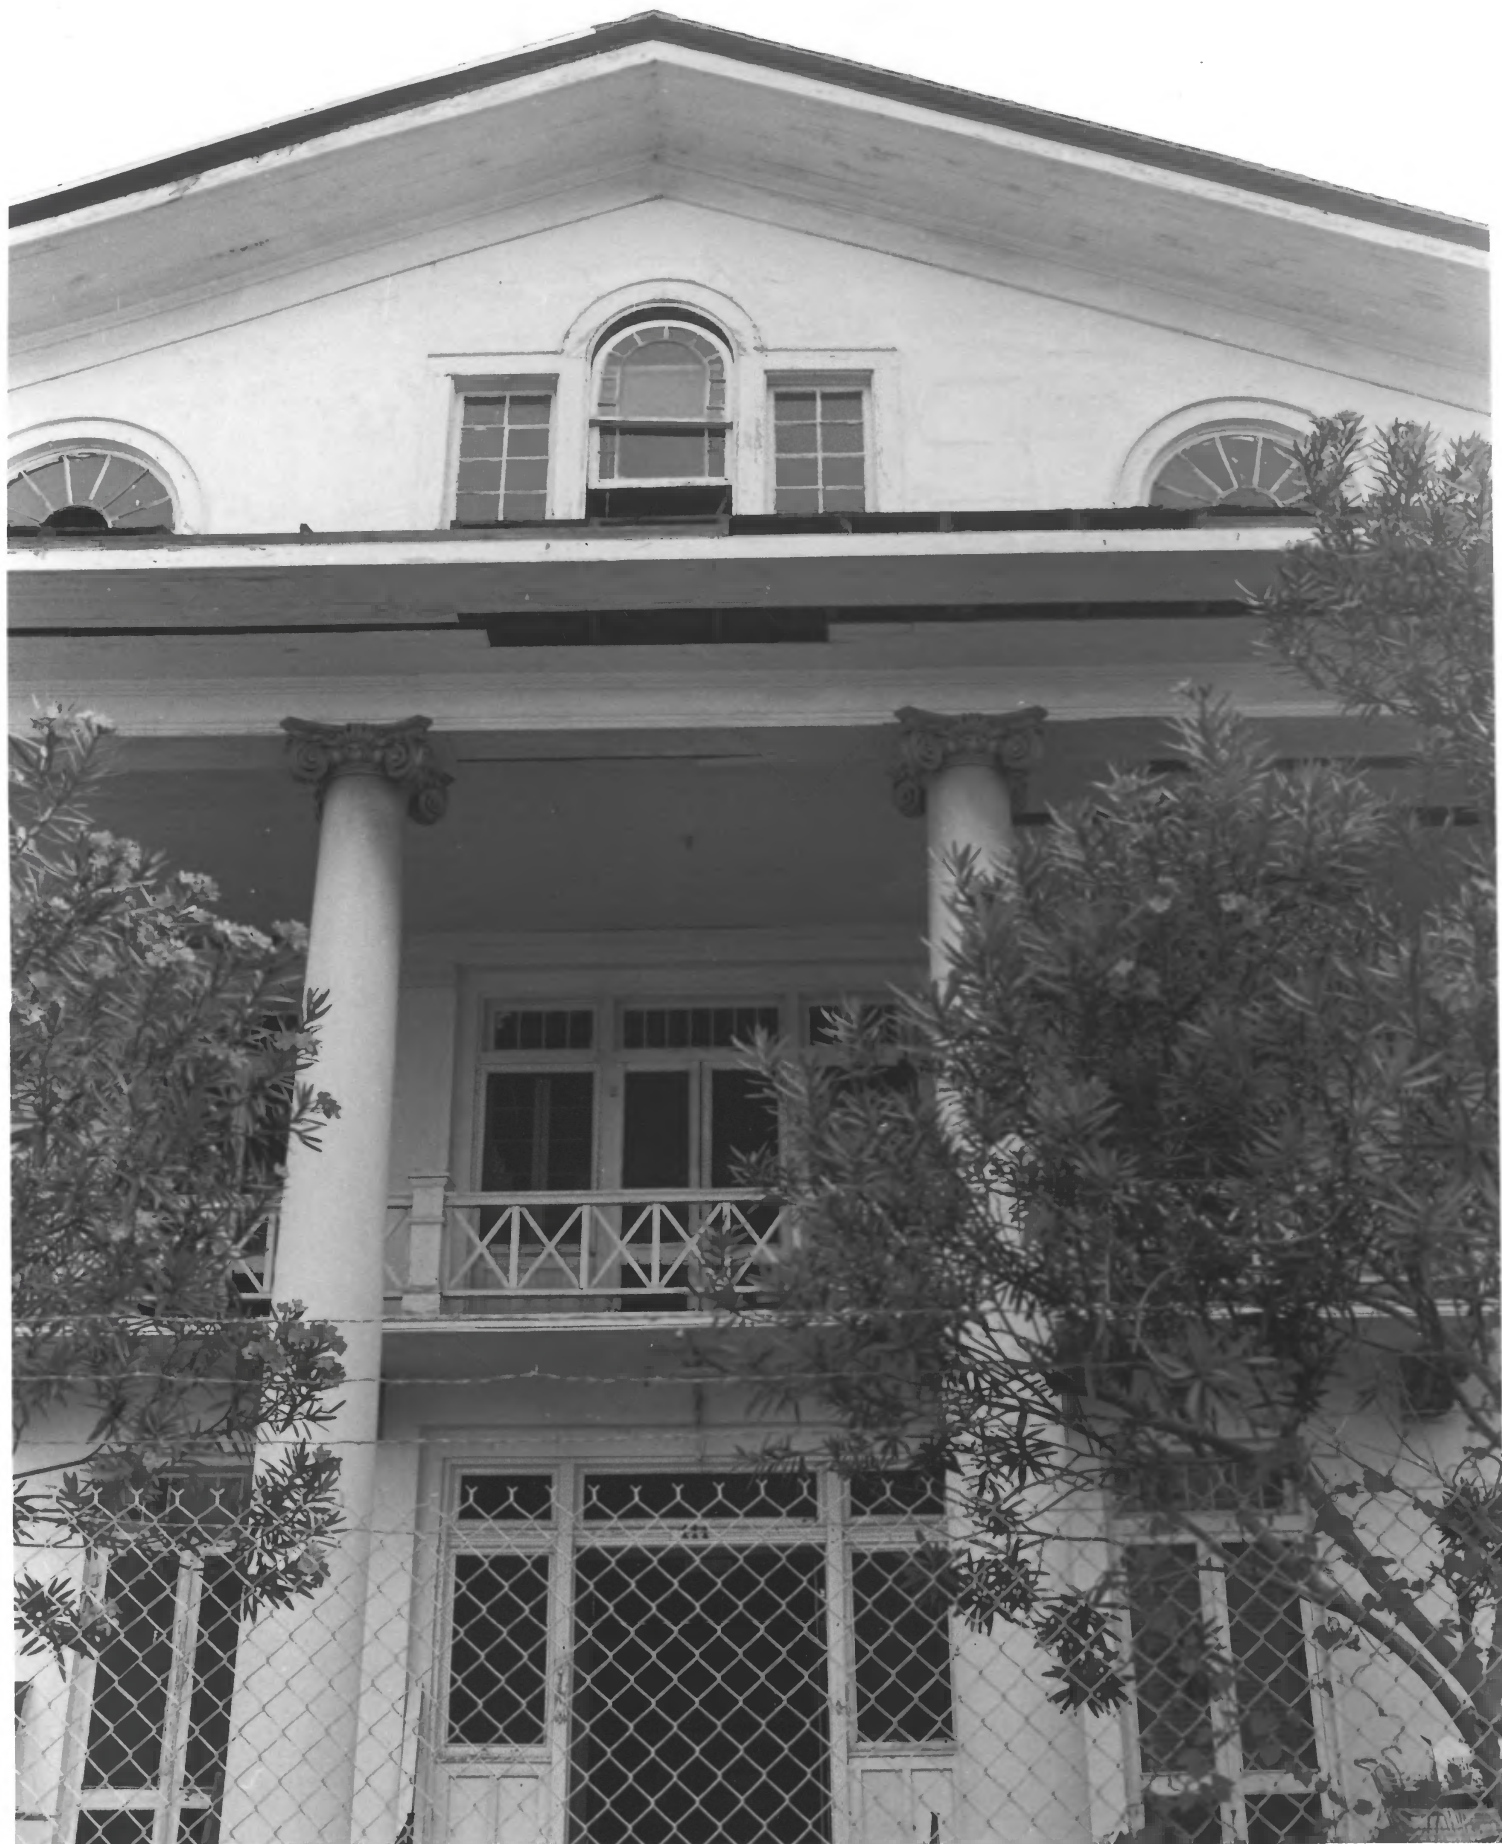

The Warner House

111 S. 5th Avenue, Miami (Dade Co) Florida

Unknown

c1916

Dolly MacIntyre

West (Entrance) Elevation

Photo #1 of 15

MIAMI FLORAL CO.

MIAMI FLORAL CO.

The Warner House

111 S. W. 5th Avenue, Miami (Dade Co) Florida

Unknown

c1916

Dolly MacIntyre

Northwest Elevation

Photo #2 of 15

The Warner House

111 S. W. 5th Avenue, Miami (Dade Co)

Florida

John Jude

1982

200 Edgewater Drive, Coral Gables,

Florida

Portico, West Elevation