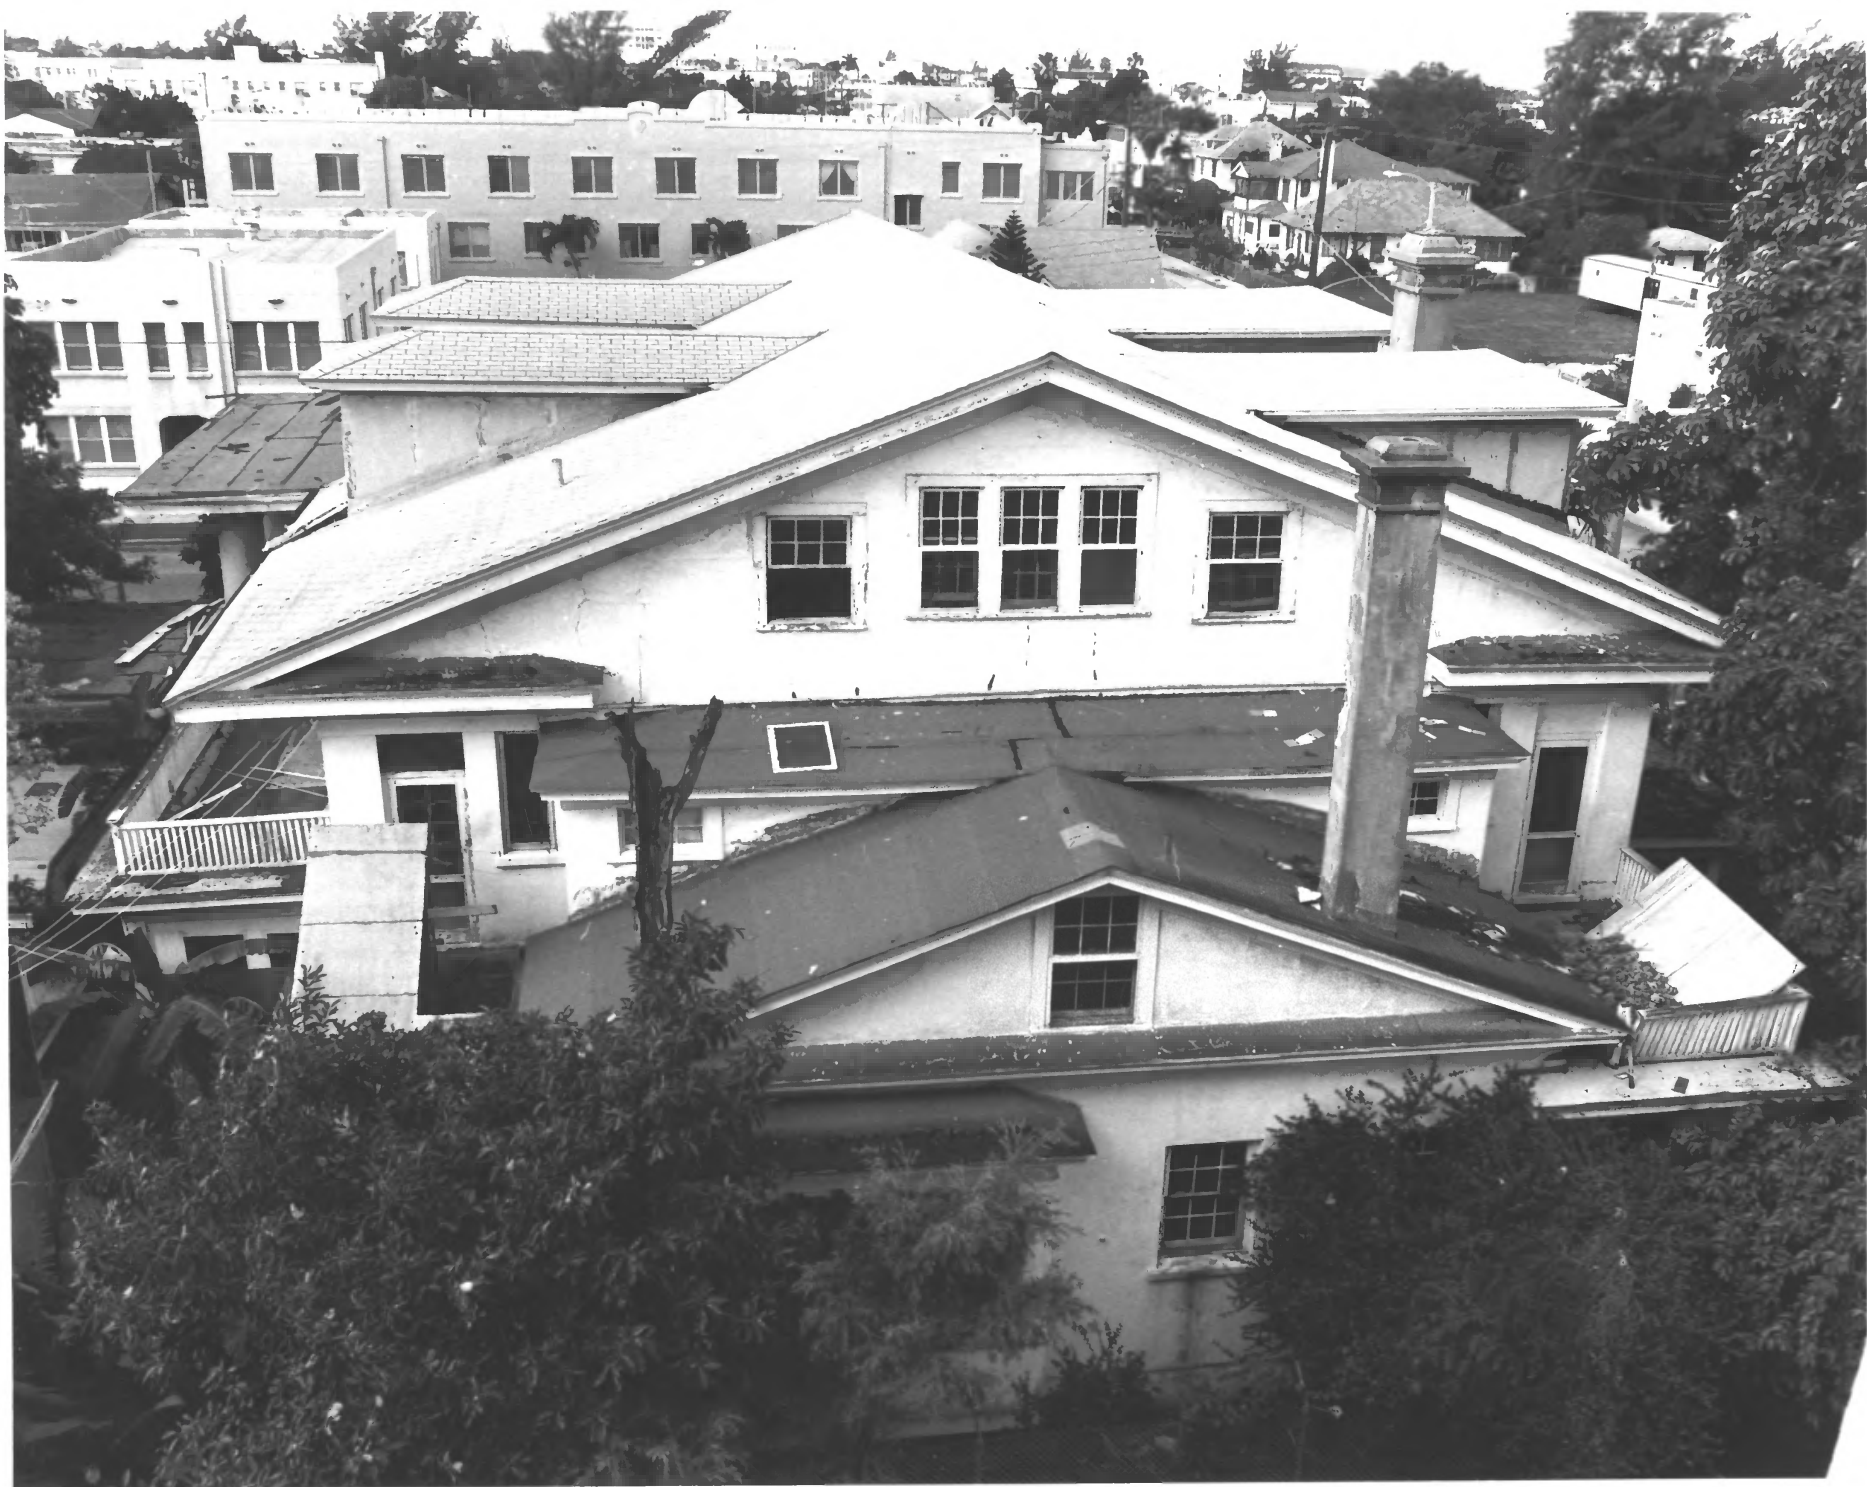

The Warner House

111 S. 5th Avenue, Miami (Dade Co) Florida

Unknown

c1916

Dolly MacIntyre

West (Entrance) Elevation

Photo #1 of 15

MIAMI FLORAL CO.

The Warner House

111 S. W. 5th Avenue, Miami (Dade Co)

Florida

John Jude

1982

200 Edgewater Drive, Coral Gables,

Florida

Portico, West Elevation

Photo #3 of 15

The Warner House

111 S. W. 5th Avenue, Miami (Dade Co)

Florida

John Jude

1982

200 Edgewater Drive, Coral Gables,

Florida

Detail of Capital, West Portico

Photo # 4 of 15

The Warner House

111 S. W. 5th Avenue, Miami (Dade Co)

Florida

John Jude

1982

200 Edgewater Drive, Coral Gables,