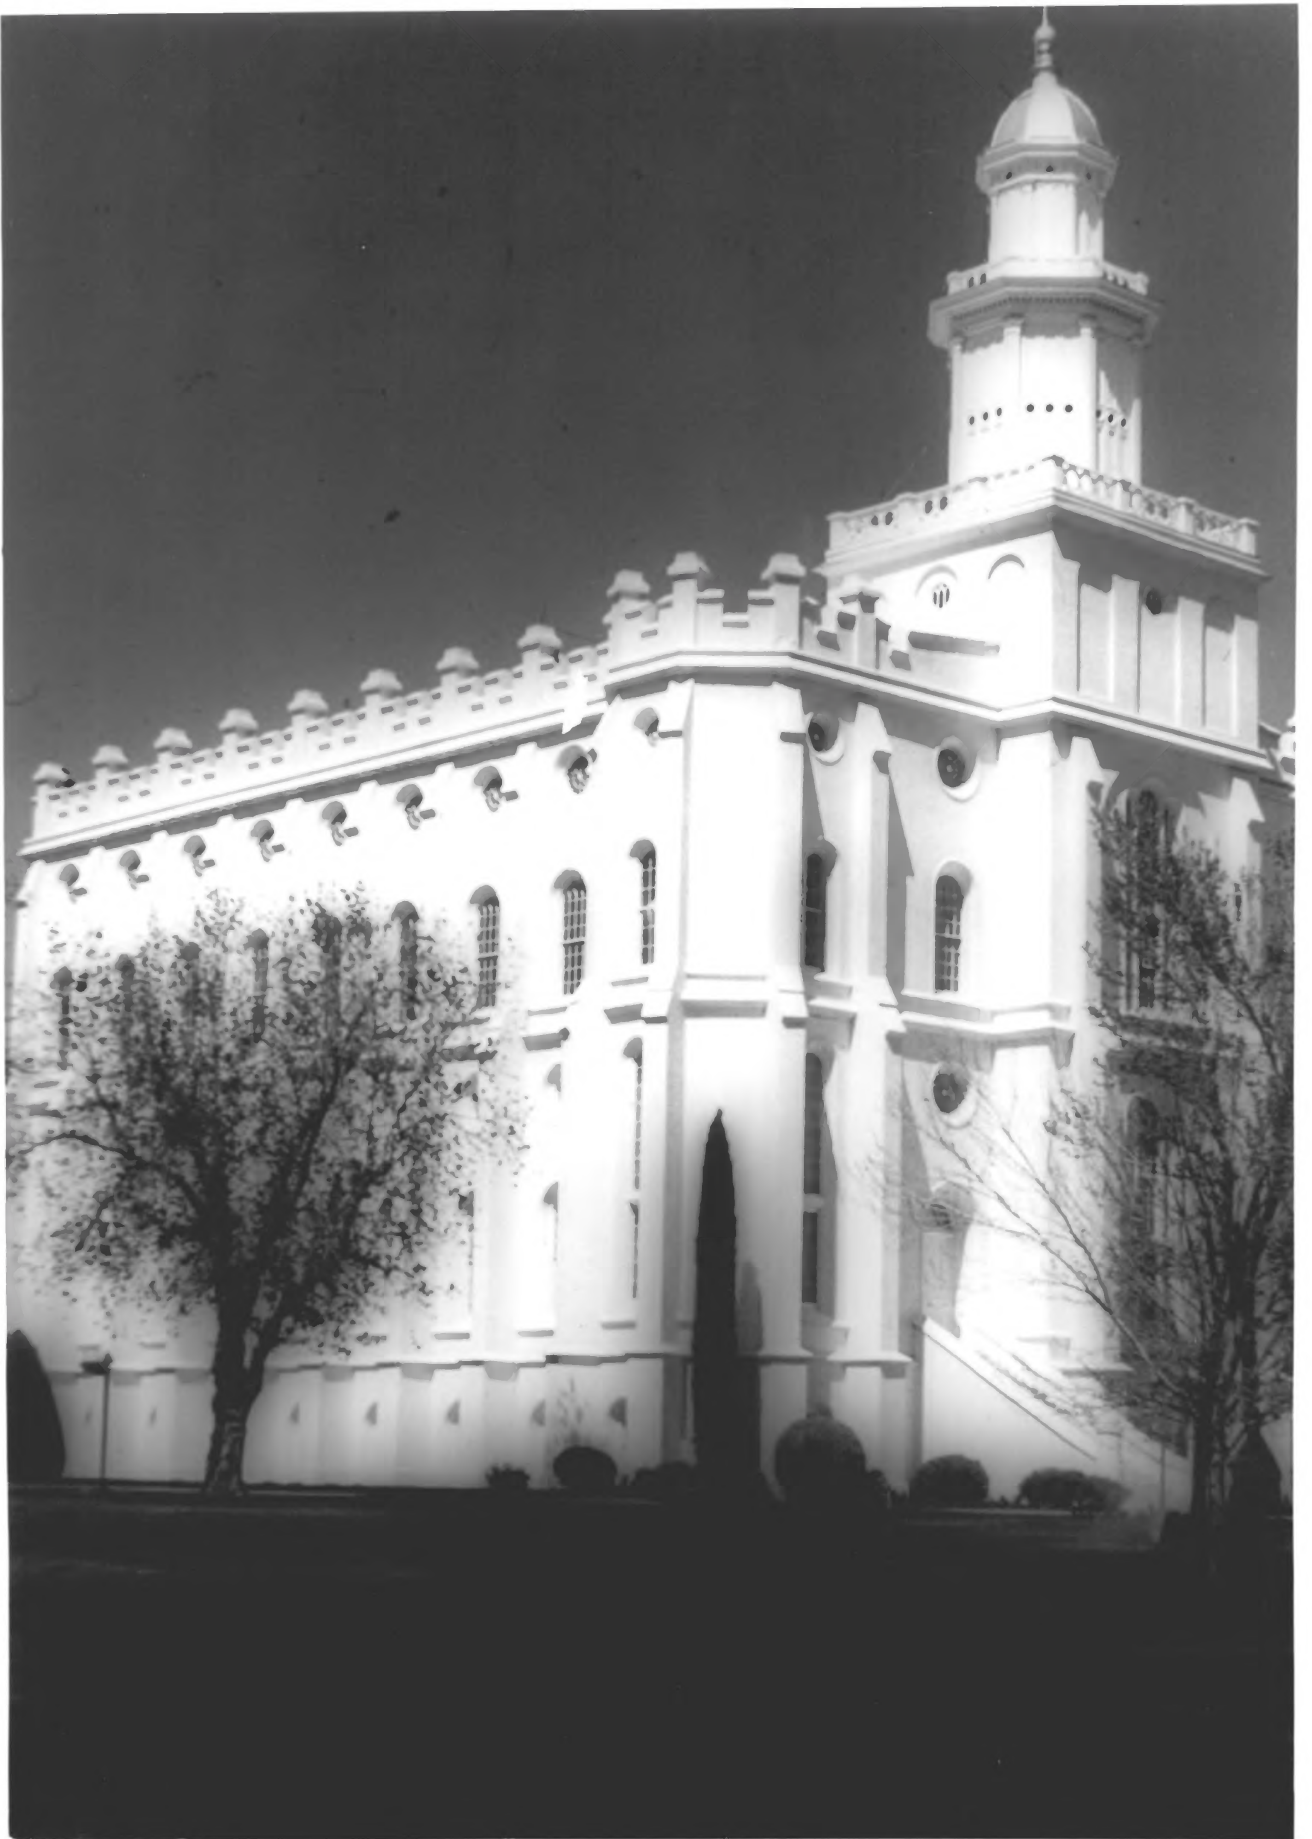

Washington Co.

ST. GEORGE TEMPLE, St. George, Ut.  
Taken by A.D. Roberts, July 1976  
Negative at Ut. St. Hist. Society  
View of east elevation

MAR 23 1977 #202

NOV 7 1977

PROPERTY OF THE NATIONAL REGISTER

8

*Washington County*

ST. GEORGE TEMPLE, St. George, Ut.

Taken by A.D. Roberts, July 1976

Negative at Ut. St. Hist. Society

View of southeast corner.

*#162*

MAR 25 1977