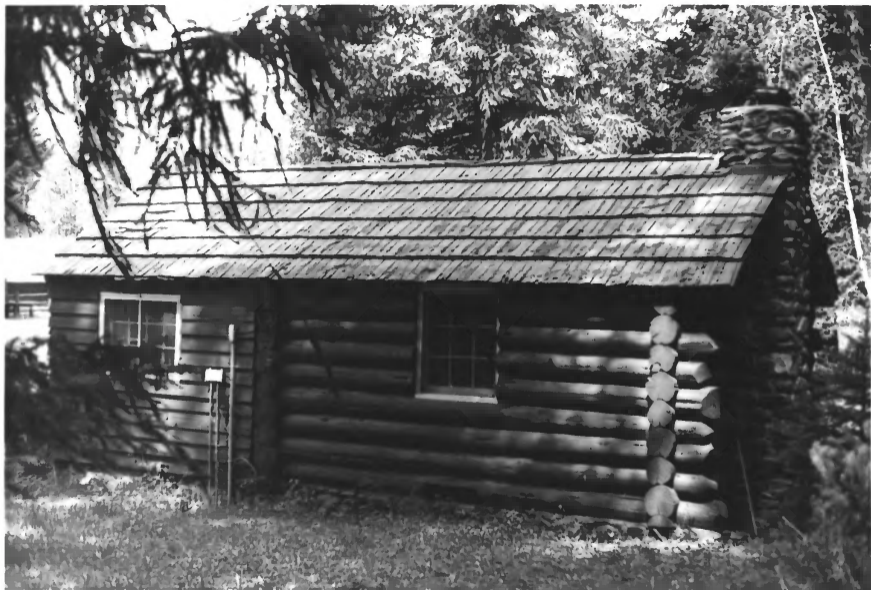

PHOTO NUMBER: 5

NAME: Seasonal Cabin (98)--Henshaw Bridge
Polebridge Ranger Station Historic District
LOCATION: Glacier National Park, MT
PHOTOGRAPHER: Lance Olivieri
DATE OF PHOTOGRAPH: June 1976
LOCATION OF NEGATIVE: Rocky Mountain Regional
Office, National Park Service, Denver, CO
PHOTO NUMBER: 6
VIEW: Looking North