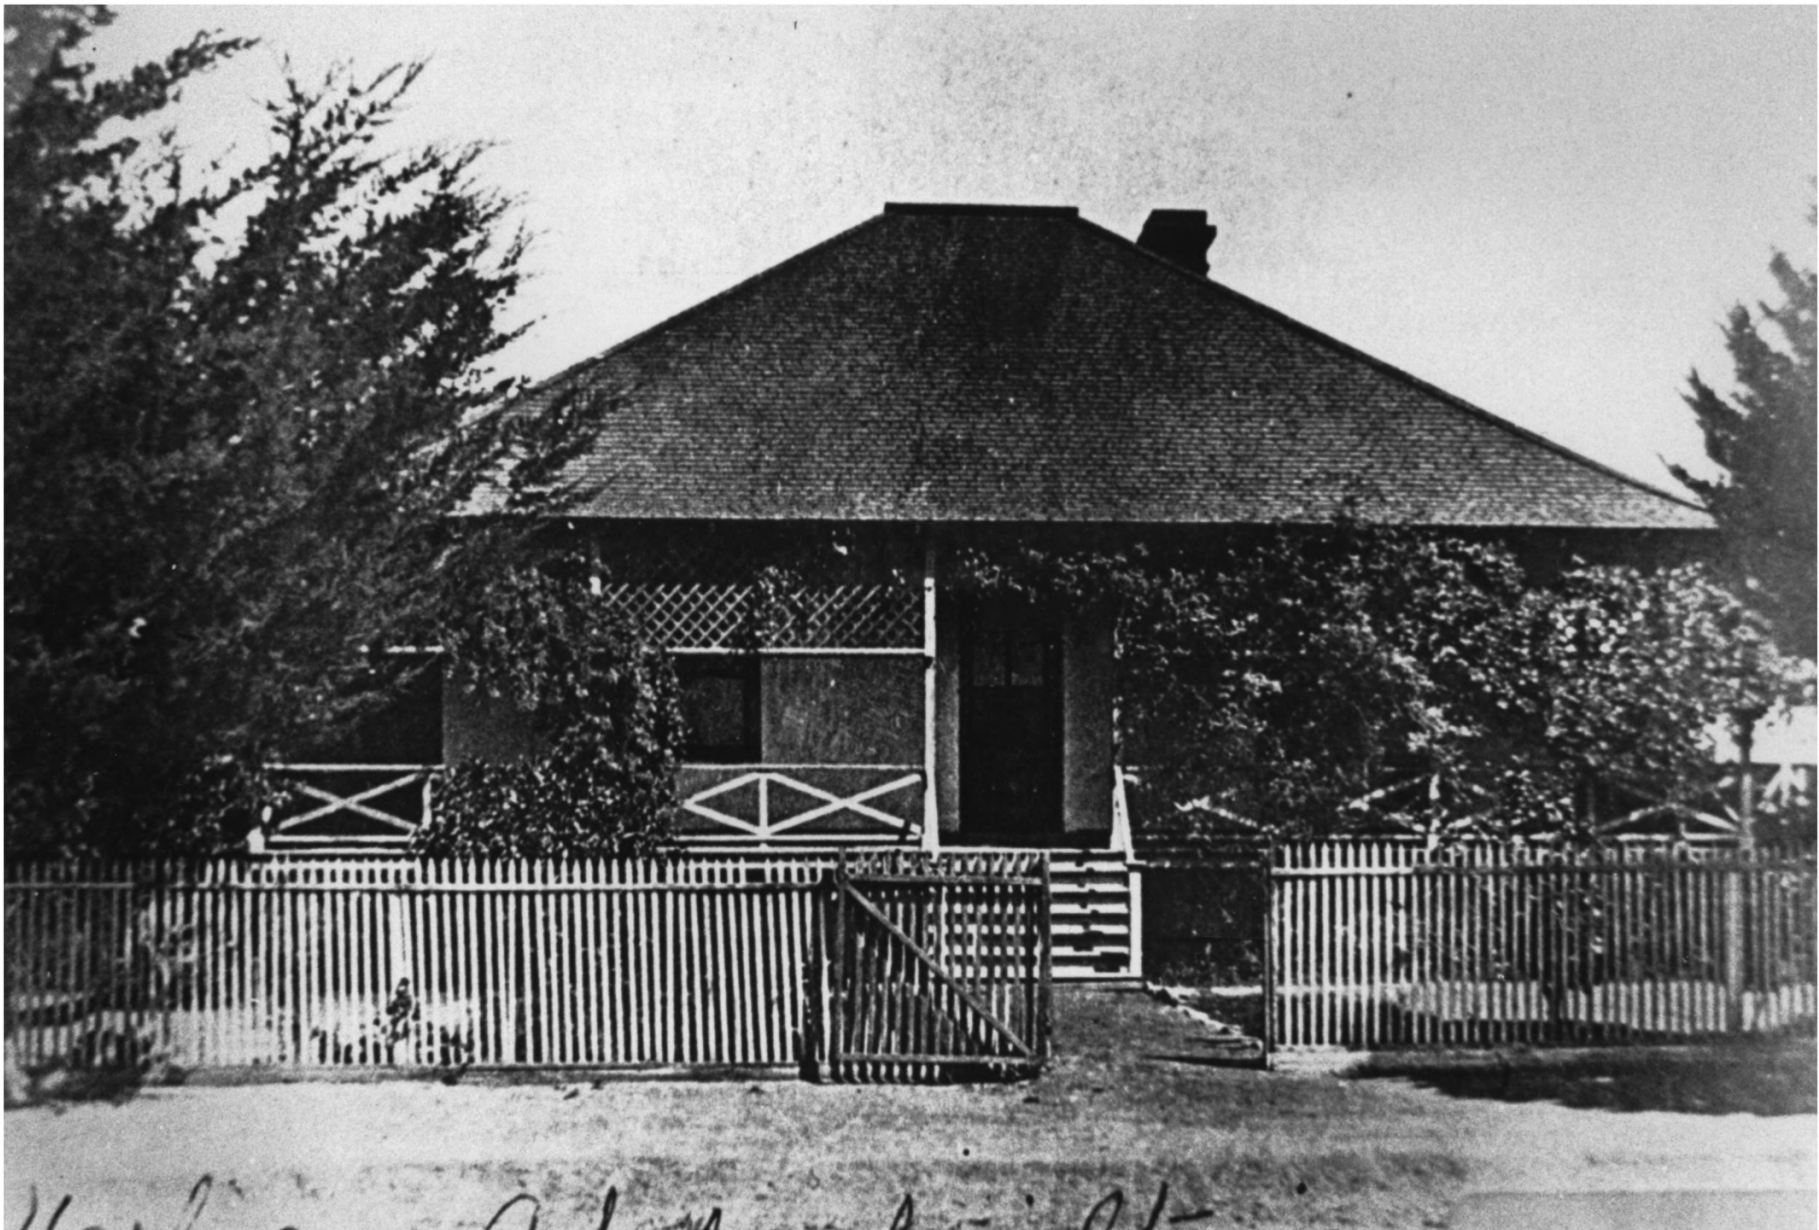

Ramona, CA

December 15, 1990

Ramona Pioneer Historical Society

Gravestones / Rose Garden

Facing West

San Diego Co

San Diego Cal

16 Verlaque House  
Ramona, CA

December 15, 1990

Ramona Pioneer Historical Society

Arbor / Rose Garden

Facing Northwest

16-2-1911 - 10-1-1911

17.

San Diego AEA

Verlaque House

c. 1904

front view, facing north

Ramona Pioneer Historical Society

San Diego CCA

18.

Louise Verlaque and Francis Savage  
in front of Verlaque House

Facing Northeast

1930