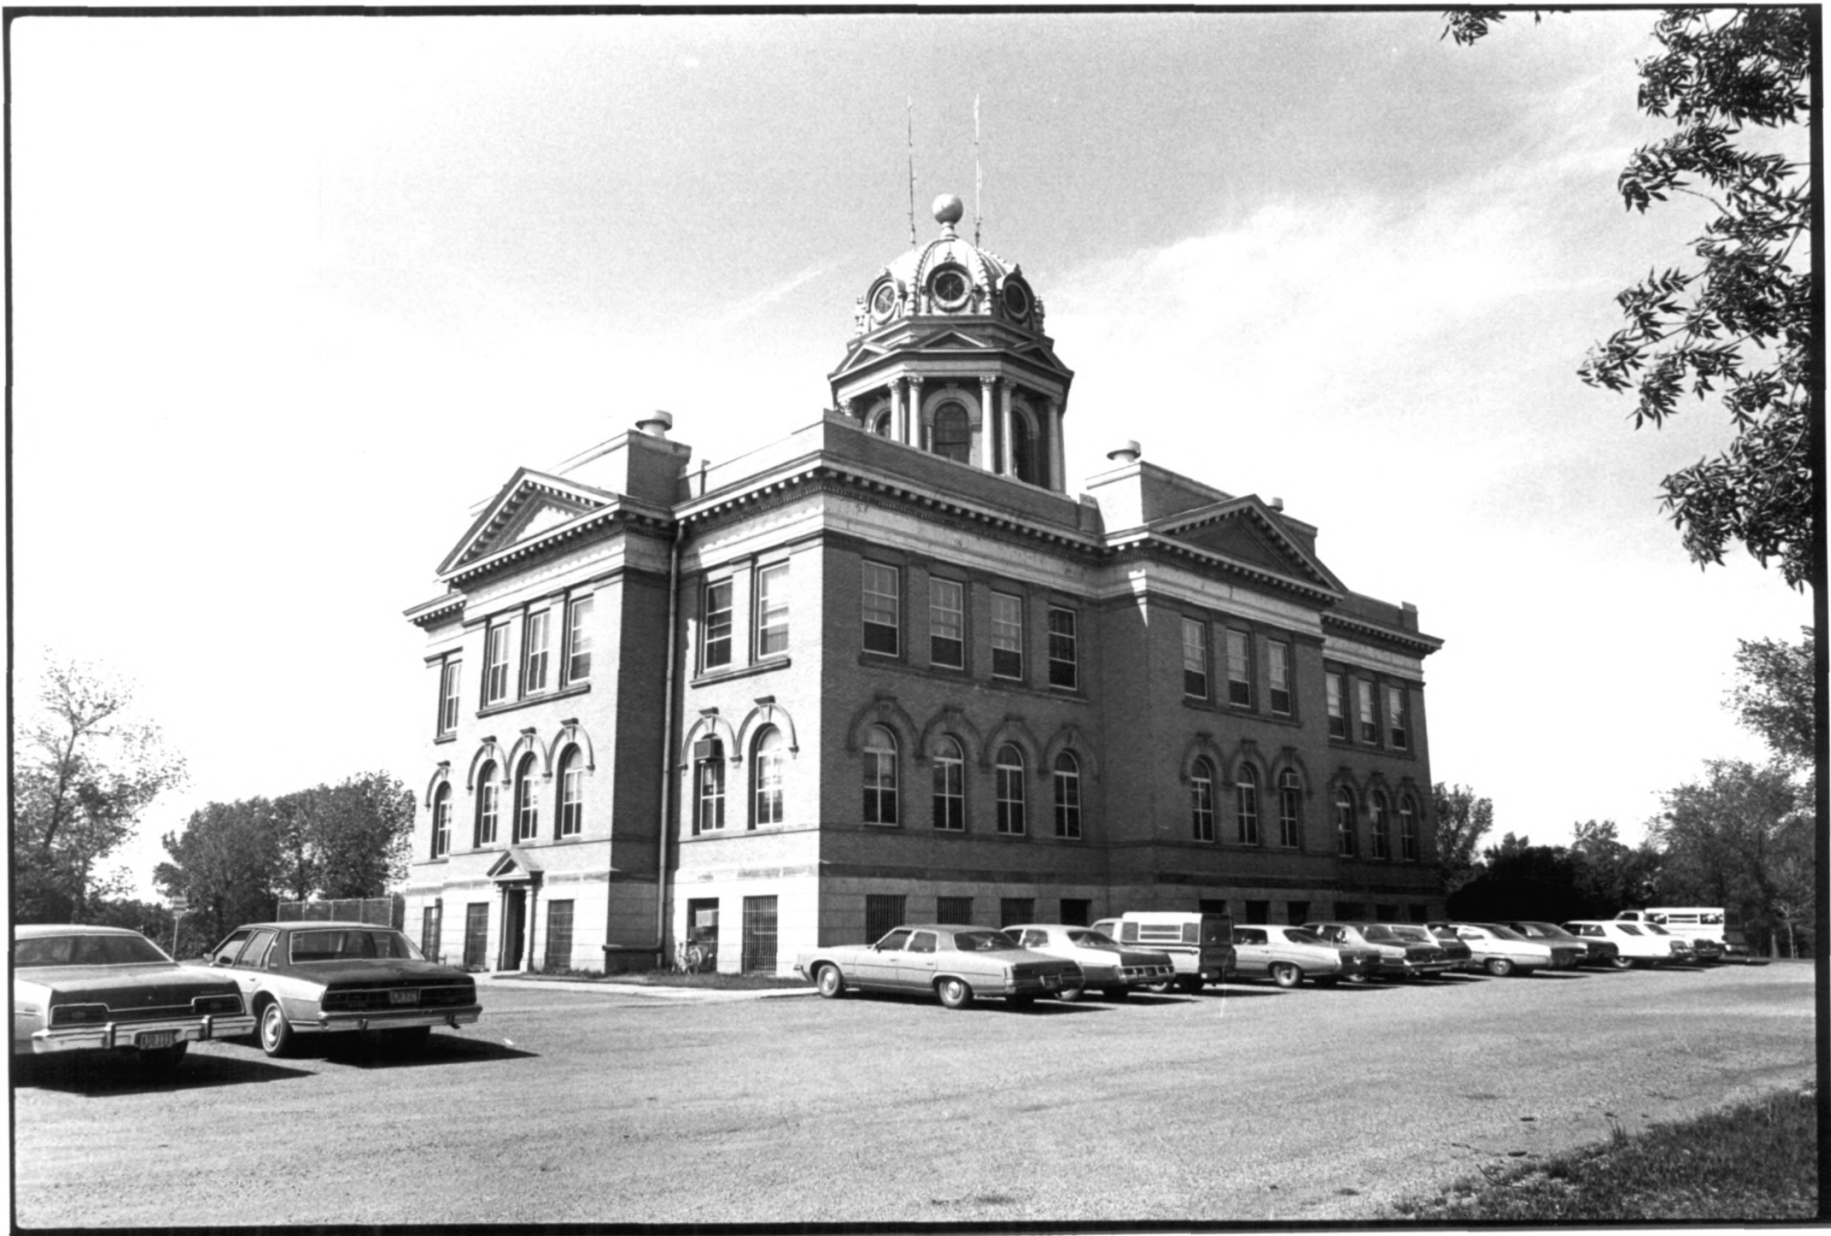

Buechner & Orth Courthouses in ND Thematic Resources

Dickey Co. & Others

LaMoure County Courthouse

LaMoure, North Dakota

Photo credit: Kurt Schweigert

Date of photo: June, 1980

Location of negative: State Historical Society of North Dakota

Liberty Memorial Building

Bismarck, North Dakota 58505

Front facade from southeast.

Photo 6 of 33

Buechner & Orth Courthouses in ND Thematic Res.
Dickey Co. & others

LaMoure County Courthouse
LaMoure, North Dakota

Photo credit: Kurt Schweigert

Date of photo: June, 1980

Location of negative: State Historical Society of North Dakota
Liberty Memorial Building
Bismarck, North Dakota 58505

Rear and side facades from northeast.

Photo 7 of 33

SEP 3 0 1980

Buehner & Orth Courthouses in ND Thematic Res.
Dickey Co. & others

LaMoure County Courthouse
LaMoure, North Dakota

Photo credit: Kurt Schweigert

Date of photo: June, 1980

Location of negative: State Historical Society of North Dakota
Liberty Memorial Building
Bismarck, North Dakota 58505