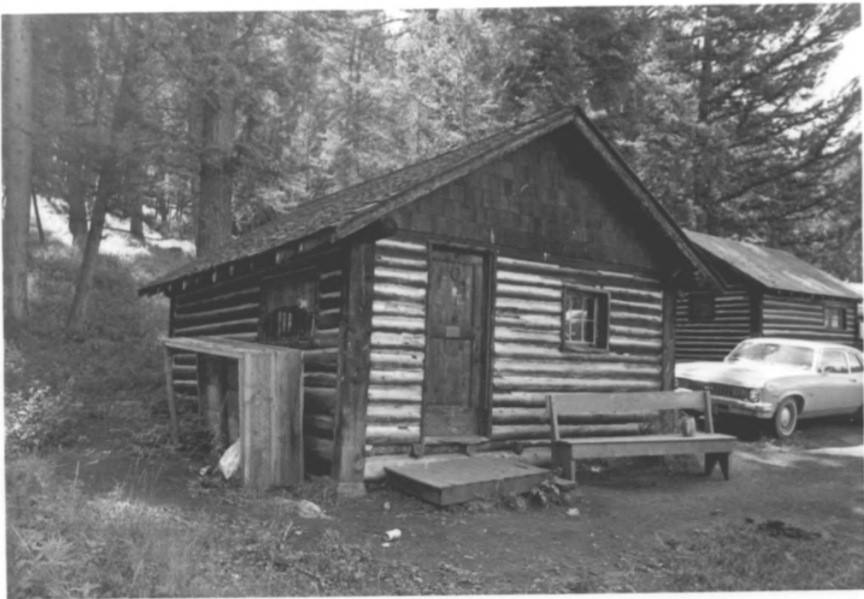

PHOTO NUMBER: 13

NAME OF PROPERTY: Cabin No. 39

LOCATION: Roosevelt Lodge Historic District,
Yellowstone National Park, Wyoming

PHOTOGRAPHER: Rodd L. Wheaton

DATE OF PHOTO: September 1982

LOCATION OF NEGATIVE: National Park Service,
Rocky Mountain Regional Office--Denver, CO

PHOTO NUMBER: 14

NAME OF PROPERTY: Cabin No. 42--No. 41
in background

LOCATION: Roosevelt Lodge Historic District,
Yellowstone National Park, Wyoming

PHOTOGRAPHER: Rodd L. Wheaton

DATE OF PHOTO: September 1982