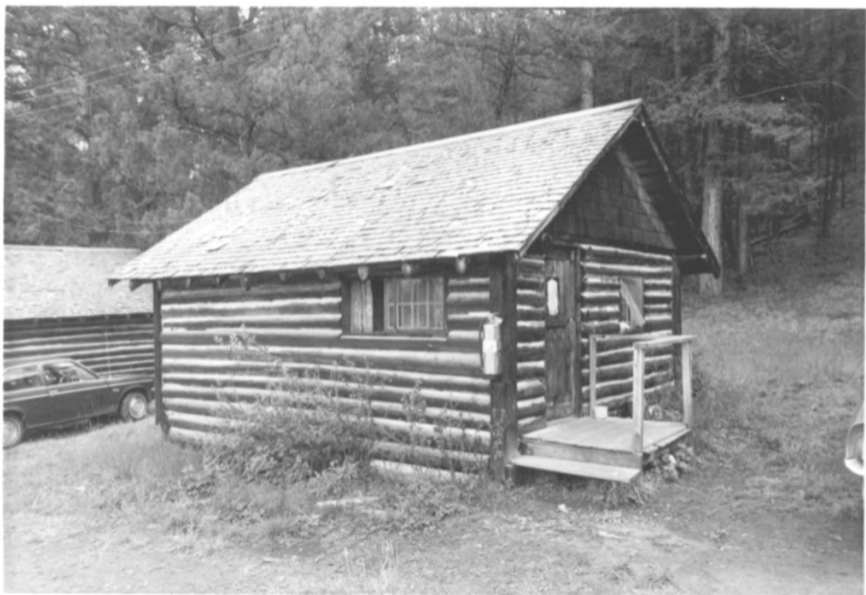

PHOTO NUMBER: 12

NAME OF PROPERTY: Cabin No. 38

LOCATION: Roosevelt Lodge Historic District,
Yellowstone National Park, Wyoming

PHOTOGRAPHER: Rodd L. Wheaton

DATE OF PHOTO: September 1982

LOCATION OF NEGATIVE: National Park Service,
Rocky Mountain Regional Office--Denver, CO

PHOTO NUMBER: 13

NAME OF PROPERTY: Cabin No. 39

LOCATION: Roosevelt Lodge Historic District,
Yellowstone National Park, Wyoming

PHOTOGRAPHER: Rodd L. Wheaton

DATE OF PHOTO: September 1982

LOCATION OF NEGATIVE: National Park Service,
Rocky Mountain Regional Office--Denver, CO