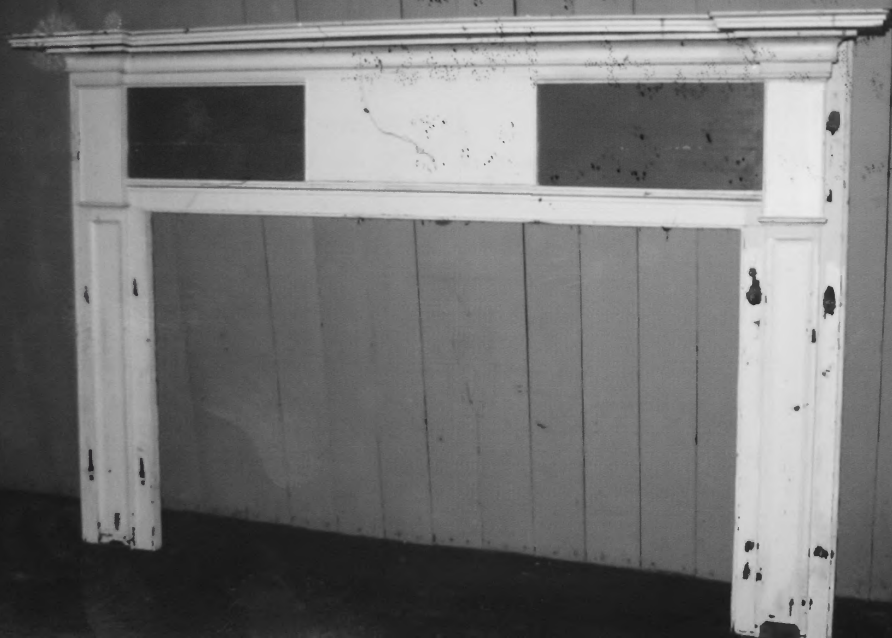

Photo 8 of 26

Vail-Trust House

Somerset Co., NJ

Photo 9 of 26

Vail-Trust House

Somerset Co, NJ

Photo 10 of 26  
Vail-Trust House  
Somerset Co., NJ

Photo 11 of 26

Mail - Trust House

Somerset Co., NJ

Photo 12 of 26

Wail-Trust House

Somerset Co., NJ

Photo 13 of 26  
Vail - Trust House  
Somerset Co., NJ

A black and white photograph of an interior room. In the center is a dark fireplace with a brick interior. Above the fireplace is a rectangular sign with white text on a dark background. The sign reads: "NO SMOKING", "ALLOWED IN THIS BUILDING", "AT ANY TIME", "CARRYING LIGHTED CIGARS", "PIPES OR CIGARETTES", "STRICTLY PROHIBITED". To the left of the fireplace is a doorway leading to another room. To the right is another doorway, also leading to another room. The walls are light-colored and show some signs of wear or peeling paint. The floor is dark and appears to be covered with some debris or wooden planks in the foreground.