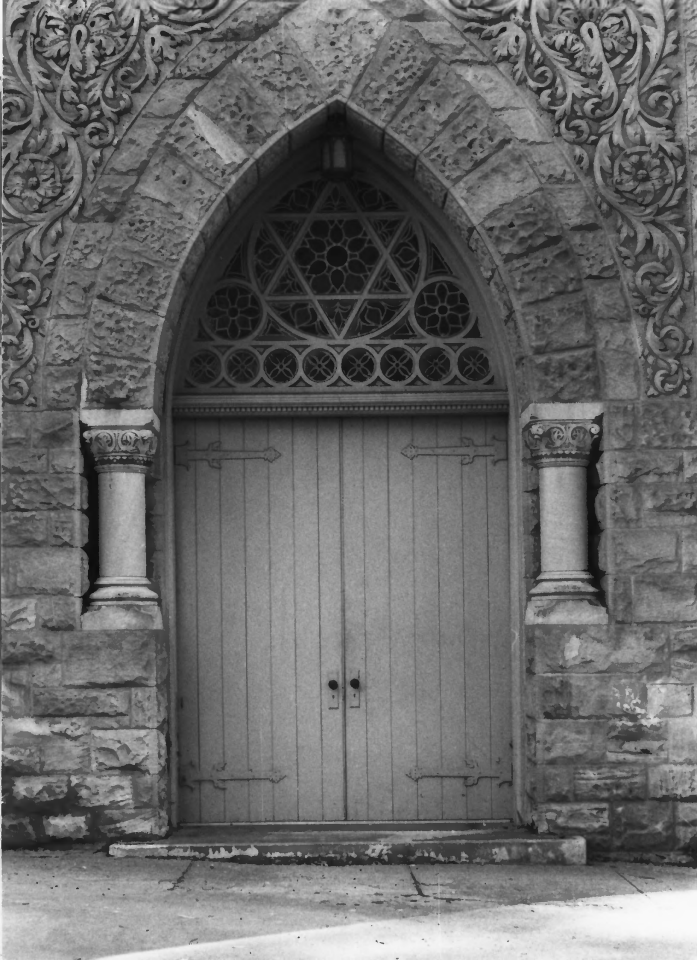

#16 Parker Memorial Baptist Church

Anniston, Alabama, Calhoun County

three-stage tower, NW corner

photographer: Steve McDaniel

May 1984

Alabama Historical Commission

Photo No. 2

Neg. 3-10

#16 Parker Memorial Baptist Church  
Anniston, Alabama, Calhoun County  
tower entry

photographer: Logan Combs

October 1984

Alabama Historical Commission

Photo No. 3

Neg. 9-15

#16 Parker Memorial Baptist Church  
Anniston, Alabama, Calhoun County  
interior balcony in west end of  
sanctuary