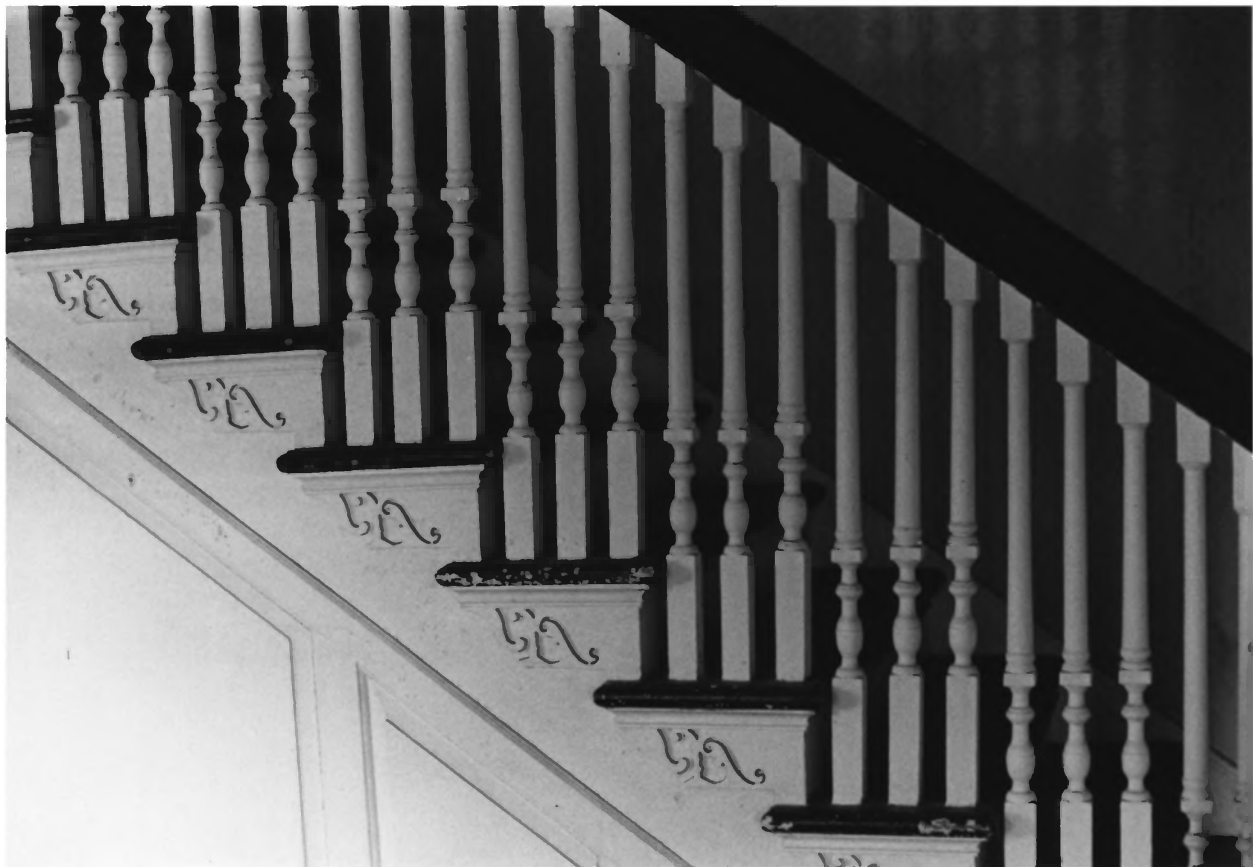

Caldicott (Vessey House)

S-72

Somerset County, Maryland

Paul Touart, September 1983

Negatives at MHT, 21 State Circle

Annapolis, MD 21401

Stair

5/12