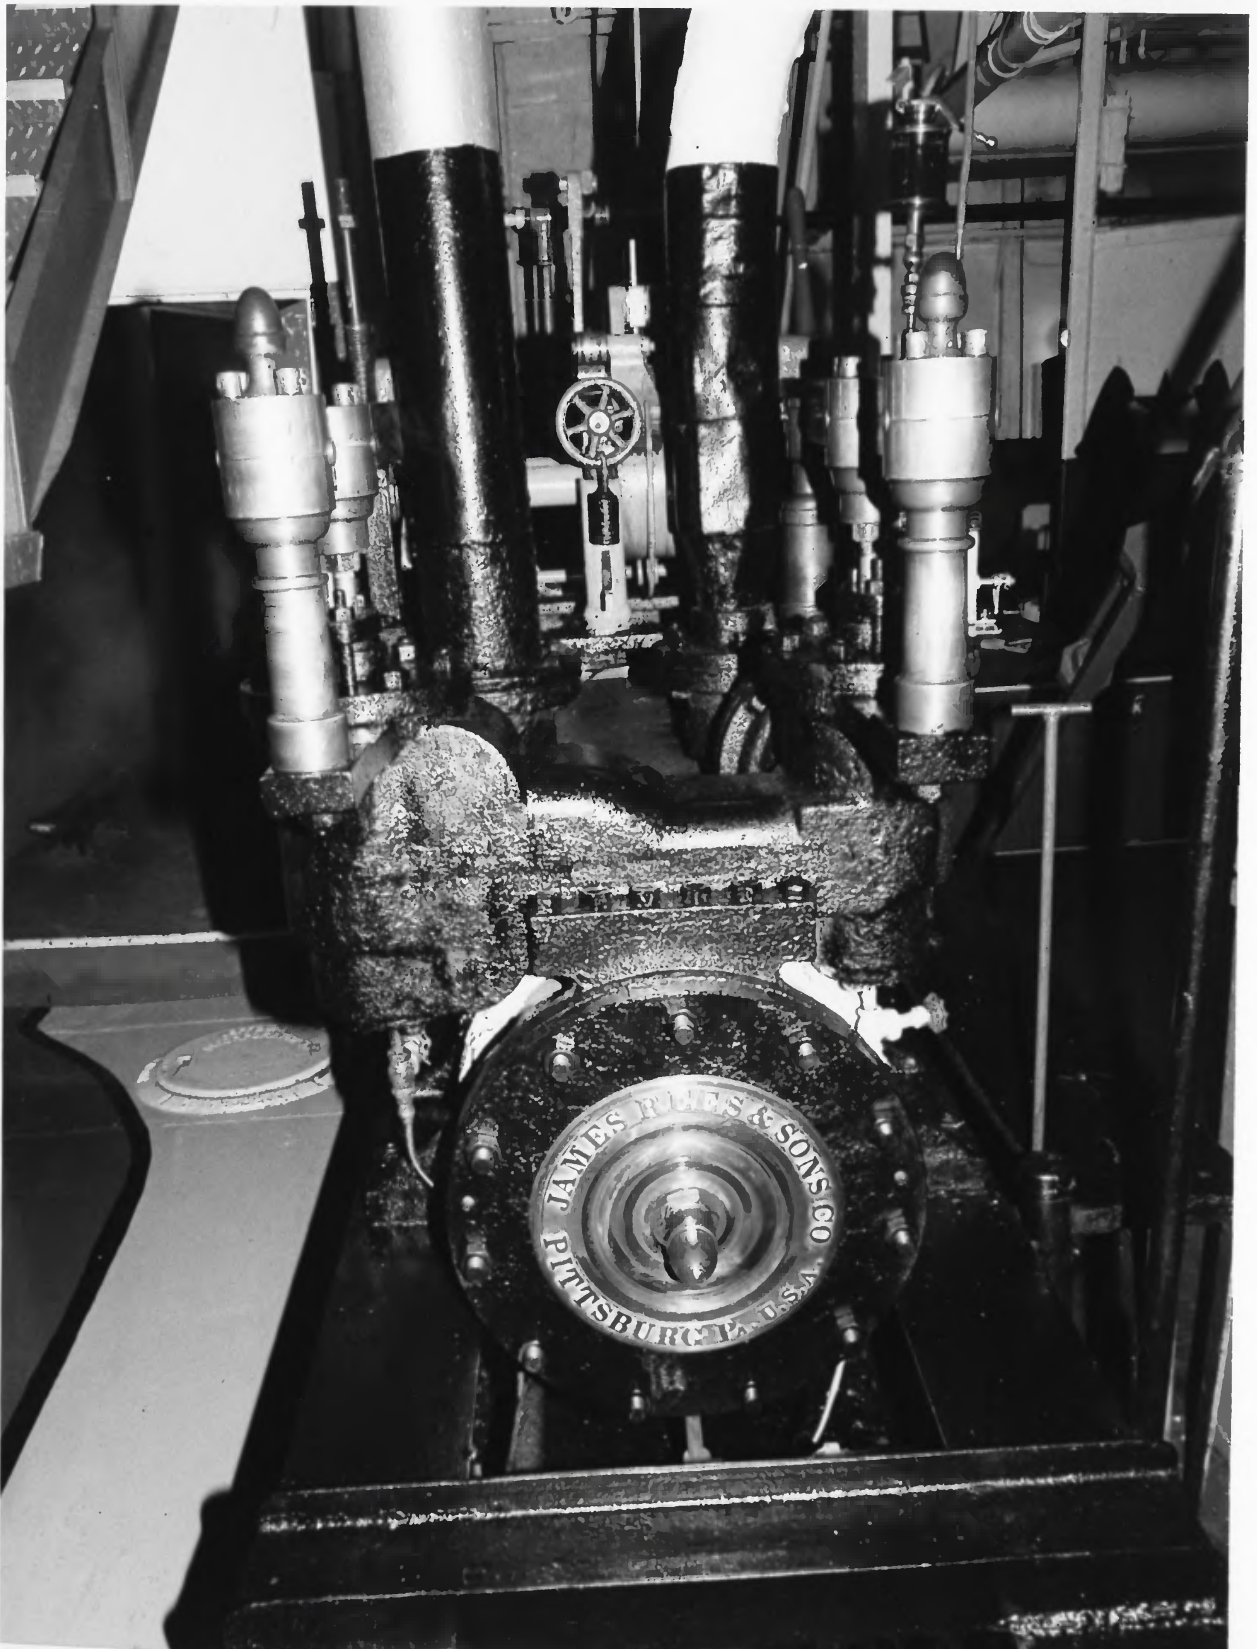

LOUISVILLE, KENTUCKY

Owner: CITY OF LOUISVILLE, JEFFERSON COUNTY

PORT ENGINE CYLINDER & VALVE GEAR

LOOKING AFT

Photo #9 by KEVIN J. FOSTER, OCTOBER 20, 1988

Courtesy of: NATIONAL PARK SERVICE

BELLE OF LOUISVILLE
LOUISVILLE, KENTUCKY
Owner: CITY OF LOUISVILLE, JEFFERSON COUNTY
STARBOARD ENGINE CYLINDER, LOOKING AFT
NOTICE SPELLING OF PITTSBURG
Photo #10 by KEVIN J. FOSTER, OCTOBER 20, 1988
Courtesy of: NATIONAL PARK SERVICE